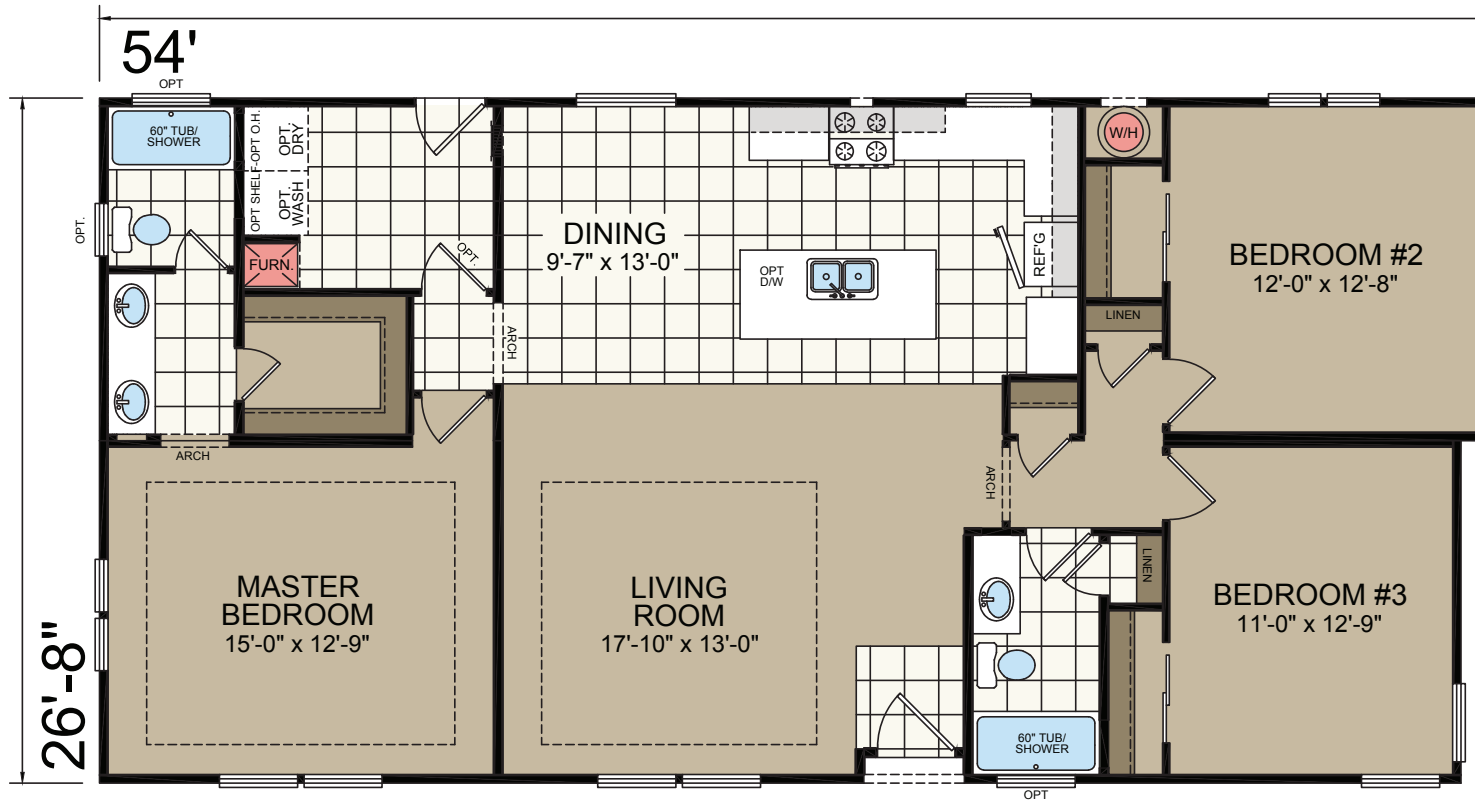

Greenspire

Palmetto Series

1,427 SQ. FT. (Approximate) 3 Bedroom, 2 Bath

Last Updated: 12-15-20

FACTORY SELECT HOMES

4455 N. Stockton Hill Rd.
Kingman, AZ 86409

FactorySelectMH.com | 1-800-965-3641

IMPORTANT: Alta Cima Corp reserves the right to modify, cancel or substitute products or features of this event at any time without prior notice or obligation. Pictures and other promotional materials are representative and may depict or contain floor plans, square footages, elevations, options, upgrades, extra design features, decorations, floor coverings, specialty light fixtures, custom paint and wall coverings, window treatments, landscaping, sound and alarm systems, furnishings, appliances, and other designer/decorator features and amenities that are not included as part of the home and/or may not be available at all locations. Home, pricing and community information is subject to change, and homes to prior sale, at any time without notice or obligation. ©2020 Alta Cima Corp. All rights reserved.