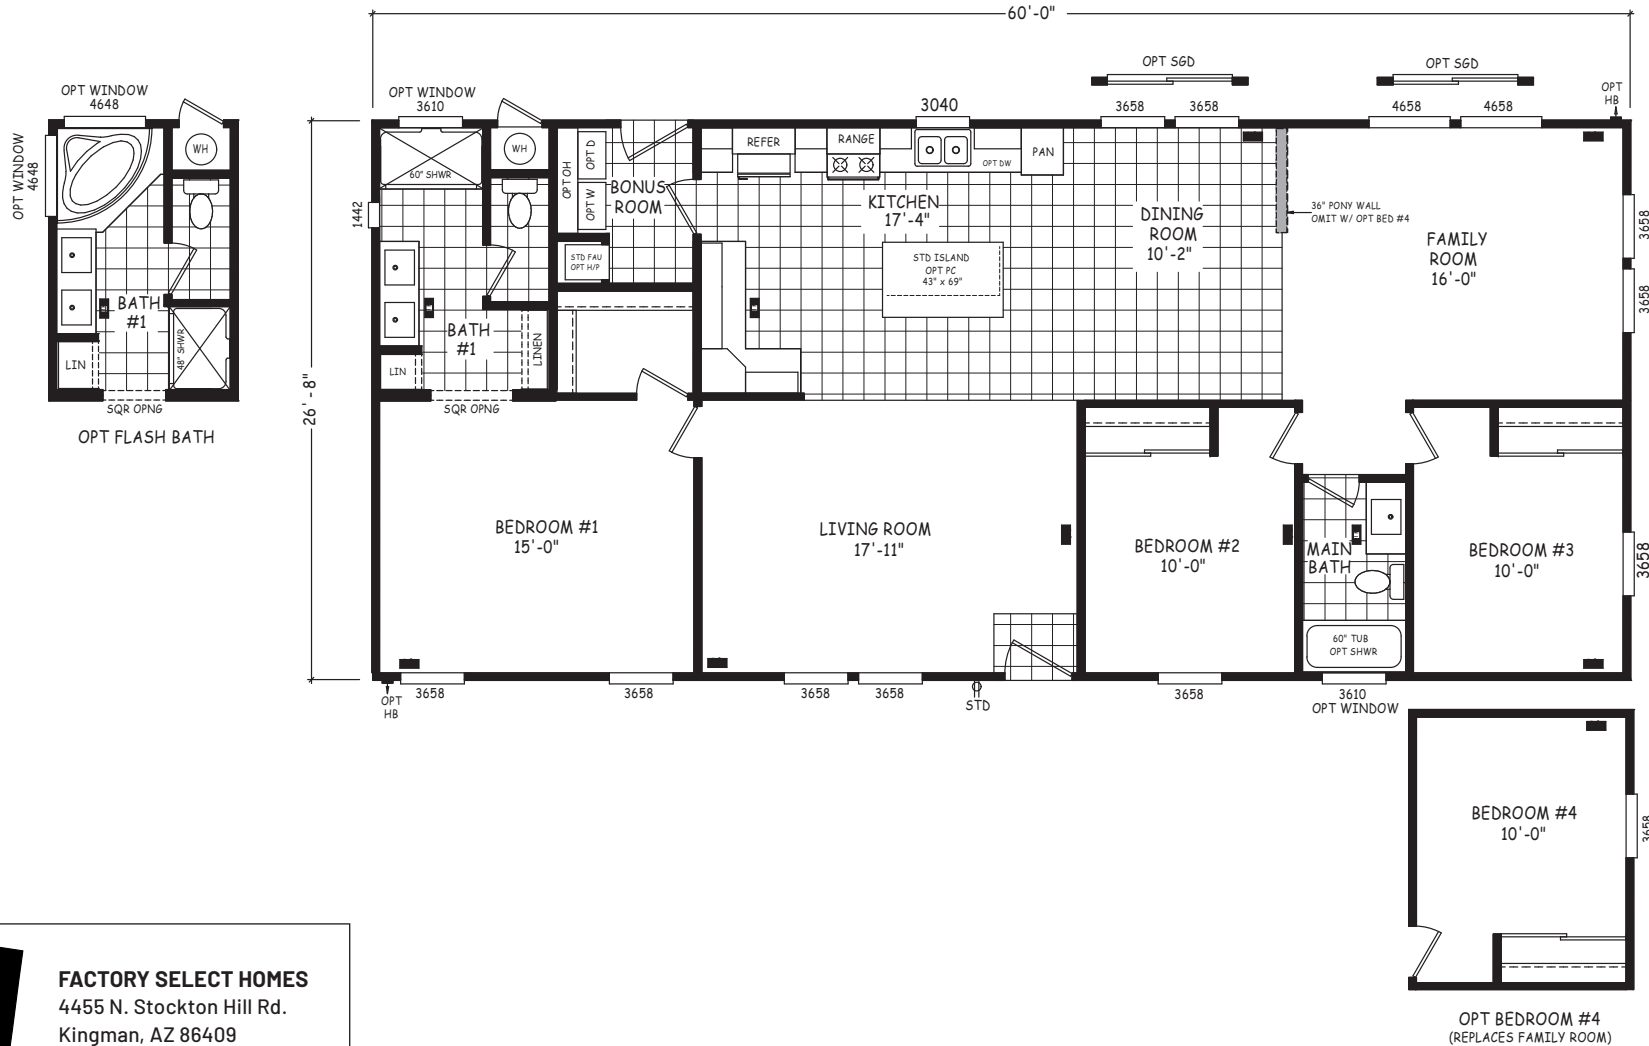

Gradon

Edge Series

1,600 SQ. FT. (Approximate) 3 Bedroom, 2 Bath

Last Updated: 8-22-22

FACTORY SELECT HOMES
 4455 N. Stockton Hill Rd.
 Kingman, AZ 86409

FactorySelectMH.com | 1-800-965-3641

IMPORTANT: Alta Cima Corp reserves the right to modify, cancel or substitute products or features of this event at any time without prior notice or obligation. Pictures and other promotional materials are representative and may depict or contain floor plans, square footages, elevations, options, upgrades, extra design features, decorations, floor coverings, specialty light fixtures, custom paint and wall coverings, window treatments, landscaping, sound and alarm systems, furnishings, appliances, and other designer/decorator features and amenities that are not included as part of the home and/or may not be available at all locations. Home, pricing and community information is subject to change, and homes to prior sale, at any time without notice or obligation. ©2020 Alta Cima Corp. All rights reserved.