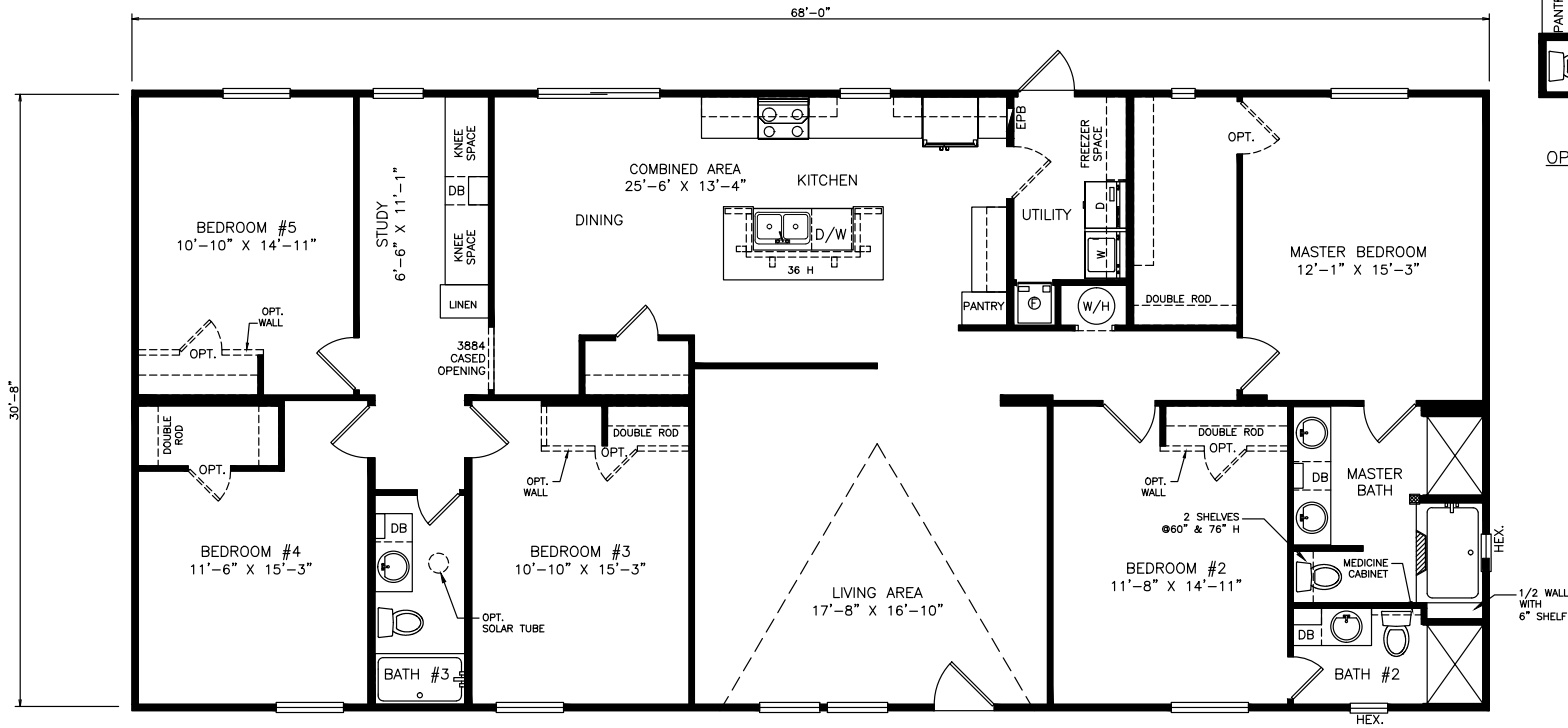

Govan

Heritage Series - Multi Section

2,120 SQ. FT. (Approximate) 5 Bedrooms, 3 Baths

Last Updated: 6-29-21

FACTORY SELECT HOMES
4455 N. Stockton Hill Rd.
Kingman, AZ 86409

FactorySelectMH.com | 1-800-965-3641