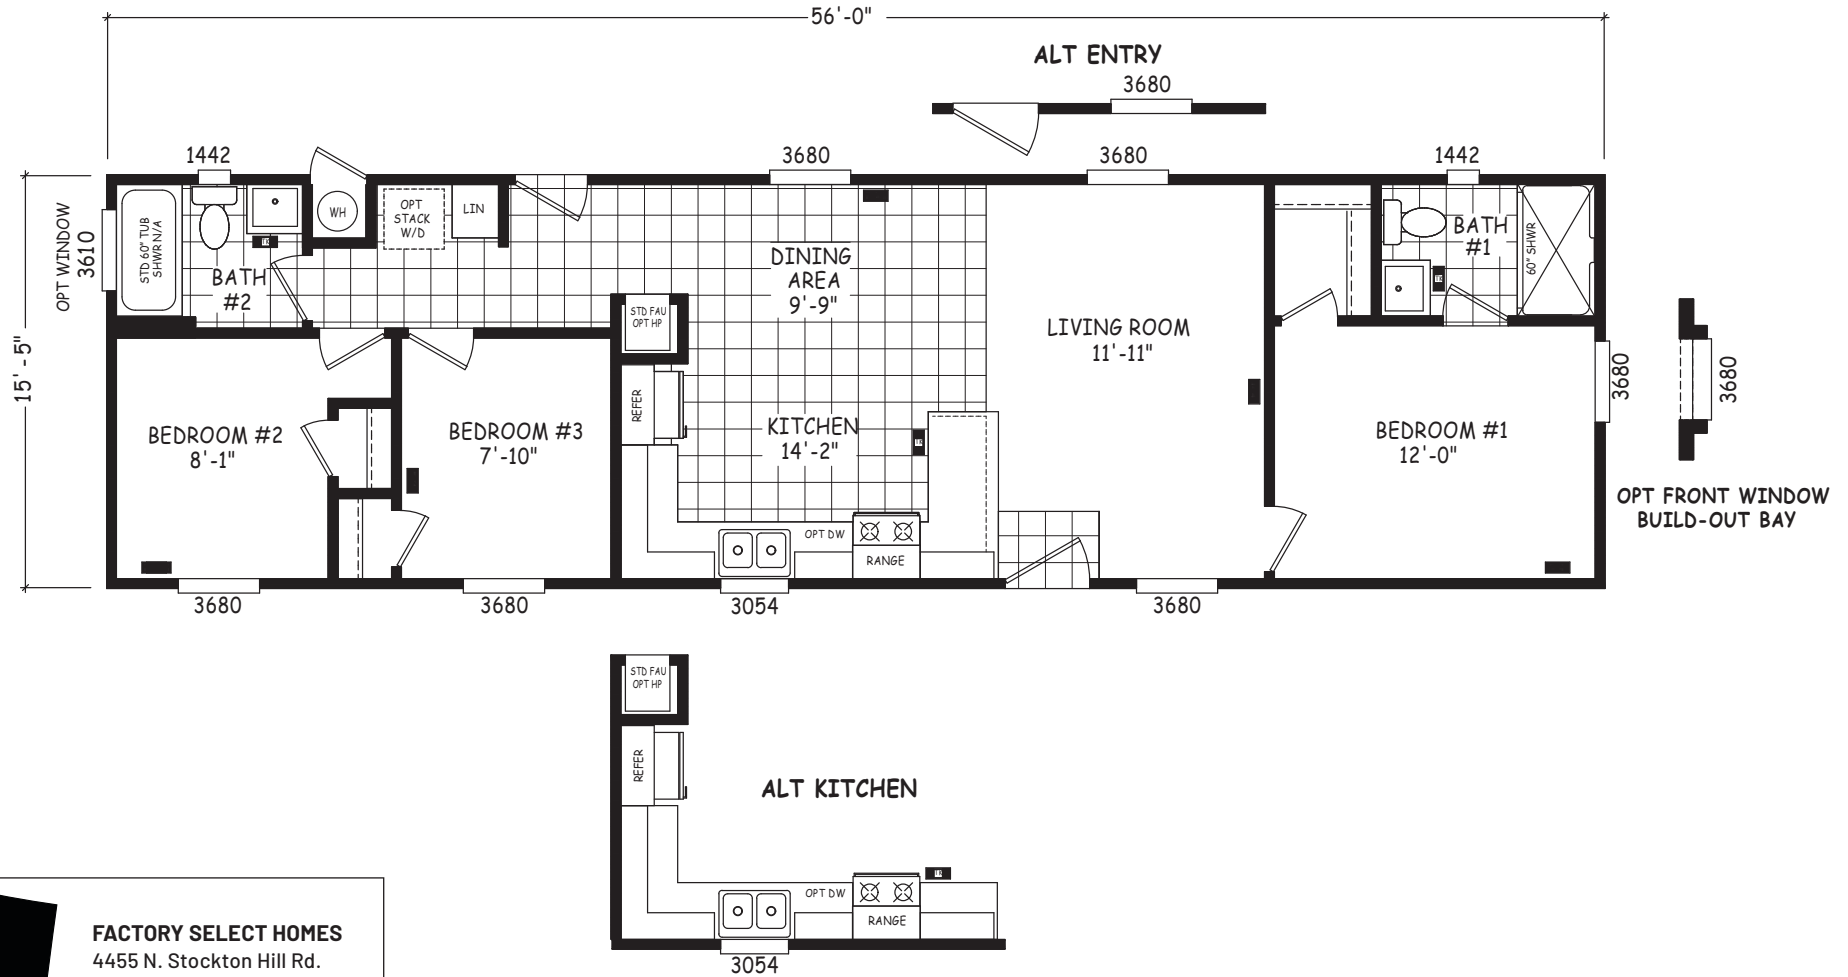

# Garnet

Encore Single Wide Series

864 SQ. FT. (Approximate) 3 Bedroom, 2 Bath

Last Updated: 12-12-22

**FACTORY SELECT HOMES**  
 4455 N. Stockton Hill Rd.  
 Kingman, AZ 86409

**FactorySelectMH.com | 1-800-965-3641**