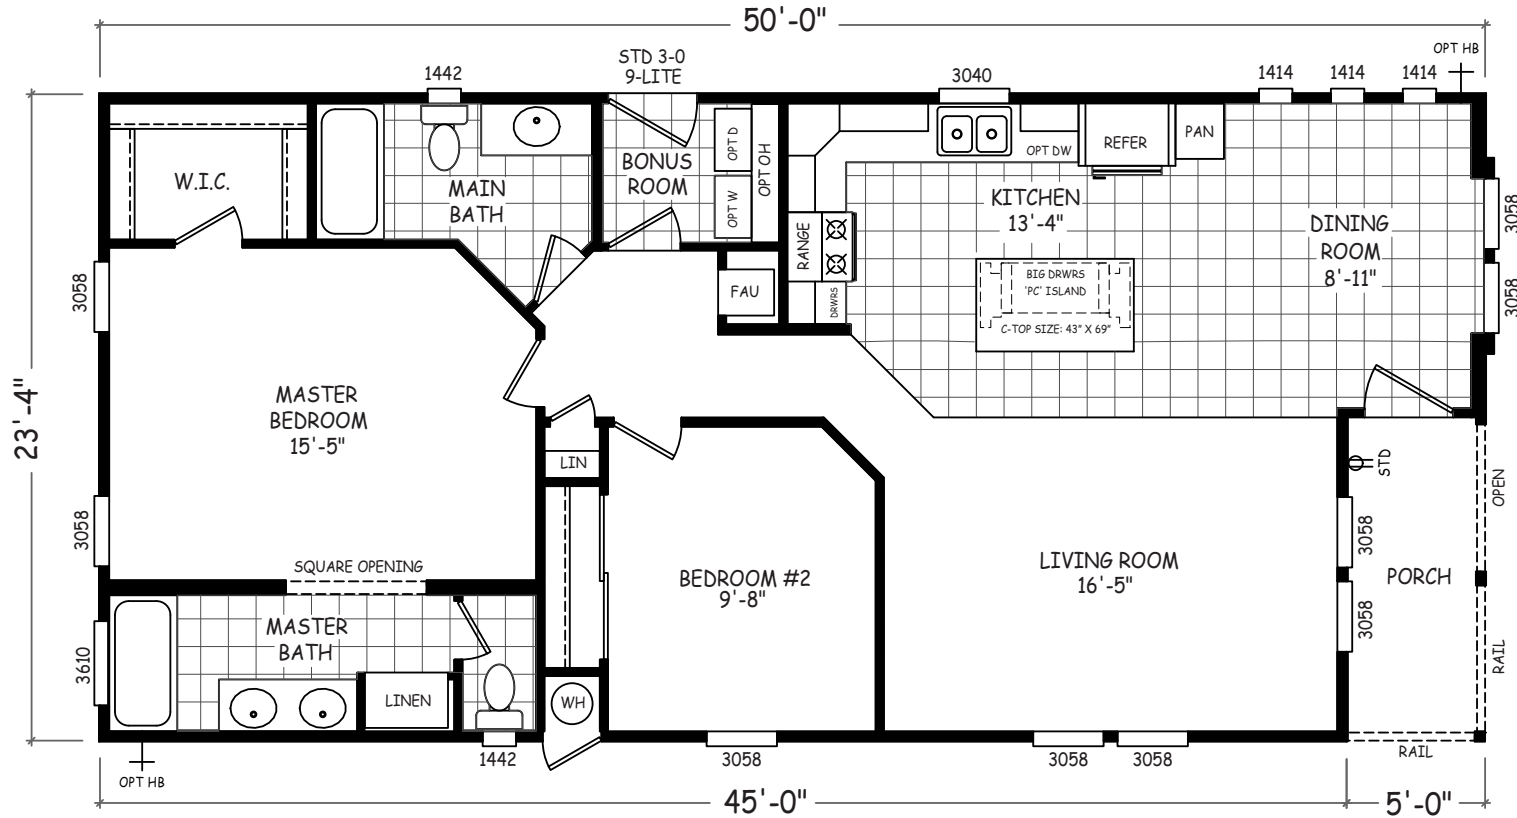

Ettington

Sedona Ridge Classic Series

1,167 SQ. FT. (Approximate) 2 Bedroom, 2 Bath

Last Updated: 5-21-24

FACTORY SELECT HOMES

4455 N. Stockton Hill Rd.
Kingman, AZ 86409

FactorySelectMH.com | 1-800-965-3641