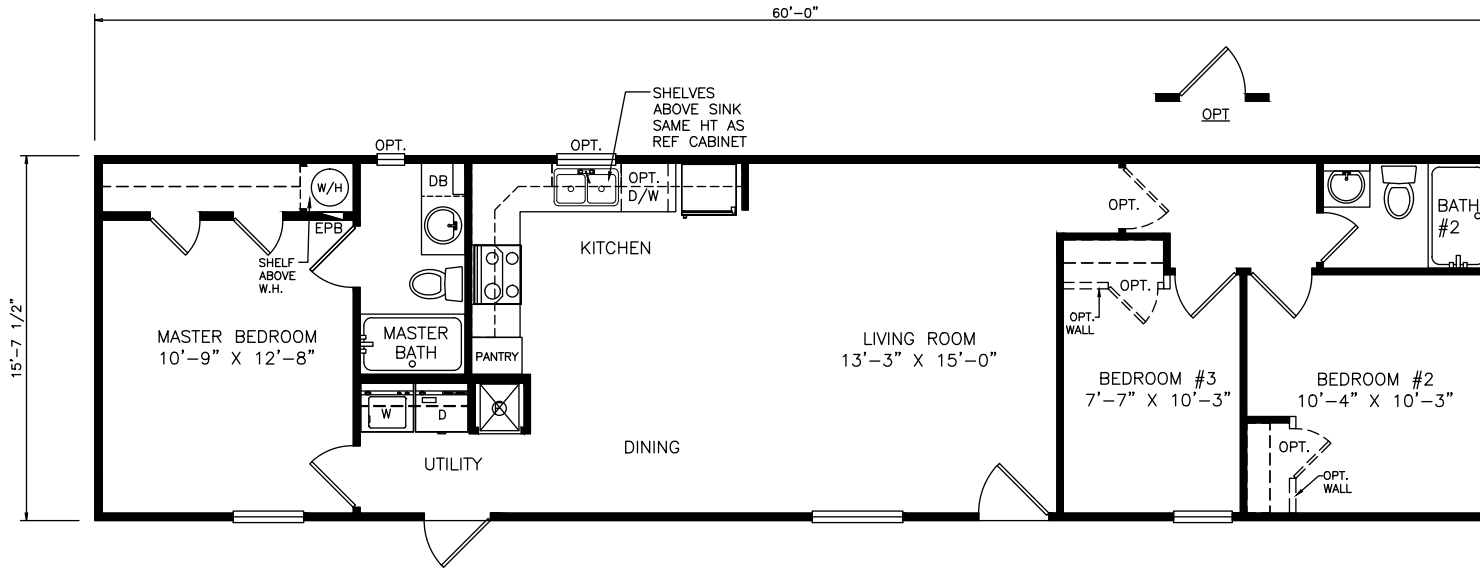

Dixie

Heritage Series - Single Section

942 SQ. FT. (Approximate) 3 Bedrooms, 2 Baths

Last Updated: 6-28-21

FACTORY SELECT HOMES
 4455 N. Stockton Hill Rd.
 Kingman, AZ 86409

FactorySelectMH.com | 1-800-965-3641