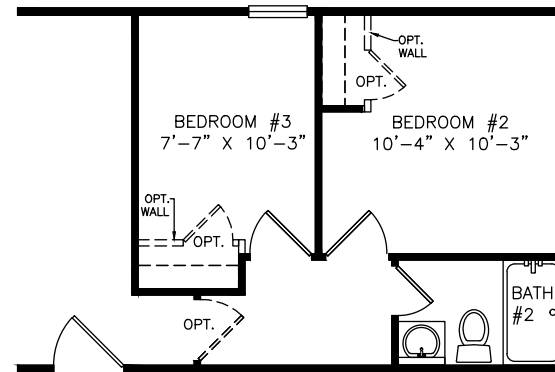

Dixie

Heritage Series - Single Section

942 SQ. FT. (Approximate) 3 Bedrooms, 2 Baths

Last Updated: 6-28-21

FACTORY SELECT HOMES
 4455 N. Stockton Hill Rd.
 Kingman, AZ 86409

FactorySelectMH.com | 1-800-965-3641