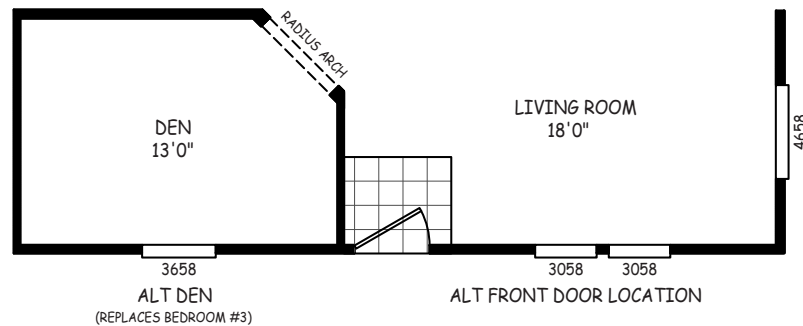

Devlin

GS Series

1,100 SQ. FT. (Approximate) 3 Bedrooms, 2 Baths

Last Updated: 12-15-20

FACTORY SELECT HOMES
 4455 N. Stockton Hill Rd.
 Kingman, AZ 86409

FactorySelectMH.com | 1-800-965-3641

IMPORTANT: Alta Cima Corp reserves the right to modify, cancel or substitute products or features of this event at any time without prior notice or obligation. Pictures and other promotional materials are representative and may depict or contain floor plans, square footages, elevations, options, upgrades, extra design features, decorations, floor coverings, specialty light fixtures, custom paint and wall coverings, window treatments, landscaping, sound and alarm systems, furnishings, appliances, and other designer/decorator features and amenities that are not included as part of the home and/or may not be available at all locations. Home, pricing and community information is subject to change, and homes to prior sale, at any time without notice or obligation. ©2020 Alta Cima Corp. All rights reserved.