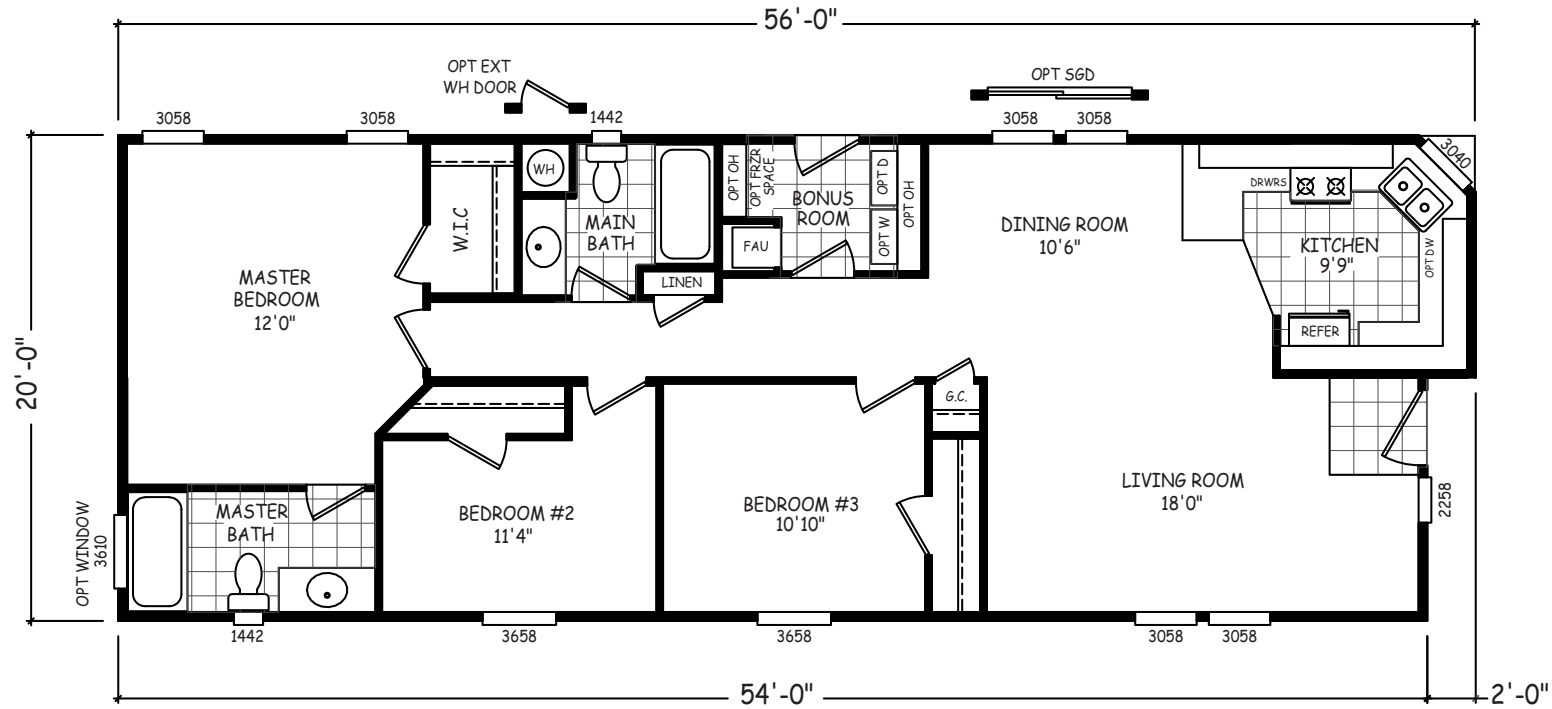

Devlin

GS Series

1,100 SQ. FT. (Approximate) 3 Bedrooms, 2 Baths

Last Updated: 12-15-20

FACTORY SELECT HOMES
 4455 N. Stockton Hill Rd.
 Kingman, AZ 86409

FactorySelectMH.com | 1-800-965-3641

IMPORTANT: Alta Cima Corp reserves the right to modify, cancel or substitute products or features of this event at any time without prior notice or obligation. Pictures and other promotional materials are representative and may depict or contain floor plans, square footages, elevations, options, upgrades, extra design features, decorations, floor coverings, specialty light fixtures, custom paint and wall coverings, window treatments, landscaping, sound and alarm systems, furnishings, appliances, and other designer/decorator features and amenities that are not included as part of the home and/or may not be available at all locations. Home, pricing and community information is subject to change, and homes to prior sale, at any time without notice or obligation. ©2020 Alta Cima Corp. All rights reserved.