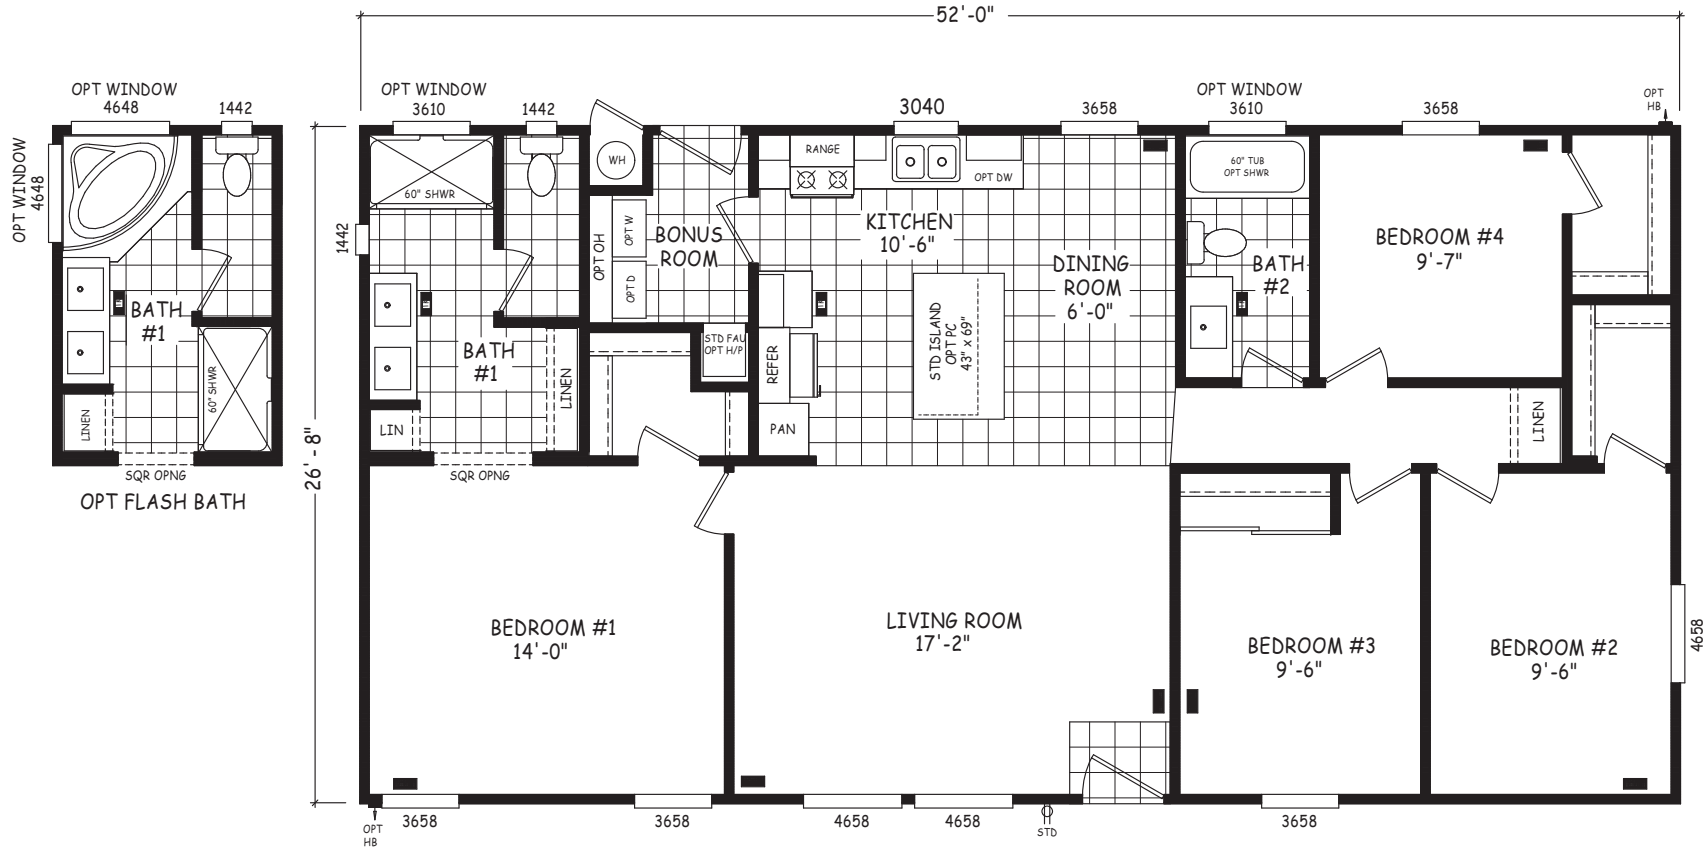

Dax

Edge Series

1,387 SQ. FT. (Approximate) 4 Bedroom, 2 Bath

Last Updated: 8-22-22

FACTORY SELECT HOMES

4455 N. Stockton Hill Rd.
Kingman, AZ 86409

FactorySelectMH.com | 1-800-965-3641

IMPORTANT: Alta Cima Corp reserves the right to modify, cancel or substitute products or features of this event at any time without prior notice or obligation. Pictures and other promotional materials are representative and may depict or contain floor plans, square footages, elevations, options, upgrades, extra design features, decorations, floor coverings, specialty light fixtures, custom paint and wall coverings, window treatments, landscaping, sound and alarm systems, furnishings, appliances, and other designer/decorator features and amenities that are not included as part of the home and/or may not be available at all locations. Home, pricing and community information is subject to change, and homes to prior sale, at any time without notice or obligation. ©2020 Alta Cima Corp. All rights reserved.