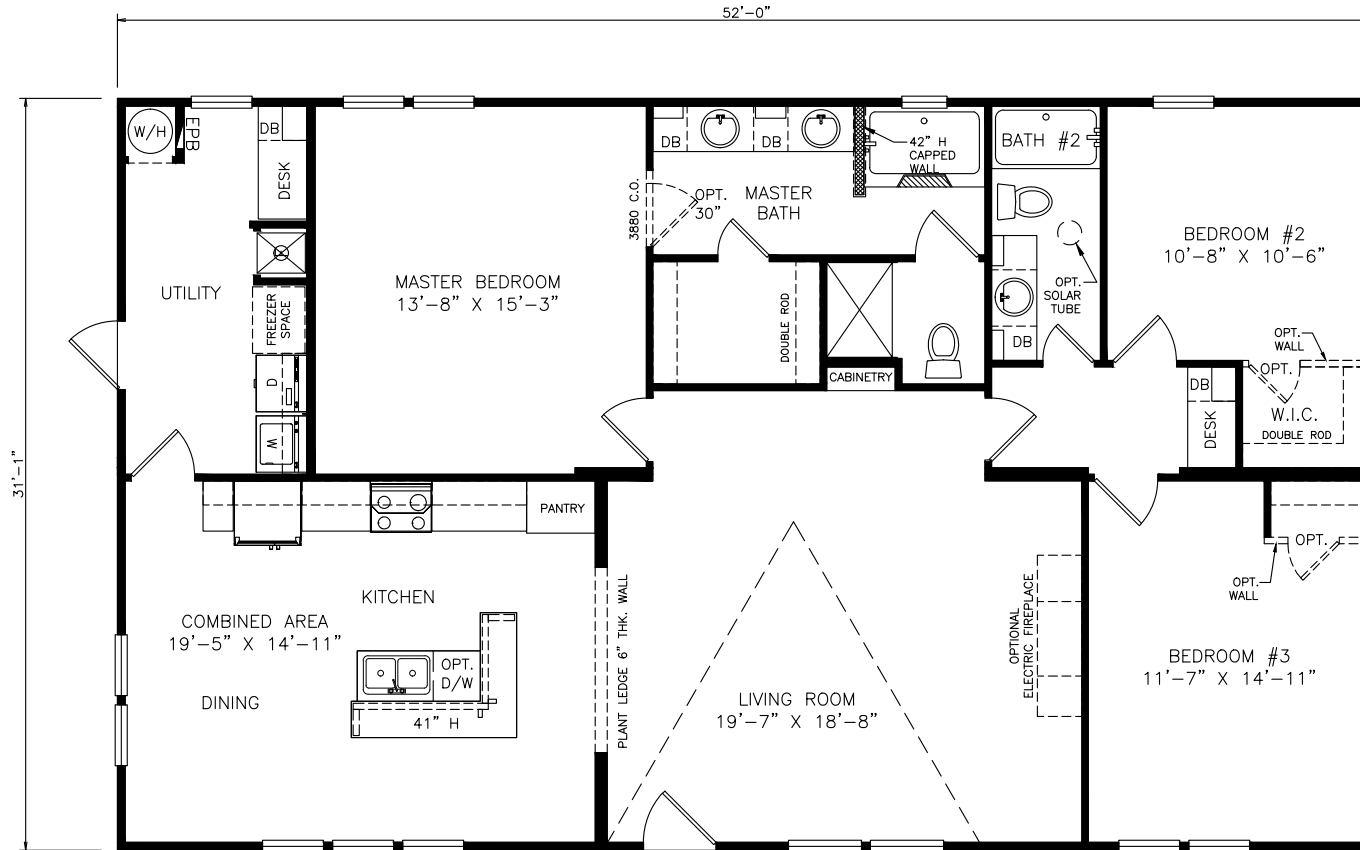

Darby

Classic Series - Multi Section

1,622 SQ. FT. (Approximate) 3 Bedrooms, 2 Baths

Last Updated: 6-25-21

FACTORY SELECT HOMES

4455 N. Stockton Hill Rd.
Kingman, AZ 86409

FactorySelectMH.com | 1-800-965-3641