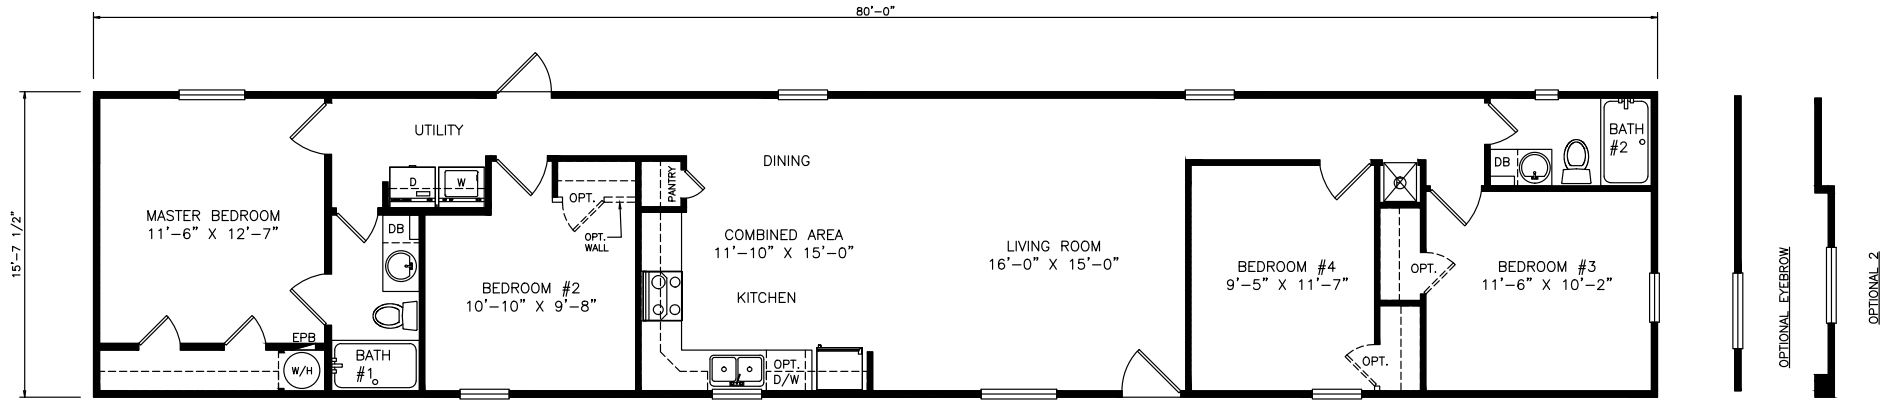

# Cracken

Heritage Series - Single Section

1,256 SQ. FT. (Approximate) 4 Bedrooms, 2 Baths

Last Updated: 6-28-21

**FACTORY SELECT HOMES**  
 4455 N. Stockton Hill Rd.  
 Kingman, AZ 86409

**FactorySelectMH.com | 1-800-965-3641**