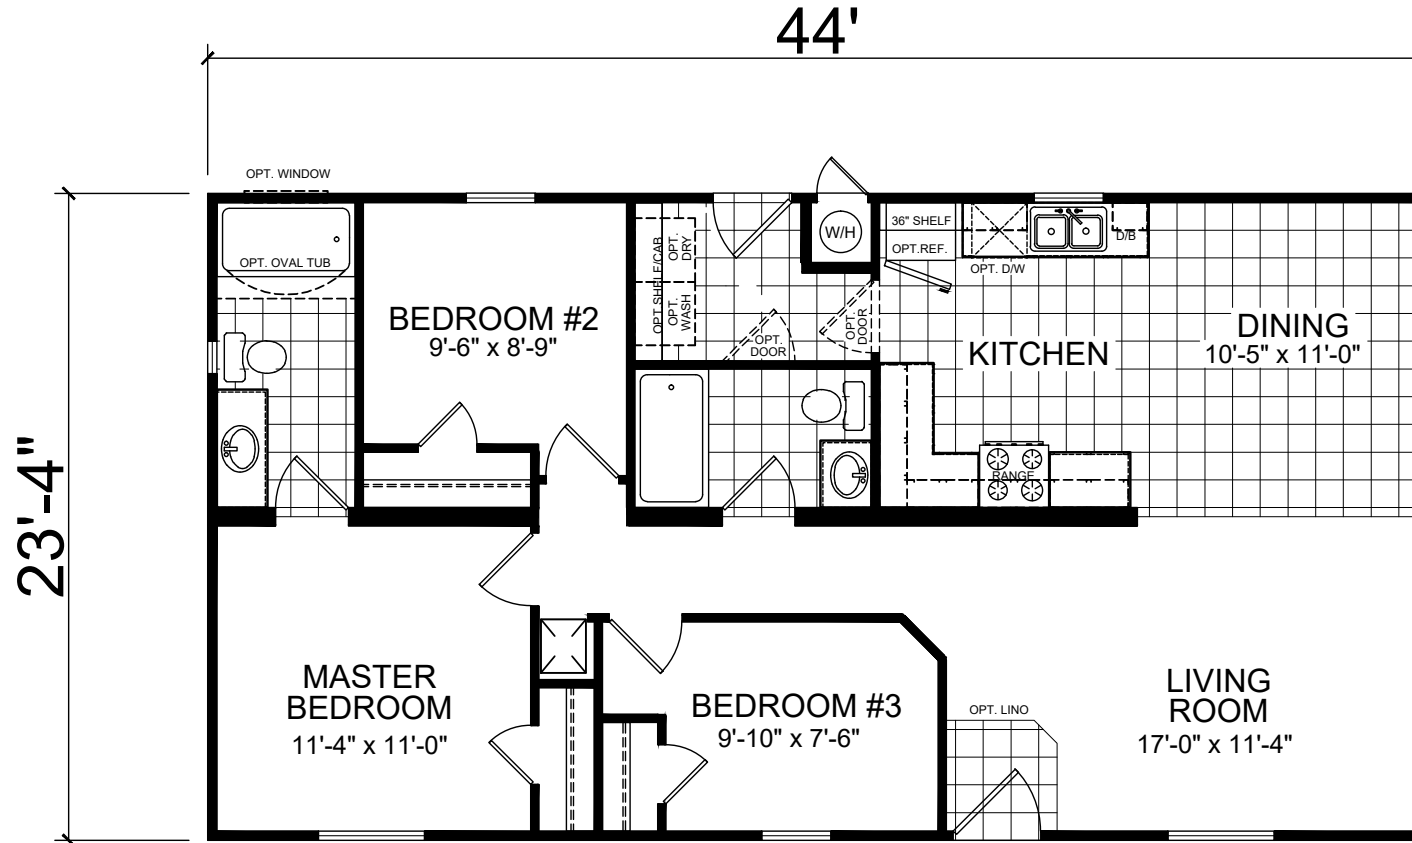

# Courtwright

Creekside Manor Series

1,027 SQ. FT. (Approximate) 2 Bedrooms, 2 Baths

Last Updated: 10-13-20

FACTORY SELECT HOMES  
4455 N. Stockton Hill Rd.  
Kingman, AZ 86409

FactorySelectMH.com | 1-800-965-3641