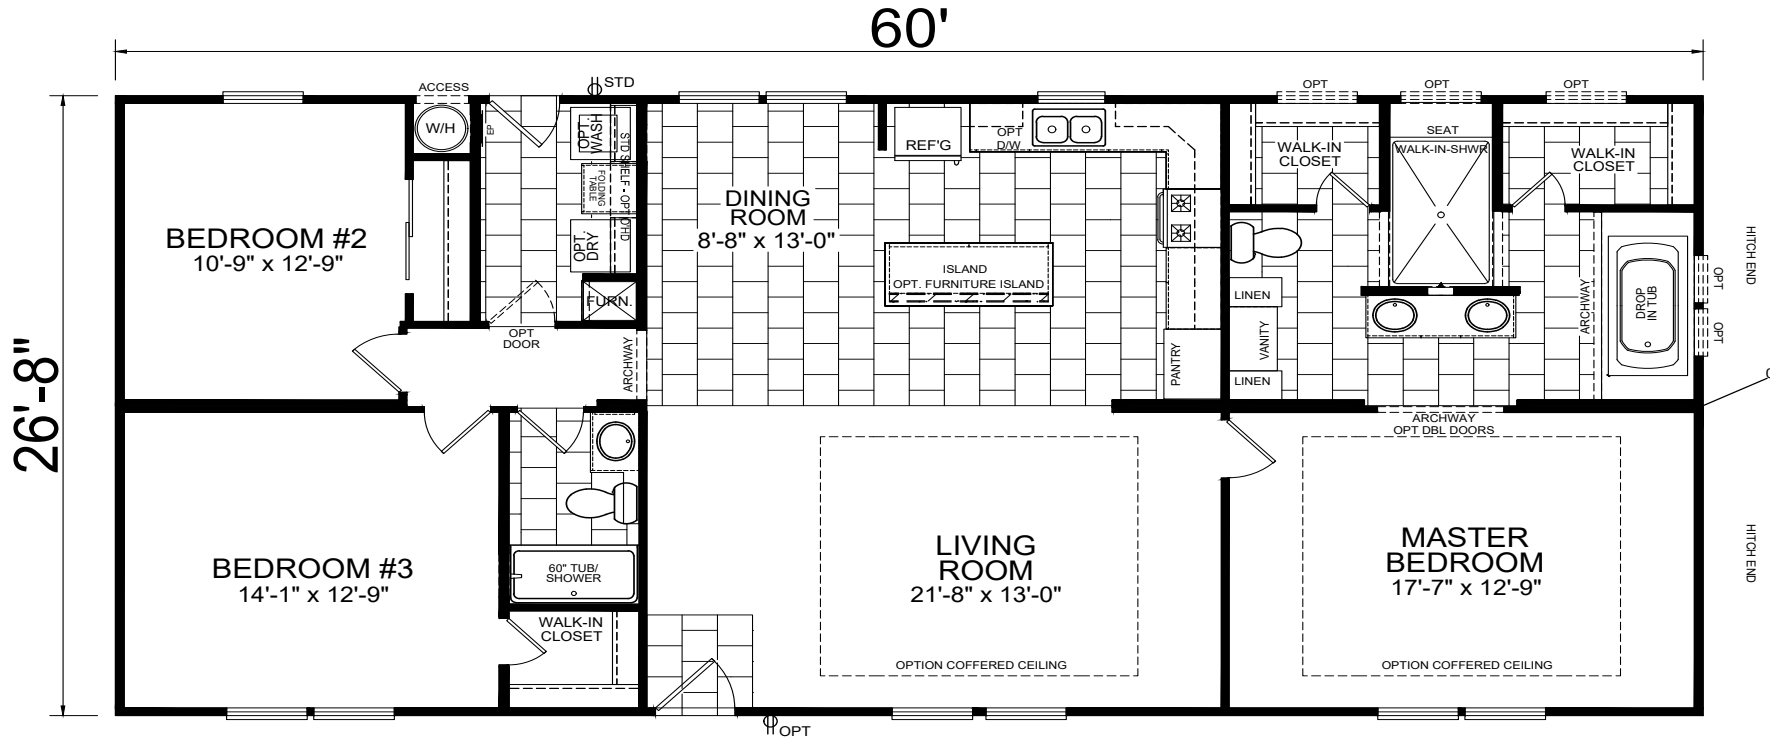

Chillum

American Freedom Series

1,600 SQ. FT. (Approximate) 3 Bedroom, 2 Bath

Last Updated: 11-4-20

FACTORY SELECT HOMES

4455 N. Stockton Hill Rd.
Kingman, AZ 86409

FactorySelectMH.com | 1-800-965-3641

IMPORTANT: Alta Cima Corp reserves the right to modify, cancel or substitute products or features of this event at any time without prior notice or obligation. Pictures and other promotional materials are representative and may depict or contain floor plans, square footages, elevations, options, upgrades, extra design features, decorations, floor coverings, specialty light fixtures, custom paint and wall coverings, window treatments, landscaping, sound and alarm systems, furnishings, appliances, and other designer/decorator features and amenities that are not included as part of the home and/or may not be available at all locations. Home, pricing and community information is subject to change, and homes to prior sale, at any time without notice or obligation. ©2020 Alta Cima Corp. All rights reserved.