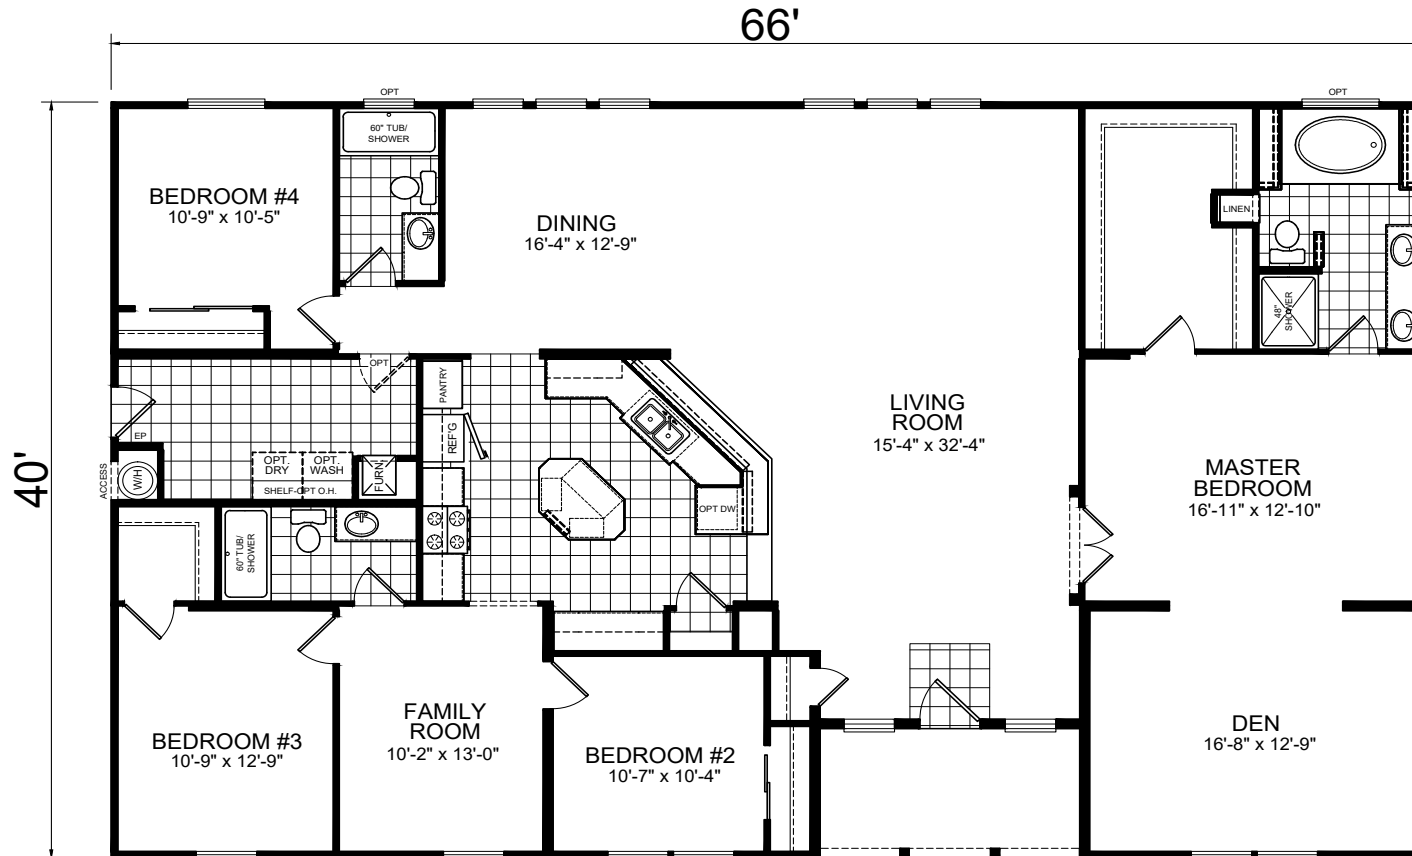

Chevy

American Freedom Series

2,551 SQ. FT. (Approximate) 4 Bedroom, 3 Bath

Last Updated: 11-6-20

FACTORY SELECT HOMES

4455 N. Stockton Hill Rd.
Kingman, AZ 86409

FactorySelectMH.com | 1-800-965-3641

IMPORTANT: Alta Cima Corp reserves the right to modify, cancel or substitute products or features of this event at any time without prior notice or obligation. Pictures and other promotional materials are representative and may depict or contain floor plans, square footages, elevations, options, upgrades, extra design features, decorations, floor coverings, specialty light fixtures, custom paint and wall coverings, window treatments, landscaping, sound and alarm systems, furnishings, appliances, and other designer/decorator features and amenities that are not included as part of the home and/or may not be available at all locations. Home, pricing and community information is subject to change, and homes to prior sale, at any time without notice or obligation. ©2020 Alta Cima Corp. All rights reserved.