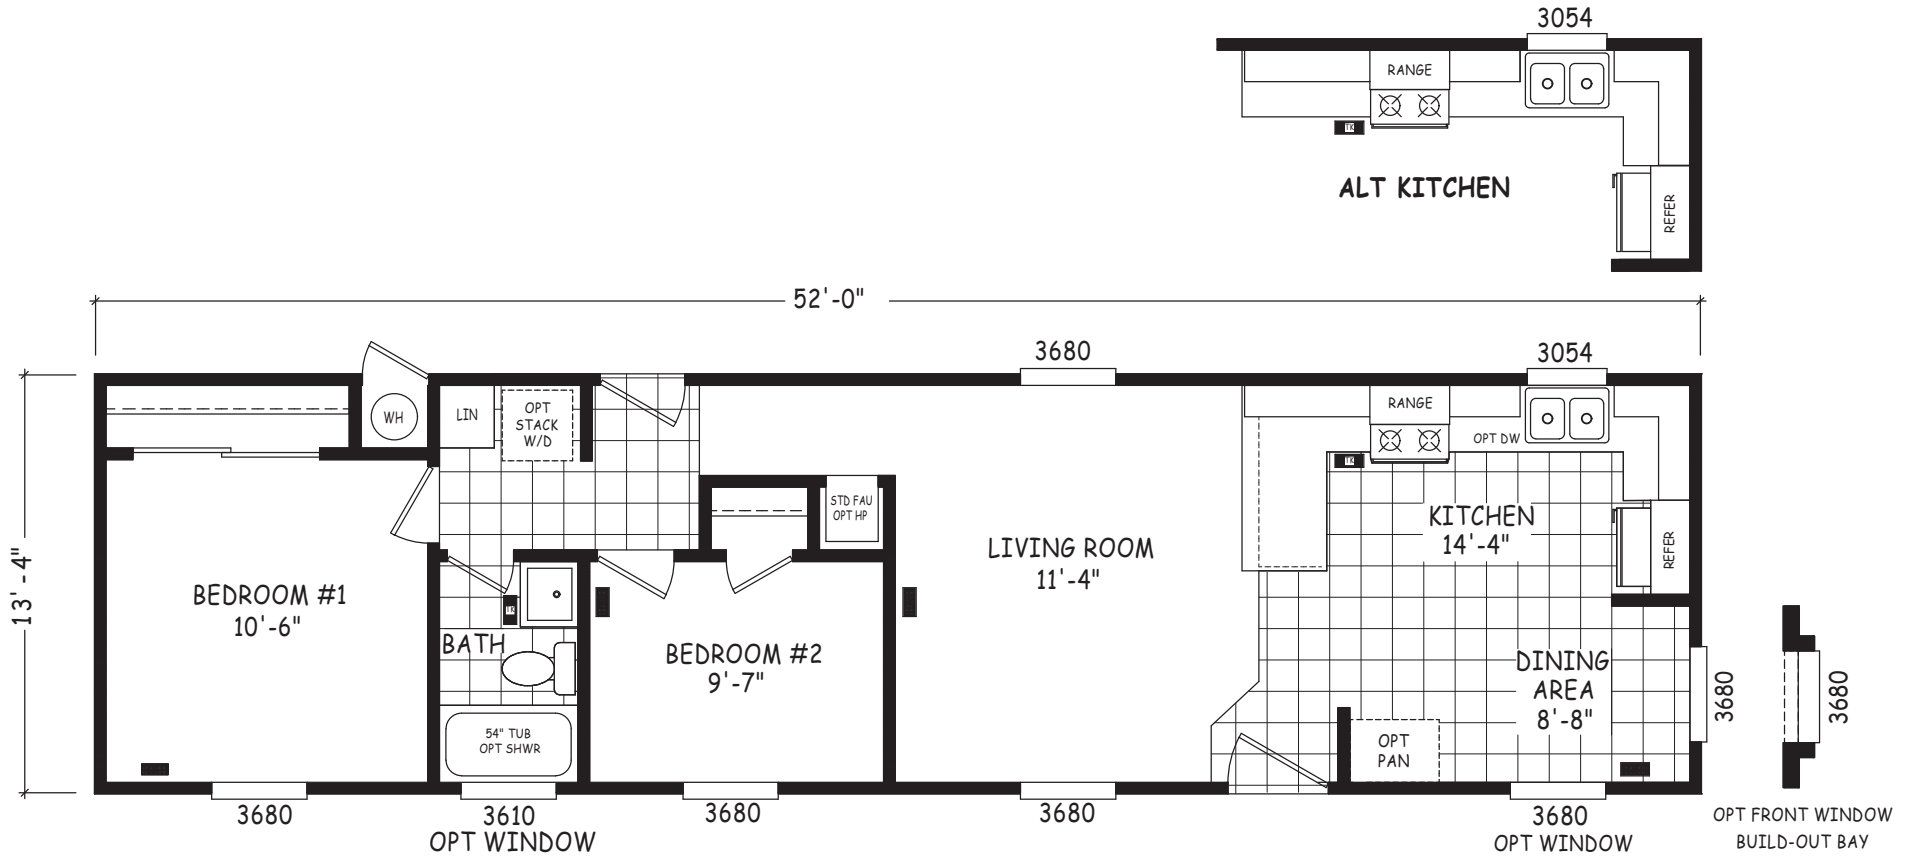

Chestnut

Encore Single Wide Series

694 SQ. FT. (Approximate) 2 Bedroom, 1 Bath

Last Updated: 12-12-22

FACTORY SELECT HOMES

4455 N. Stockton Hill Rd.
Kingman, AZ 86409

FactorySelectMH.com | 1-800-965-3641

IMPORTANT: Alta Cima Corp reserves the right to modify, cancel or substitute products or features of this event at any time without prior notice or obligation. Pictures and other promotional materials are representative and may depict or contain floor plans, square footages, elevations, options, upgrades, extra design features, decorations, floor coverings, specialty light fixtures, custom paint and wall coverings, window treatments, landscaping, sound and alarm systems, furnishings, appliances, and other designer/decorator features and amenities that are not included as part of the home and/or may not be available at all locations. Home, pricing and community information is subject to change, and homes to prior sale, at any time without notice or obligation. ©2020 Alta Cima Corp. All rights reserved.