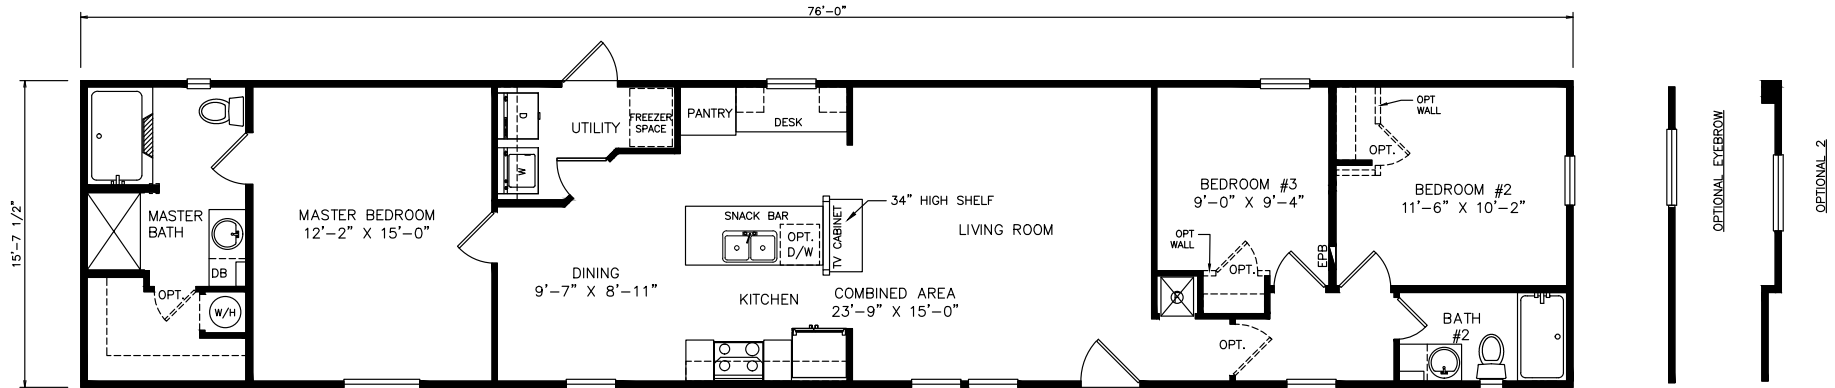

# Cerino

Heritage Series - Single Section

1,193 SQ. FT. (Approximate) 3 Bedrooms, 2 Baths

Last Updated: 6-28-21

**FACTORY SELECT HOMES**  
 4455 N. Stockton Hill Rd.  
 Kingman, AZ 86409

**FactorySelectMH.com | 1-800-965-3641**