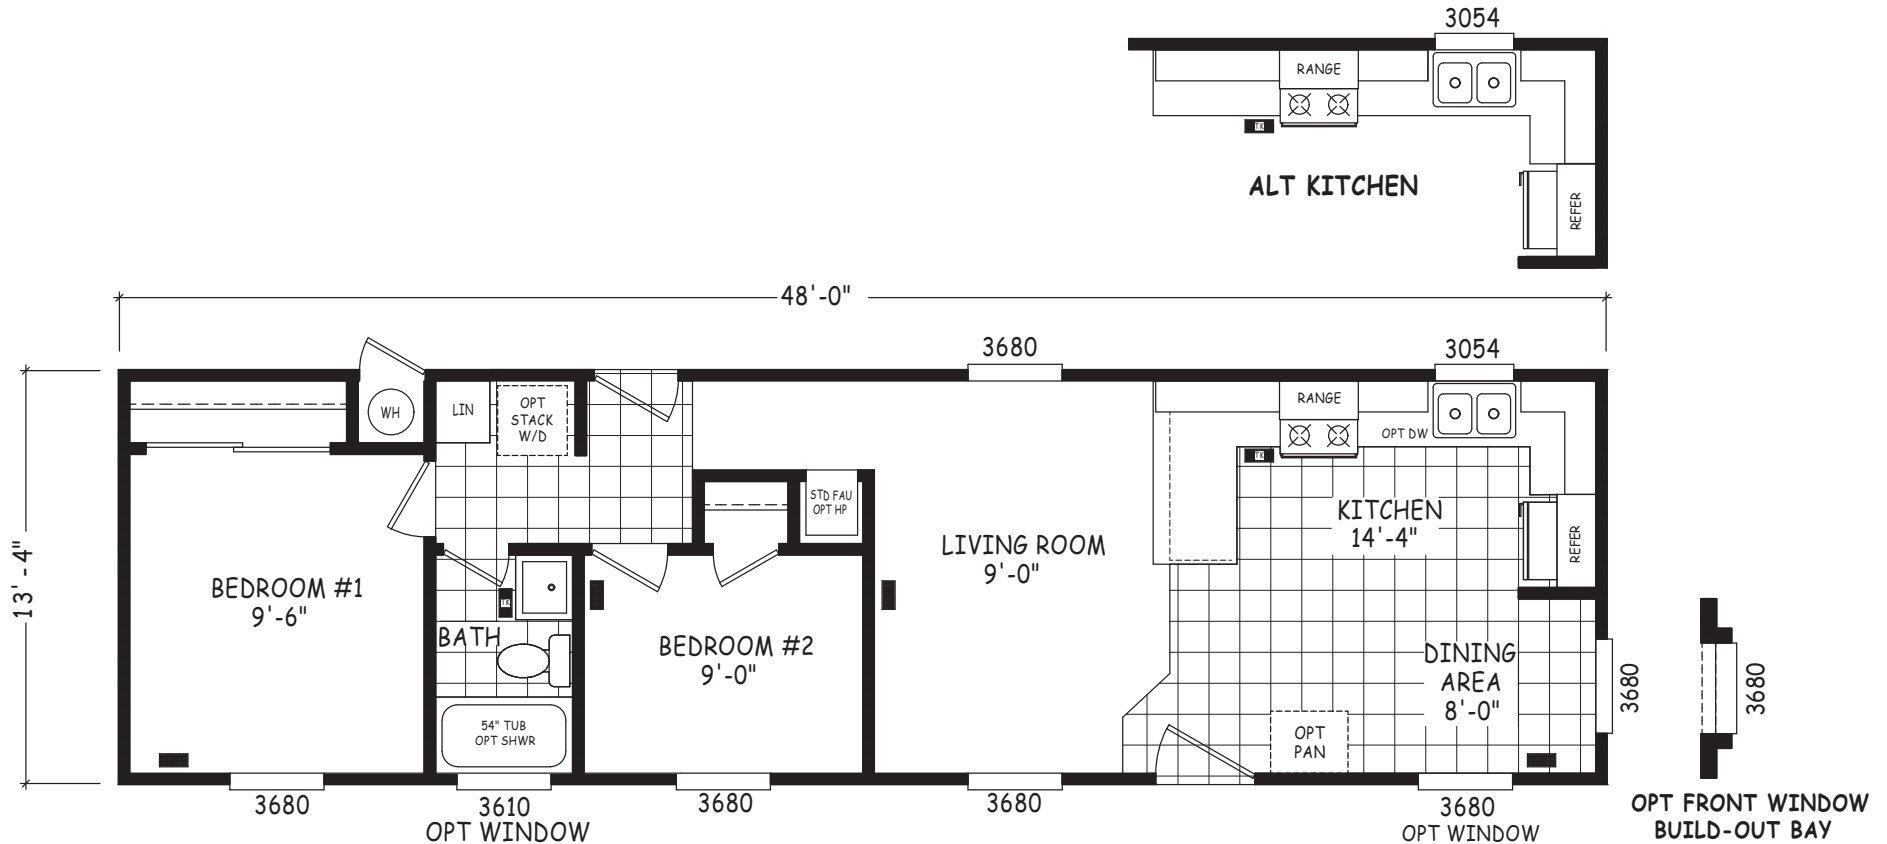

Celedon

Encore Single Wide Series

640 SQ. FT. (Approximate) 2 Bedroom, 1 Bath

Last Updated: 12-12-22

FACTORY SELECT HOMES

4455 N. Stockton Hill Rd.
Kingman, AZ 86409

FactorySelectMH.com | 1-800-965-3641

IMPORTANT: Alta Cima Corp reserves the right to modify, cancel or substitute products or features of this event at any time without prior notice or obligation. Pictures and other promotional materials are representative and may depict or contain floor plans, square footages, elevations, options, upgrades, extra design features, decorations, floor coverings, specialty light fixtures, custom paint and wall coverings, window treatments, landscaping, sound and alarm systems, furnishings, appliances, and other designer/decorator features and amenities that are not included as part of the home and/or may not be available at all locations. Home, pricing and community information is subject to change, and homes to prior sale, at any time without notice or obligation. ©2020 Alta Cima Corp. All rights reserved.