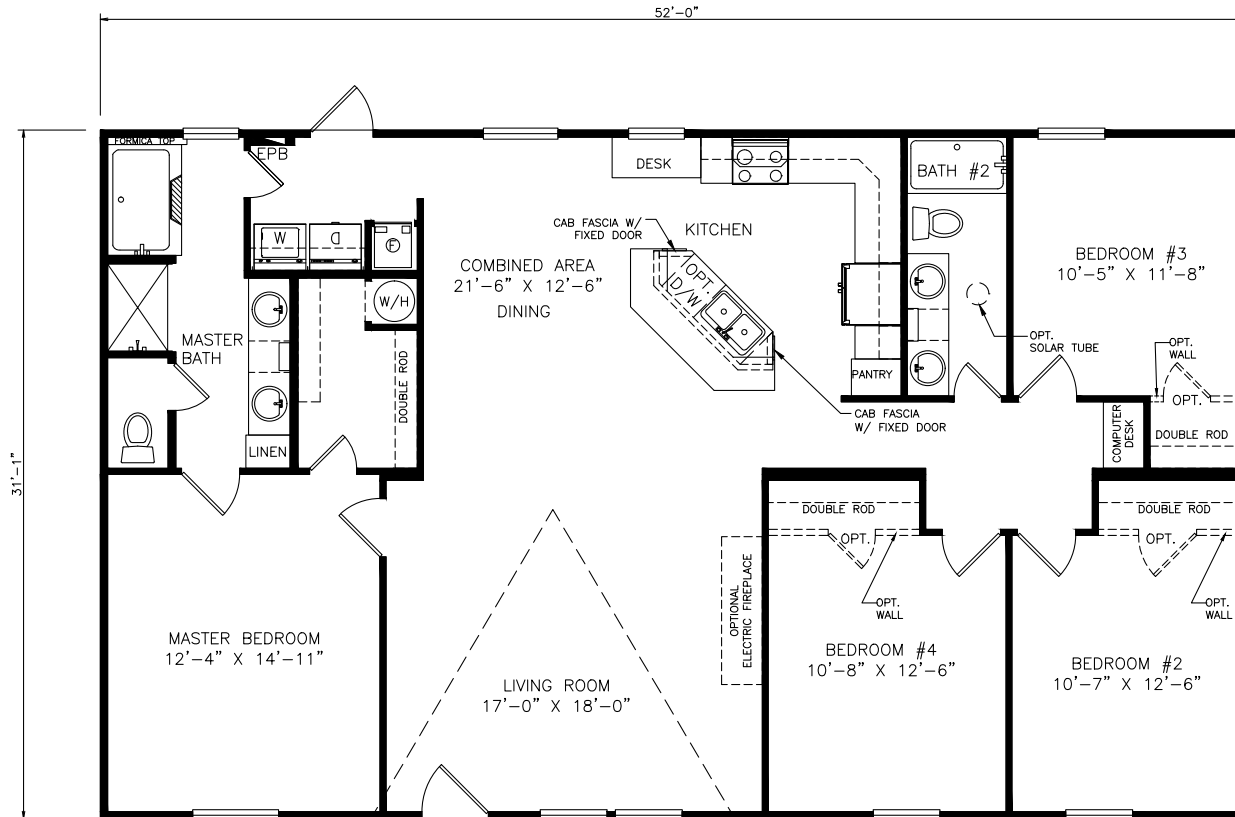

Butterfield

Classic Series - Multi Section

1,622 SQ. FT. (Approximate) 4 Bedrooms, 2 Baths

Last Updated: 6-25-21

FACTORY SELECT HOMES
 4455 N. Stockton Hill Rd.
 Kingman, AZ 86409

FactorySelectMH.com | 1-800-965-3641