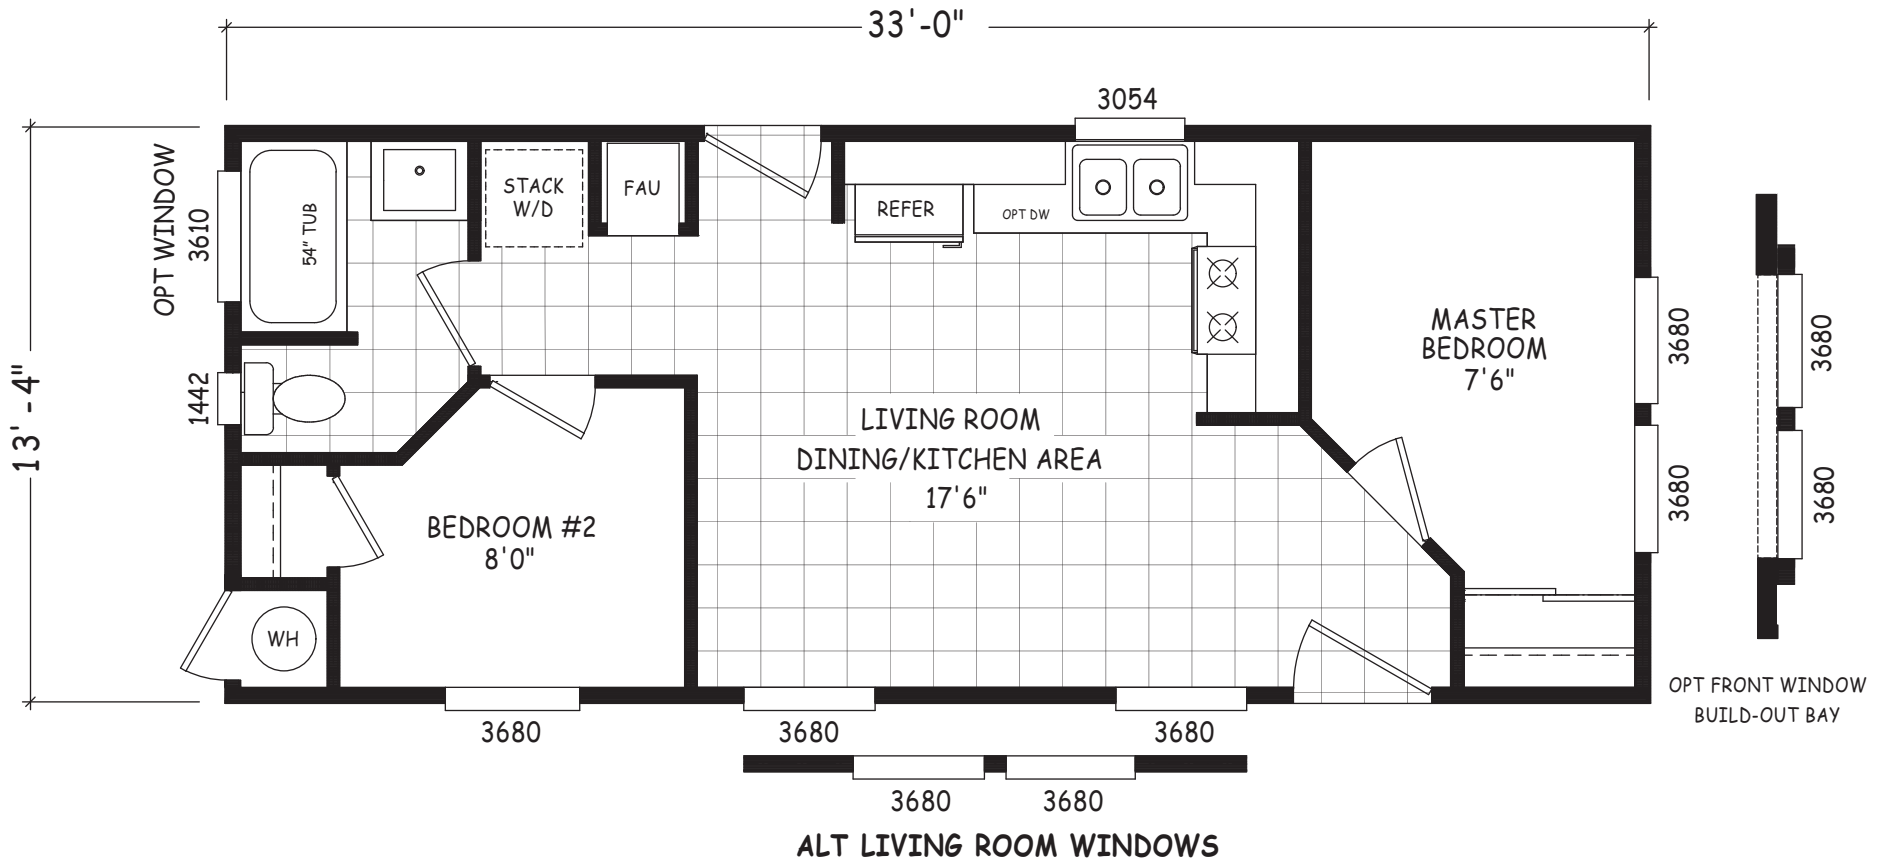

Burlywood

Encore Single Wide Series

440 SQ. FT. (Approximate) 2 Bedroom, 1 Bath

Last Updated: 12-12-22

FACTORY SELECT HOMES
 4455 N. Stockton Hill Rd.
 Kingman, AZ 86409

FactorySelectMH.com | 1-800-965-3641