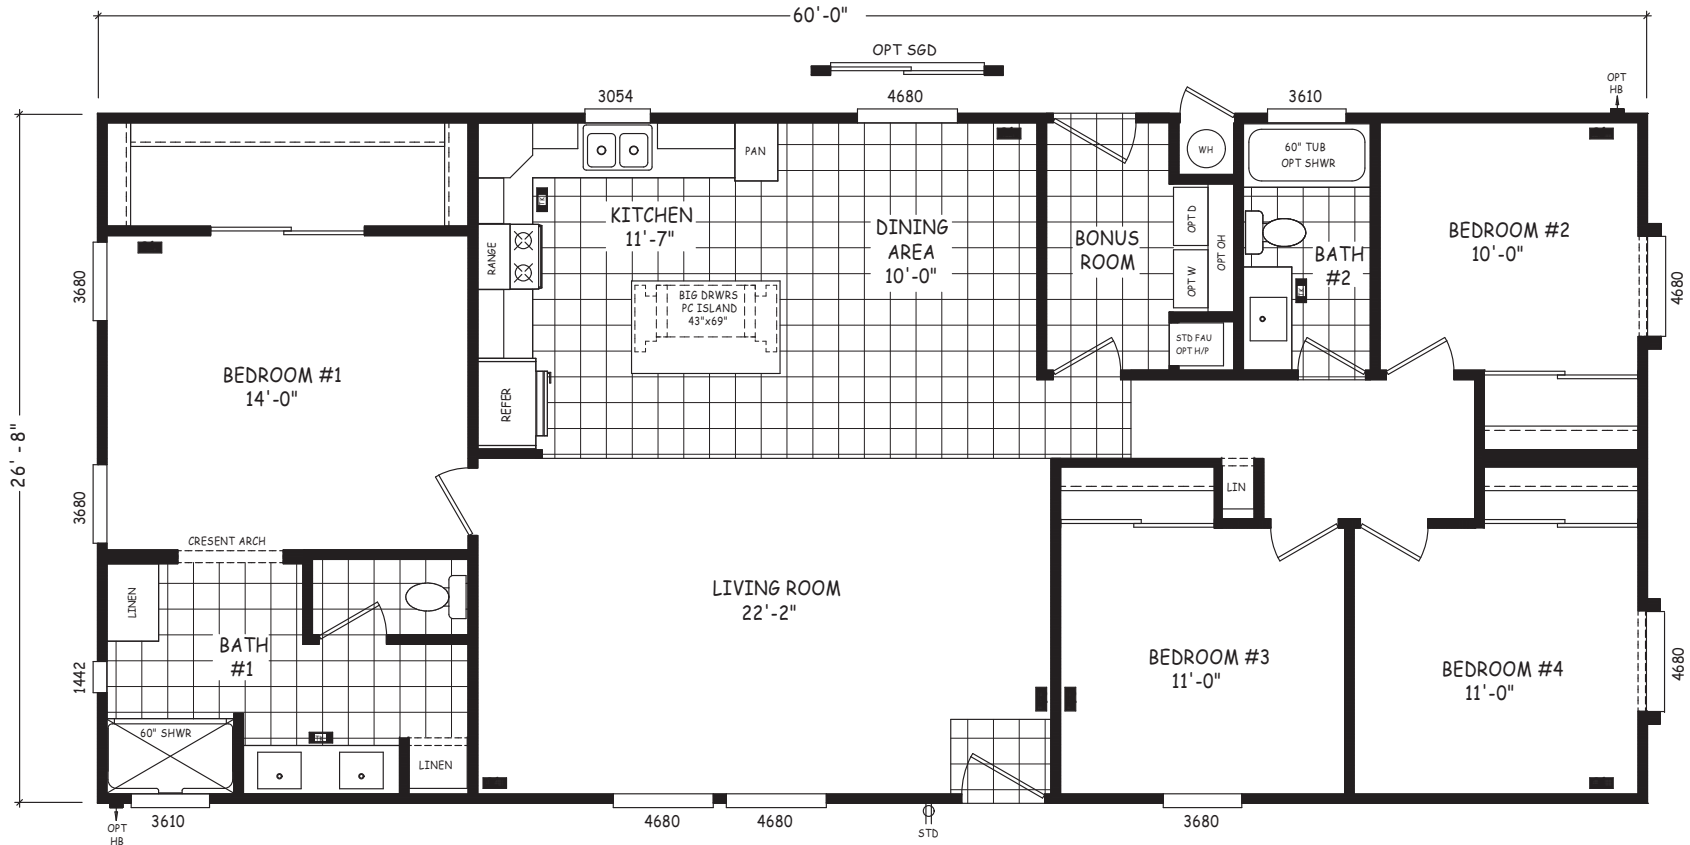

# Brookside

Pinnacle Series

1,600 SQ. FT. (Approximate) 4 Bedroom, 2 Bath

Last Updated: 8-22-22

**FACTORY SELECT HOMES**  
 4455 N. Stockton Hill Rd.  
 Kingman, AZ 86409

**FactorySelectMH.com | 1-800-965-3641**