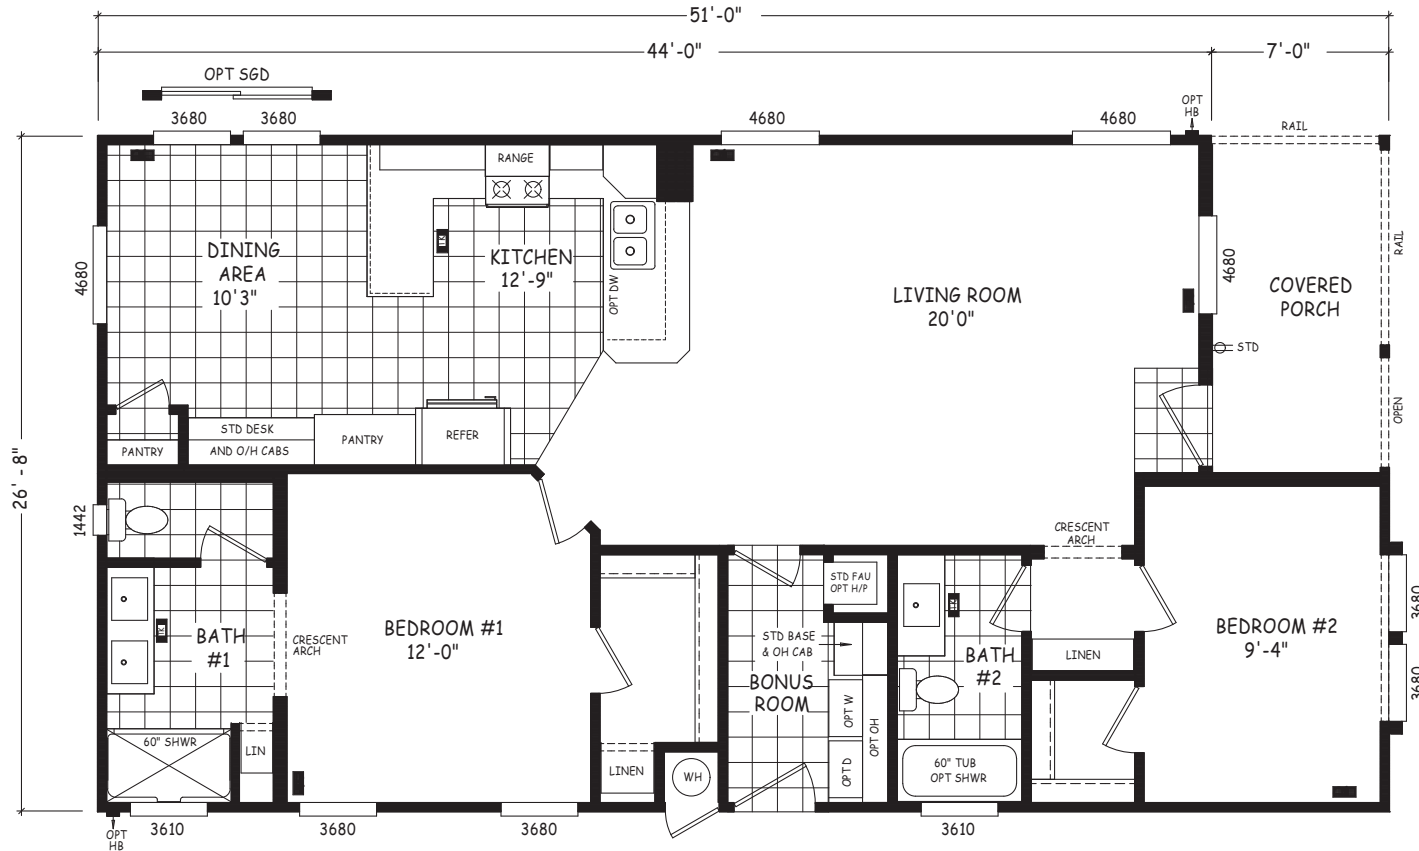

# Briarton

Pinnacle Series

1,360 SQ. FT. (Approximate) 2 Bedroom, 2 Bath

Last Updated: 8-22-22