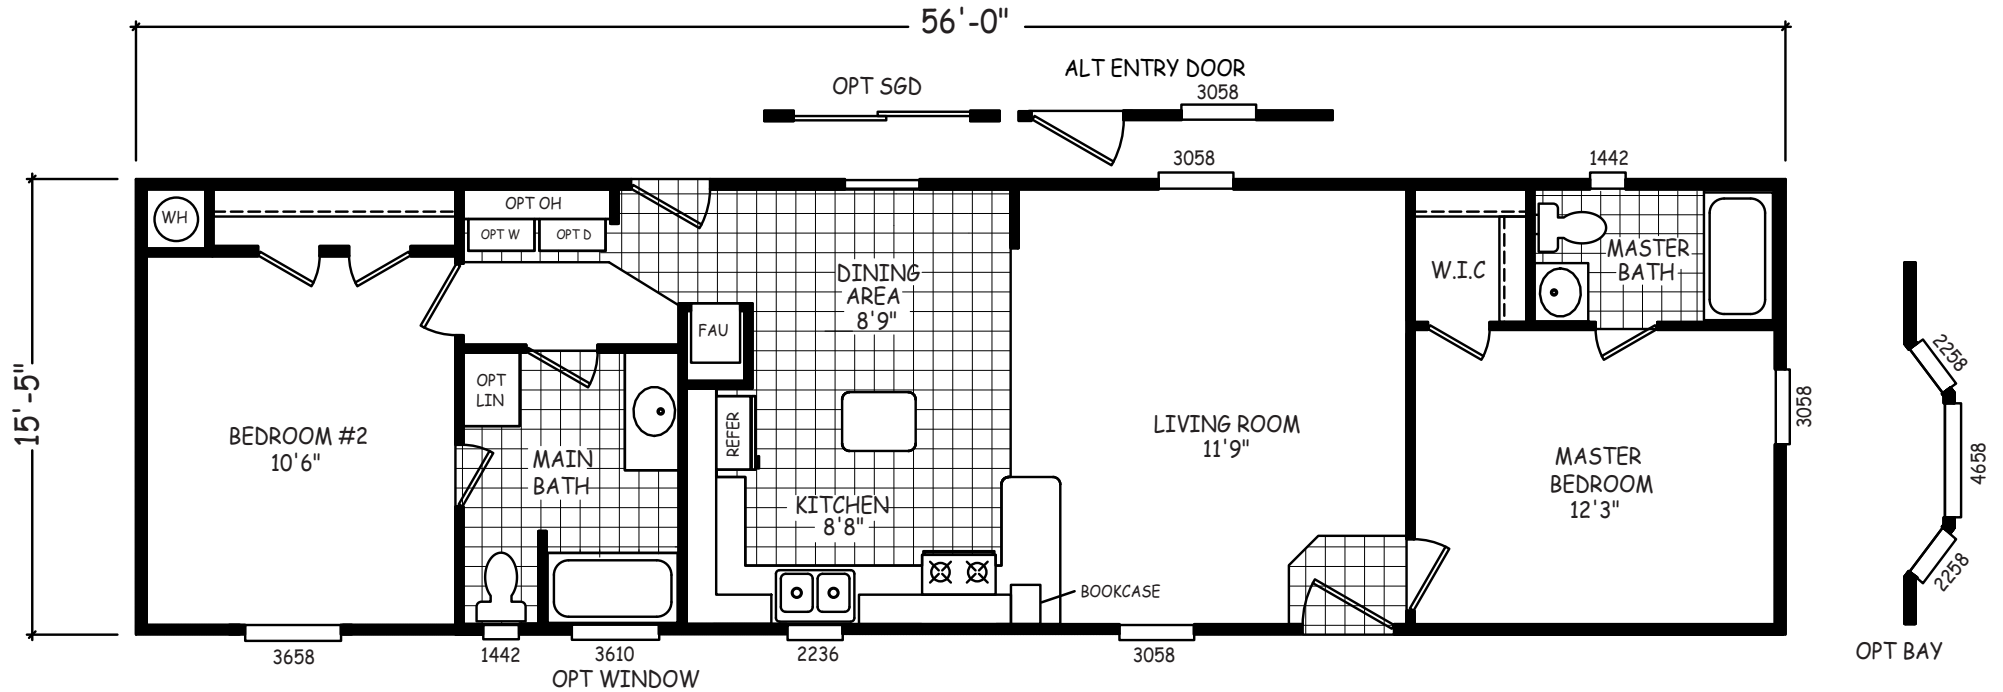

Boyd

Landmark Series

863 SQ. FT. (Approximate) 2 Bedrooms, 2 Baths

Last Updated: 12-14-20

FACTORY SELECT HOMES

4455 N. Stockton Hill Rd.
Kingman, AZ 86409

FactorySelectMH.com | 1-800-965-3641

IMPORTANT: Alta Cima Corp reserves the right to modify, cancel or substitute products or features of this event at any time without prior notice or obligation. Pictures and other promotional materials are representative and may depict or contain floor plans, square footages, elevations, options, upgrades, extra design features, decorations, floor coverings, specialty light fixtures, custom paint and wall coverings, window treatments, landscaping, sound and alarm systems, furnishings, appliances, and other designer/decorator features and amenities that are not included as part of the home and/or may not be available at all locations. Home, pricing and community information is subject to change, and homes to prior sale, at any time without notice or obligation. ©2020 Alta Cima Corp. All rights reserved.