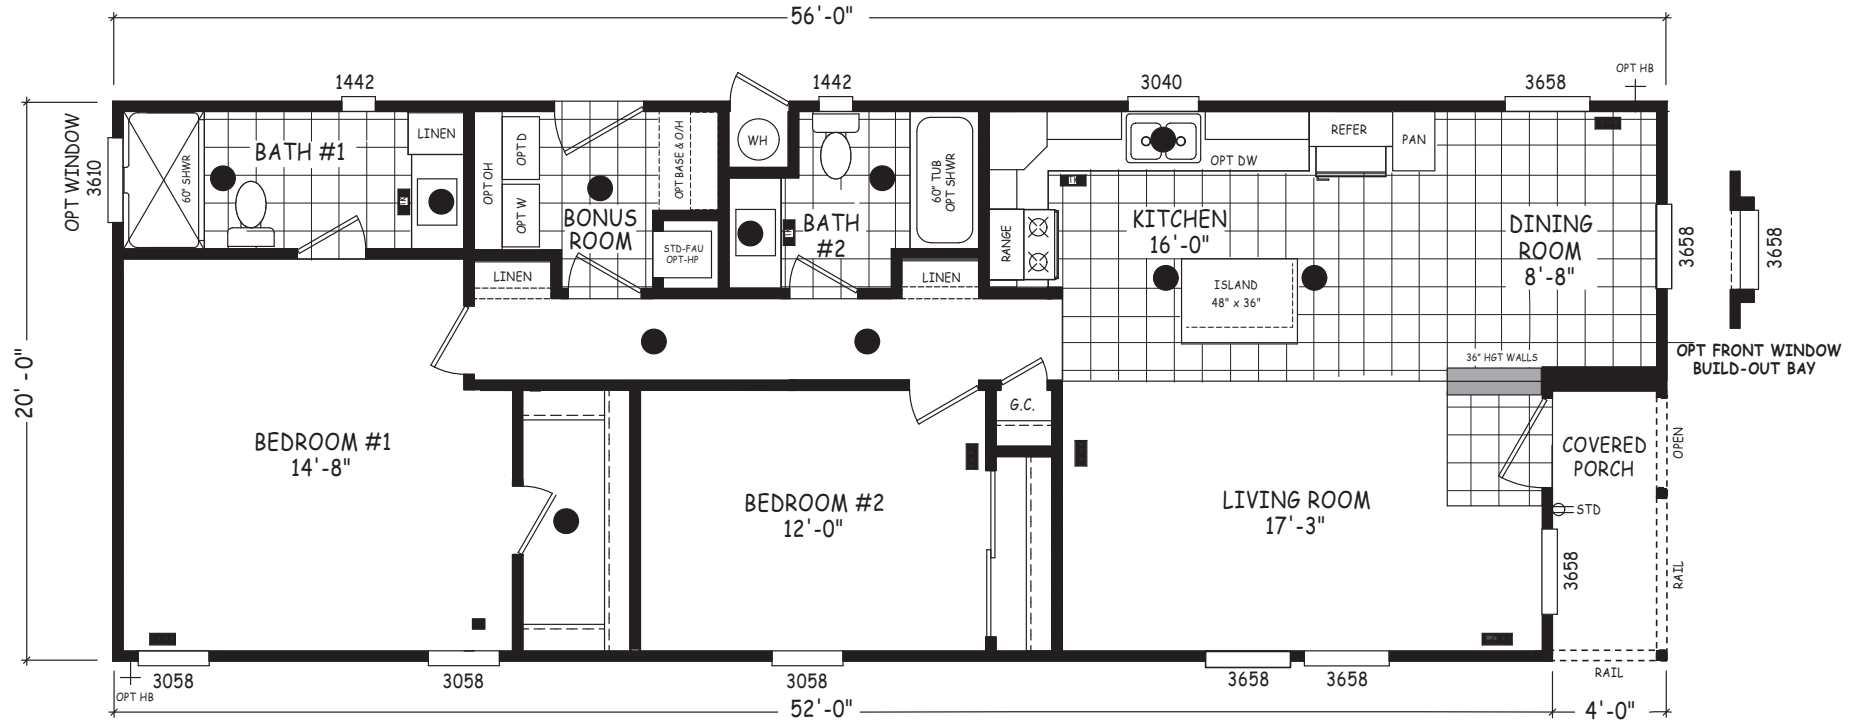

Bonito

Edge Series

1,120 SQ. FT. (Approximate) 2 Bedroom, 2 Bath

Last Updated: 5-21-24

FACTORY SELECT HOMES

4455 N. Stockton Hill Rd.
Kingman, AZ 86409

FactorySelectMH.com | 1-800-965-3641

IMPORTANT: Alta Cima Corp reserves the right to modify, cancel or substitute products or features of this event at any time without prior notice or obligation. Pictures and other promotional materials are representative and may depict or contain floor plans, square footages, elevations, options, upgrades, extra design features, decorations, floor coverings, specialty light fixtures, custom paint and wall coverings, window treatments, landscaping, sound and alarm systems, furnishings, appliances, and other designer/decorator features and amenities that are not included as part of the home and/or may not be available at all locations. Home, pricing and community information is subject to change, and homes to prior sale, at any time without notice or obligation. ©2020 Alta Cima Corp. All rights reserved.