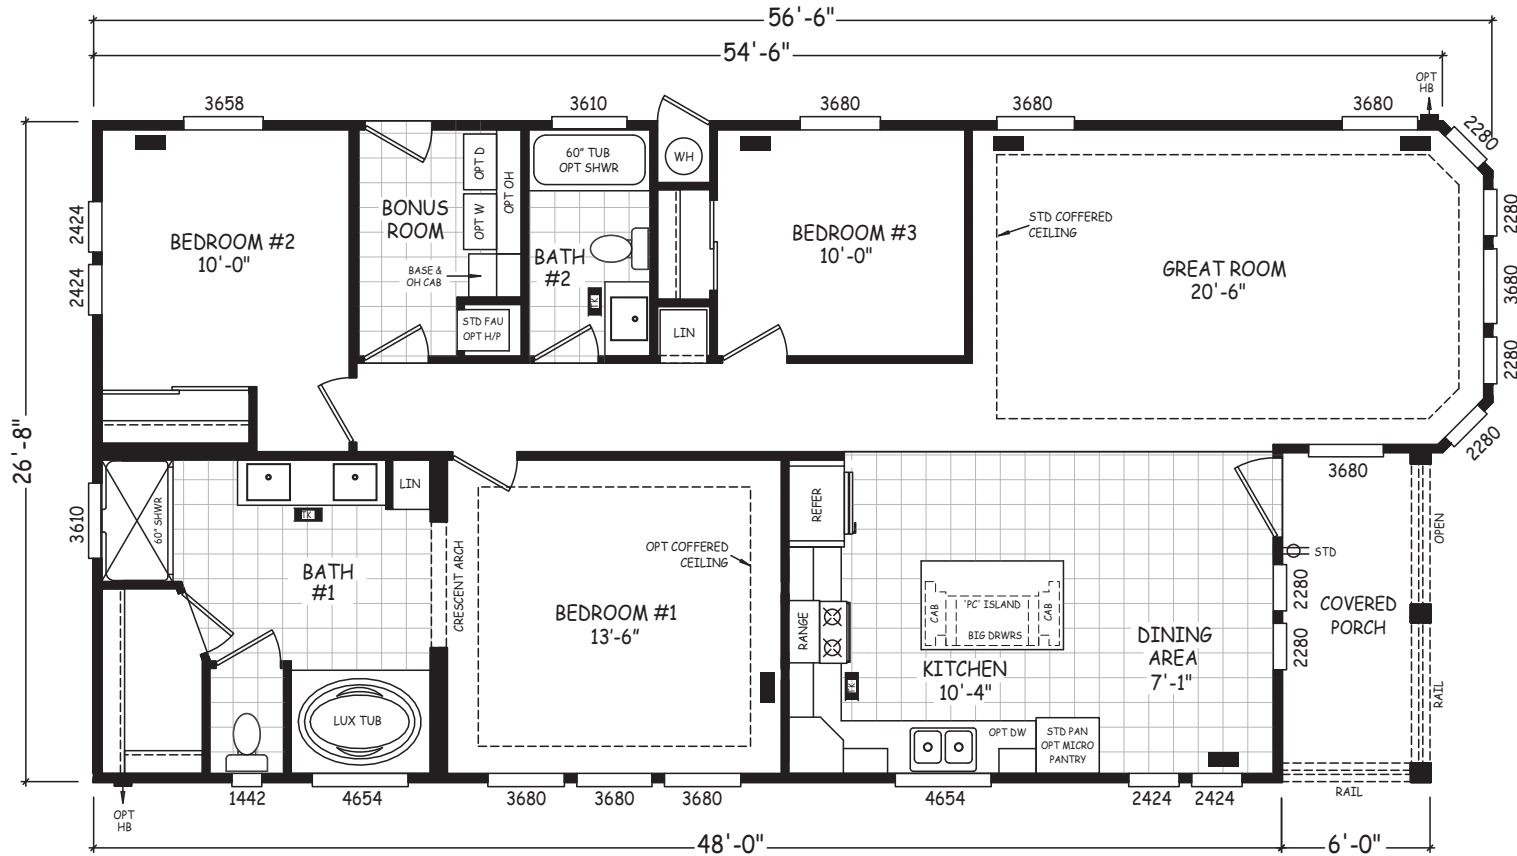

Beckett

Pacifica Series

1,470 SQ. FT. (Approximate) 3 Bedroom, 2 Bath

Last Updated: 8-22-22

FACTORY SELECT HOMES

4455 N. Stockton Hill Rd.
Kingman, AZ 86409

FactorySelectMH.com | 1-800-965-3641

IMPORTANT: Alta Cima Corp reserves the right to modify, cancel or substitute products or features of this event at any time without prior notice or obligation. Pictures and other promotional materials are representative and may depict or contain floor plans, square footages, elevations, options, upgrades, extra design features, decorations, floor coverings, specialty light fixtures, custom paint and wall coverings, window treatments, landscaping, sound and alarm systems, furnishings, appliances, and other designer/decorator features and amenities that are not included as part of the home and/or may not be available at all locations. Home, pricing and community information is subject to change, and homes to prior sale, at any time without notice or obligation. ©2020 Alta Cima Corp. All rights reserved.