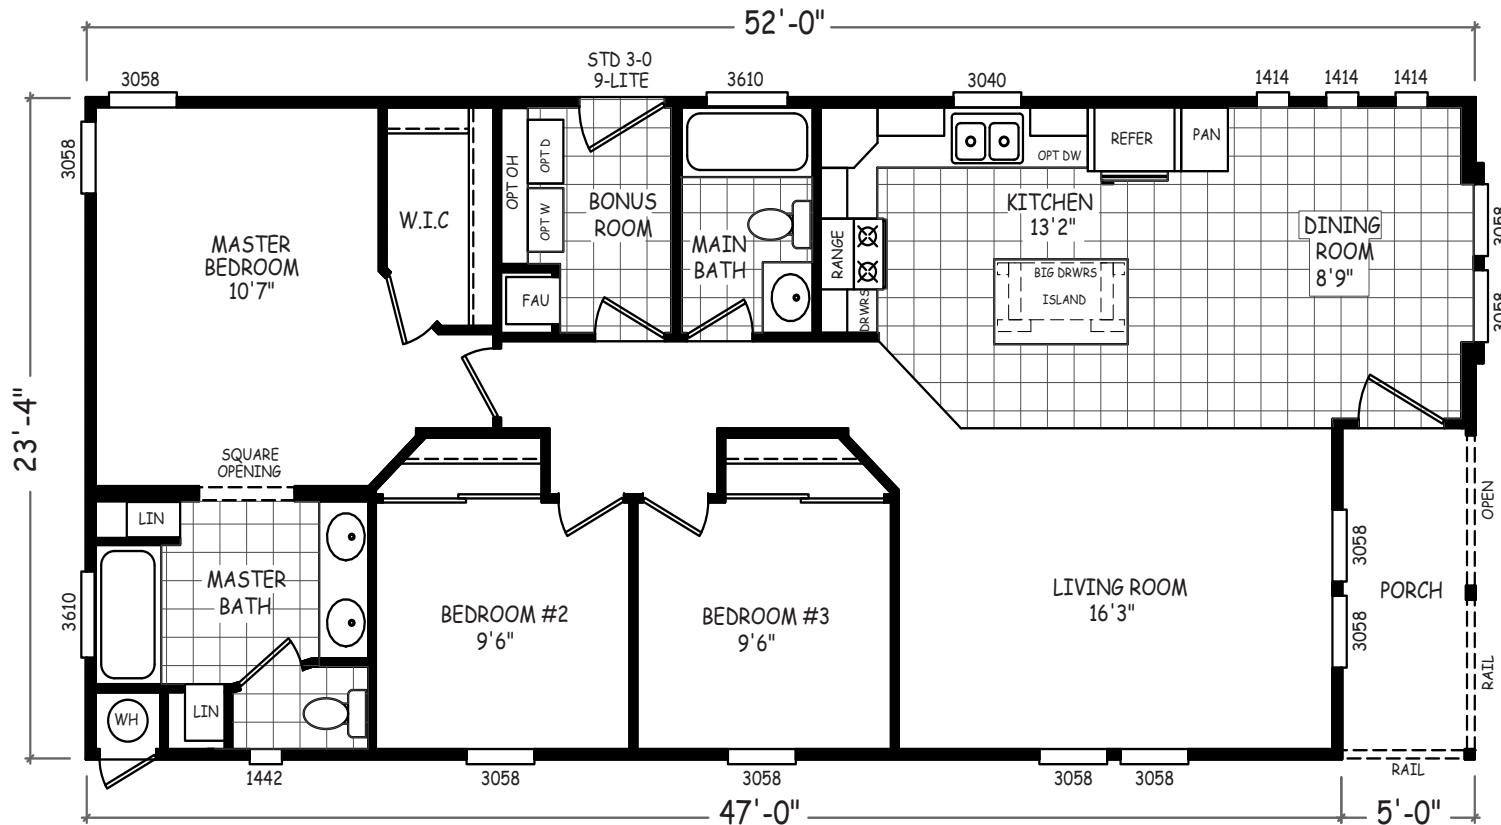

Barmar

Sedona Ridge Series

1,213 SQ. FT. (Approximate) 3 Bedroom, 2 Bath

Last Updated: 12-15-20

FACTORY SELECT HOMES

4455 N. Stockton Hill Rd.
Kingman, AZ 86409

FactorySelectMH.com | 1-800-965-3641

IMPORTANT: Alta Cima Corp reserves the right to modify, cancel or substitute products or features of this event at any time without prior notice or obligation. Pictures and other promotional materials are representative and may depict or contain floor plans, square footages, elevations, options, upgrades, extra design features, decorations, floor coverings, specialty light fixtures, custom paint and wall coverings, window treatments, landscaping, sound and alarm systems, furnishings, appliances, and other designer/decorator features and amenities that are not included as part of the home and/or may not be available at all locations. Home, pricing and community information is subject to change, and homes to prior sale, at any time without notice or obligation. ©2020 Alta Cima Corp. All rights reserved.