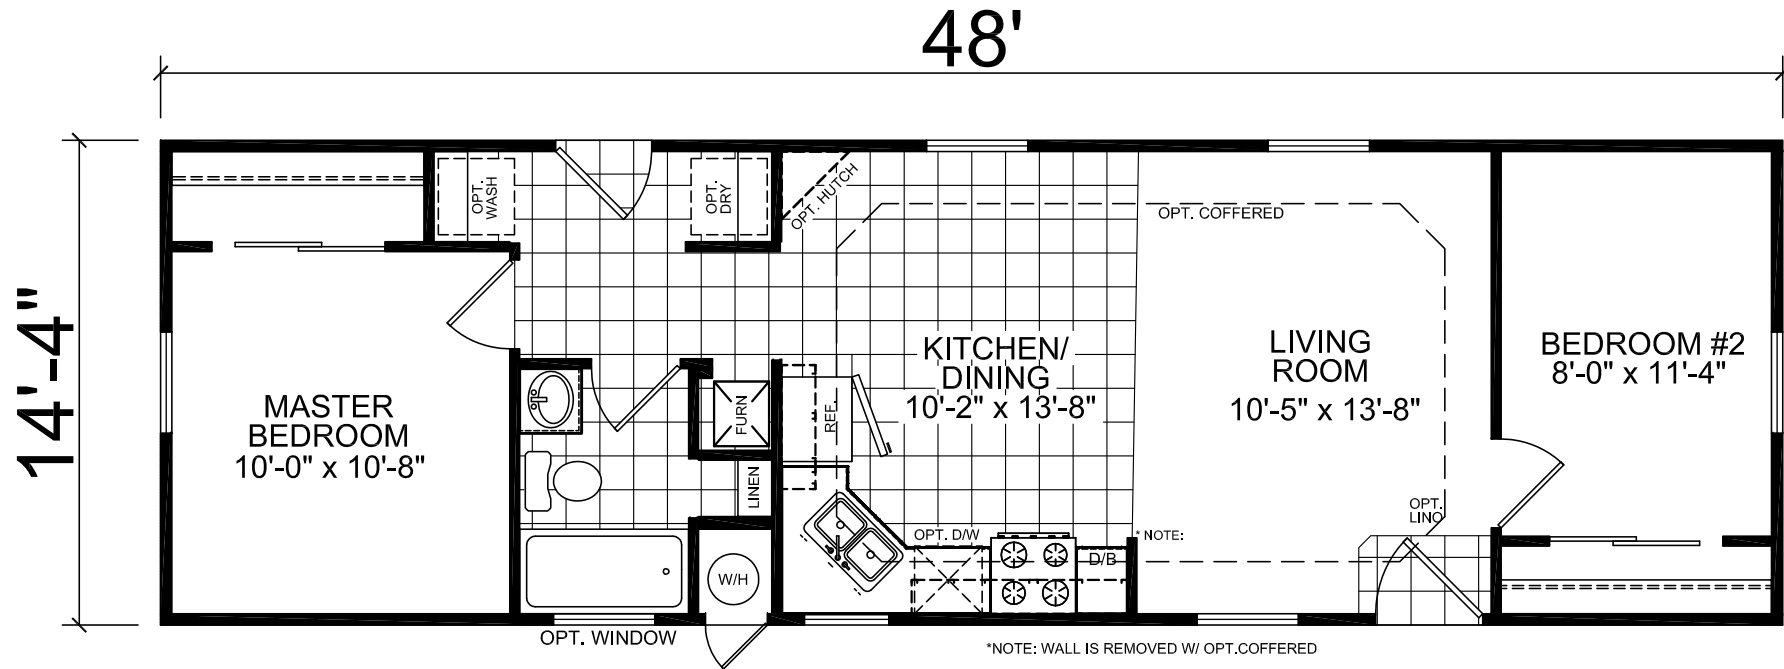

Amana

Creekside Manor Series

688 SQ. FT. (Approximate) 2 Bedrooms, 1 Bath

Last Updated: 10-13-20

FACTORY SELECT HOMES
4455 N. Stockton Hill Rd.
Kingman, AZ 86409

FactorySelectMH.com | 1-800-965-3641

IMPORTANT: Alta Cima Corp reserves the right to modify, cancel or substitute products or features of this event at any time without prior notice or obligation. Pictures and other promotional materials are representative and may depict or contain floor plans, square footages, elevations, options, upgrades, extra design features, decorations, floor coverings, specialty light fixtures, custom paint and wall coverings, window treatments, landscaping, sound and alarm systems, furnishings, appliances, and other designer/decorator features and amenities that are not included as part of the home and/or may not be available at all locations. Home, pricing and community information is subject to change, and homes to prior sale, at any time without notice or obligation. ©2020 Alta Cima Corp. All rights reserved.