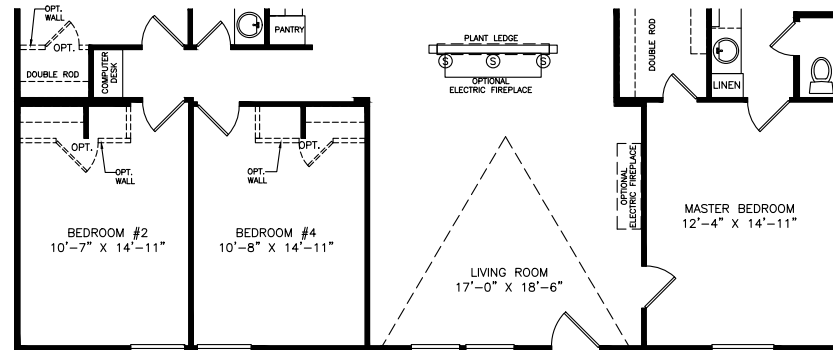

# Almy

Classic Series - Multi Section

1,622 SQ. FT. (Approximate) 3 Bedrooms, 2 Baths

Last Updated: 6-25-21

**FACTORY SELECT HOMES**  
4455 N. Stockton Hill Rd.  
Kingman, AZ 86409

**FactorySelectMH.com | 1-800-965-3641**