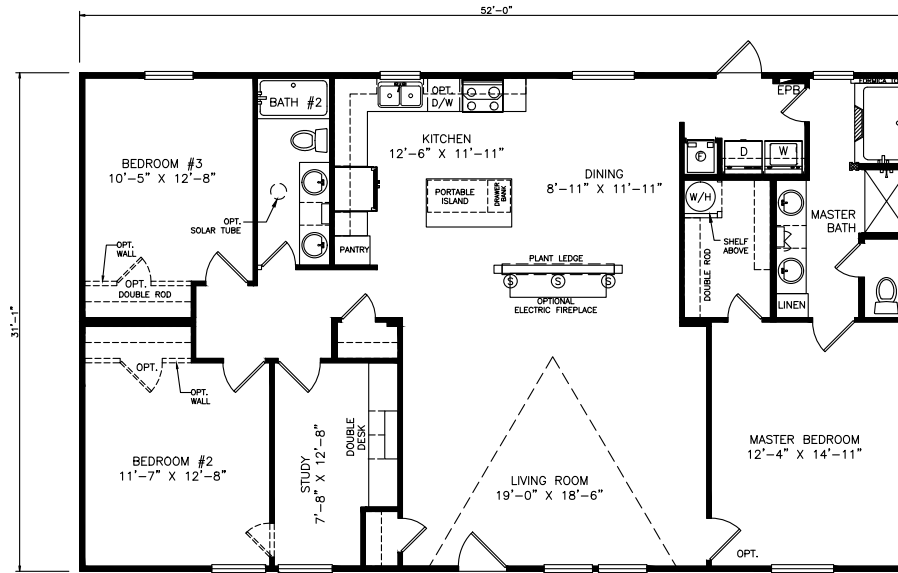

# Almy

Classic Series - Multi Section

1,622 SQ. FT. (Approximate) 3 Bedrooms, 2 Baths

Last Updated: 6-25-21

**FACTORY SELECT HOMES**  
4455 N. Stockton Hill Rd.  
Kingman, AZ 86409

**FactorySelectMH.com | 1-800-965-3641**