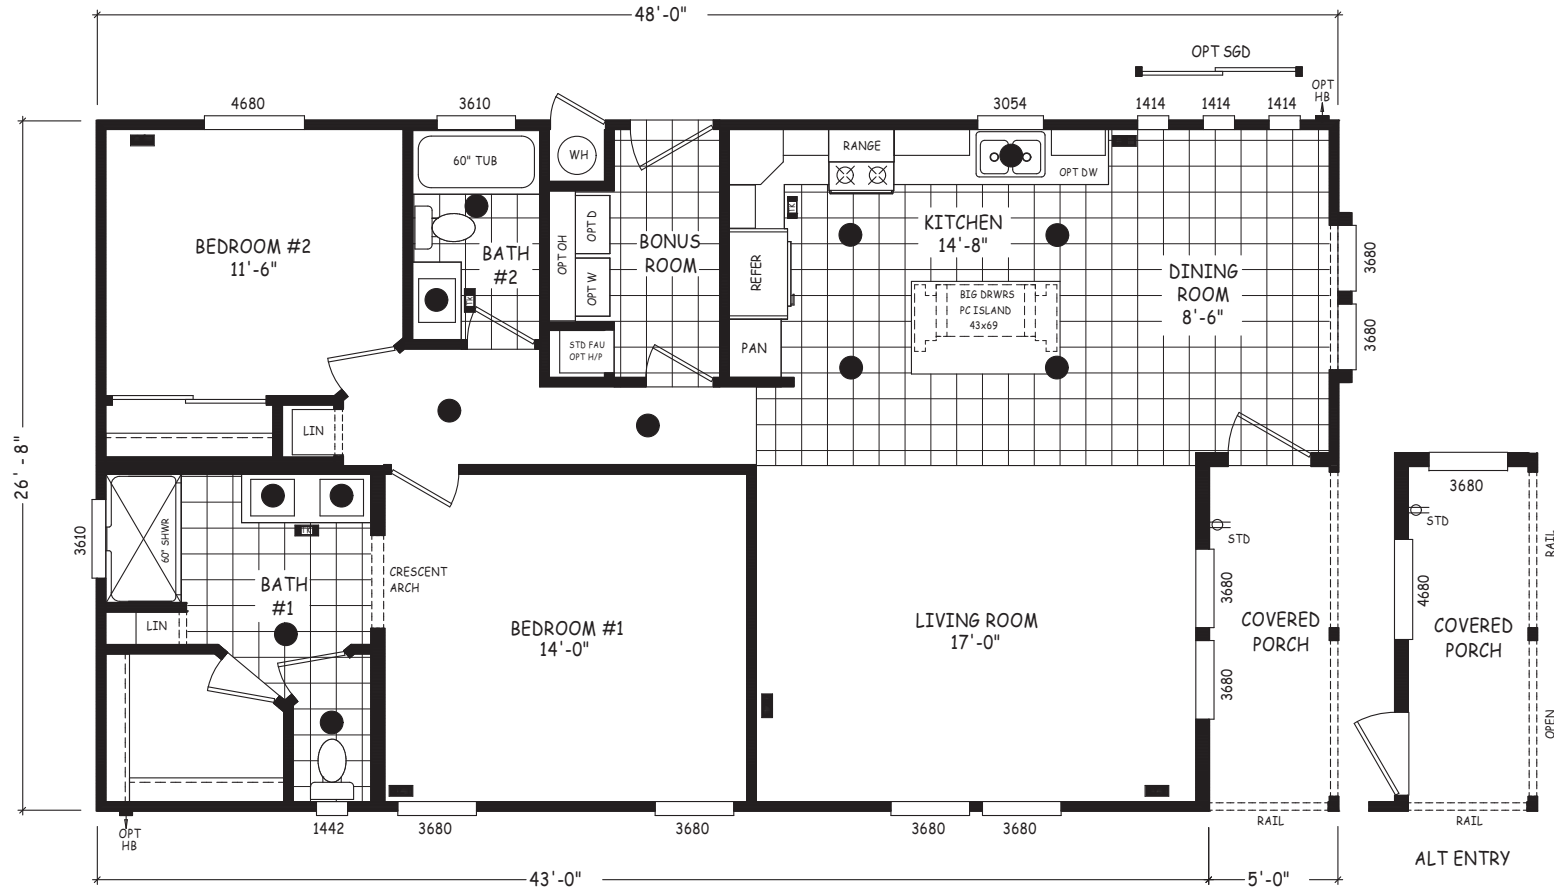

Aguilar

Pinnacle Series

1,280 SQ. FT. (Approximate) 2 Bedroom, 2 Bath

Last Updated: 12-7-23

FACTORY SELECT HOMES

4455 N. Stockton Hill Rd.
Kingman, AZ 86409

FactorySelectMH.com | 1-800-965-3641

IMPORTANT: Alta Cima Corp reserves the right to modify, cancel or substitute products or features of this event at any time without prior notice or obligation. Pictures and other promotional materials are representative and may depict or contain floor plans, square footages, elevations, options, upgrades, extra design features, decorations, floor coverings, specialty light fixtures, custom paint and wall coverings, window treatments, landscaping, sound and alarm systems, furnishings, appliances, and other designer/decorator features and amenities that are not included as part of the home and/or may not be available at all locations. Home, pricing and community information is subject to change, and homes to prior sale, at any time without notice or obligation. ©2020 Alta Cima Corp. All rights reserved.