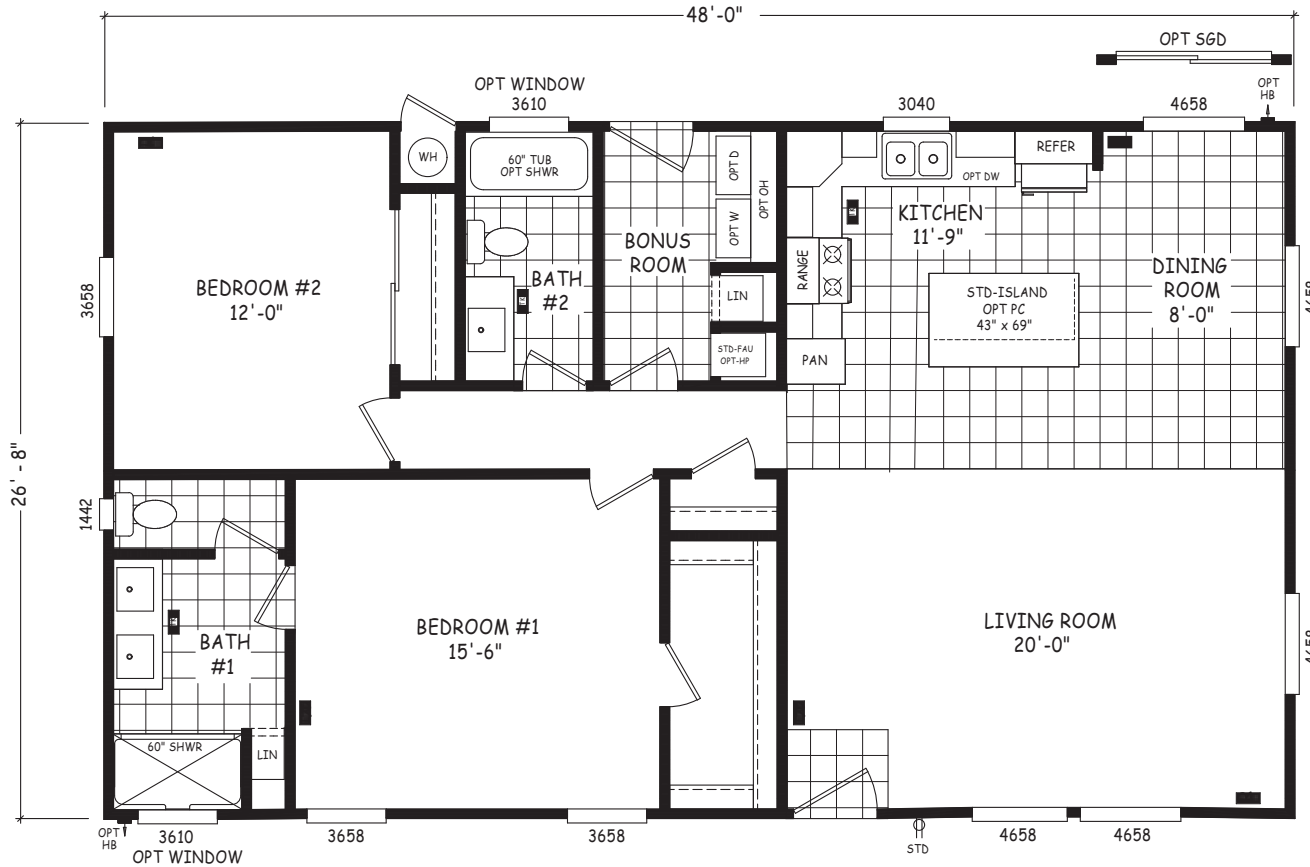

# Aden

Edge Series

1,280 SQ. FT. (Approximate) 2 Bedroom, 2 Bath

Last Updated: 8-22-22