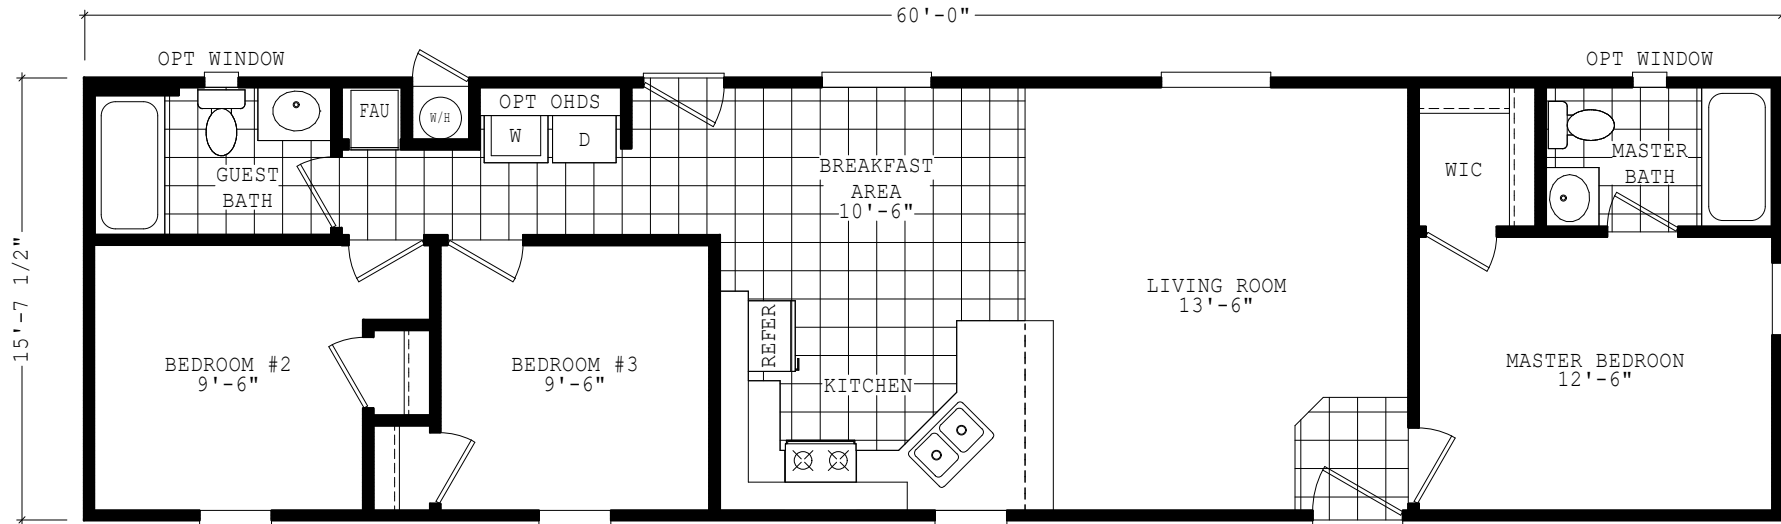

Zocalo

Liberty Series

937 SQ. FT. (Approximate) 3 Bedroom, 2 Bath

Last Updated: 4-10-24

FRONT ELEVATION

REAR ELEVATION

DOOR SIDE ELEVATION

OFFDOOR SIDE ELEVATION