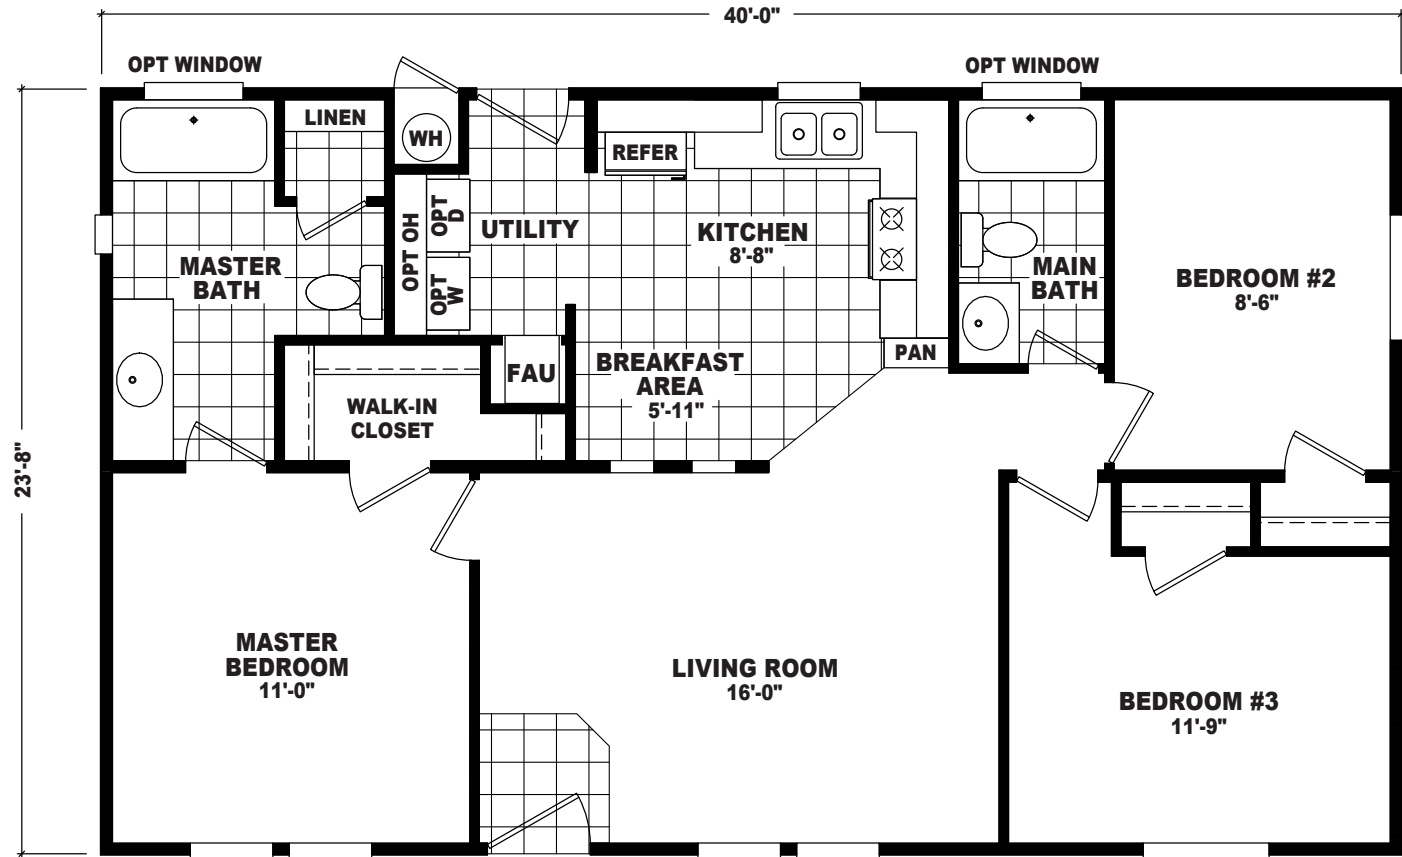

Zinnia

Value Series

946 SQ. FT. (Approximate) 3 Bedrooms, 2 Baths

Last Updated: 12-30-21

OPT FLASH BATH

THE HOME OUTLET
890 N. Arizona Ave.
Chandler, AZ 85225

TheHomeOutletAZ.com | 1-800-965-5401

IMPORTANT: Alta Cima Corp reserves the right to modify, cancel or substitute products or features of this event at any time without prior notice or obligation. Pictures and other promotional materials are representative and may depict or contain floor plans, square footages, elevations, options, upgrades, extra design features, decorations, floor coverings, specialty light fixtures, custom paint and wall coverings, window treatments, landscaping, sound and alarm systems, furnishings, appliances, and other designer/decorator features and amenities that are not included as part of the home and/or may not be available at all locations. Home, pricing and community information is subject to change, and homes to prior sale, at any time without notice or obligation. ©2020 Alta Cima Corp. All rights reserved.