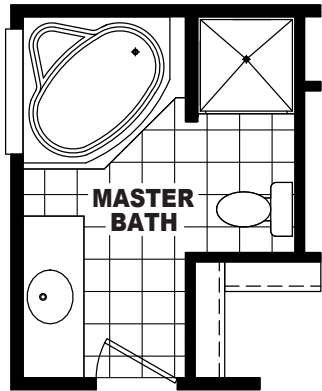

Zinnia

Value Series

946 SQ. FT. (Approximate) 3 Bedrooms, 2 Baths

Last Updated: 12-30-21

OPT FLASH BATH

THE HOME OUTLET
890 N. Arizona Ave.
Chandler, AZ 85225

TheHomeOutletAZ.com | 1-800-965-5401

IMPORTANT: Alta Cima Corp reserves the right to modify, cancel or substitute products or features of this event at any time without prior notice or obligation. Pictures and other promotional materials are representative and may depict or contain floor plans, square footages, elevations, options, upgrades, extra design features, decorations, floor coverings, specialty light fixtures, custom paint and wall coverings, window treatments, landscaping, sound and alarm systems, furnishings, appliances, and other designer/decorator features and amenities that are not included as part of the home and/or may not be available at all locations. Home, pricing and community information is subject to change, and homes to prior sale, at any time without notice or obligation. ©2020 Alta Cima Corp. All rights reserved.