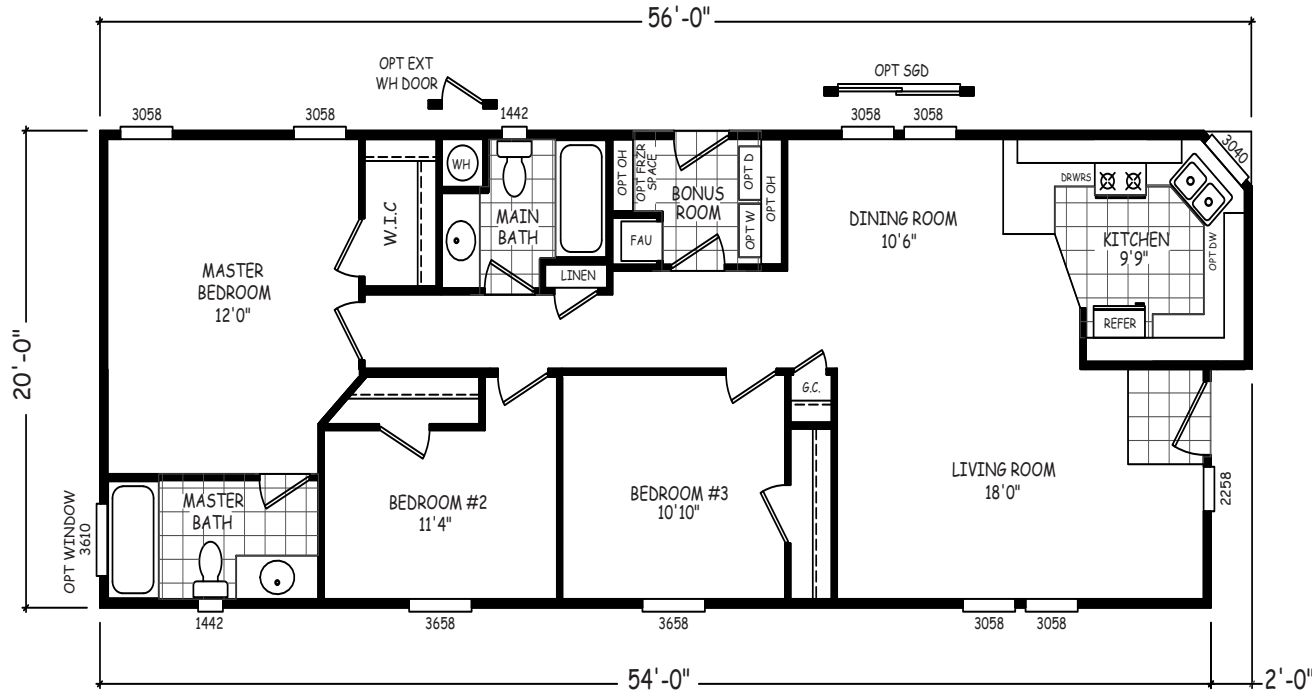

Zenith

GS Series

1,100 SQ. FT. (Approximate) 3 Bedroom, 2 Bath

Last Updated: 10-30-20

THE HOME OUTLET
890 N. Arizona Ave.
Chandler, AZ 85225

TheHomeOutletAZ.com | 1-800-965-5401

IMPORTANT: Alta Cima Corp reserves the right to modify, cancel or substitute products or features of this event at any time without prior notice or obligation. Pictures and other promotional materials are representative and may depict or contain floor plans, square footages, elevations, options, upgrades, extra design features, decorations, floor coverings, specialty light fixtures, custom paint and wall coverings, window treatments, landscaping, sound and alarm systems, furnishings, appliances, and other designer/decorator features and amenities that are not included as part of the home and/or may not be available at all locations. Home, pricing and community information is subject to change, and homes to prior sale, at any time without notice or obligation. ©2020 Alta Cima Corp. All rights reserved.