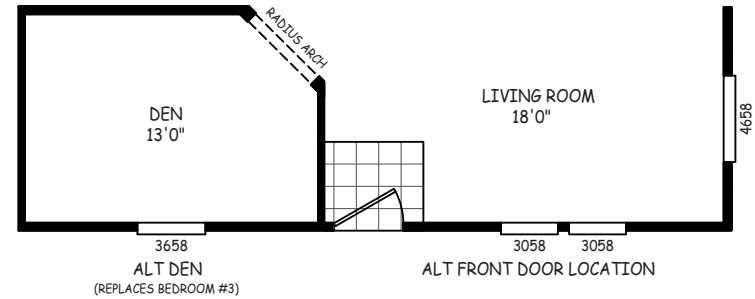

Zenith

GS Series

1,100 SQ. FT. (Approximate) 3 Bedroom, 2 Bath

Last Updated: 10-30-20

THE HOME OUTLET
890 N. Arizona Ave.
Chandler, AZ 85225

TheHomeOutletAZ.com | 1-800-965-5401

IMPORTANT: Alta Cima Corp reserves the right to modify, cancel or substitute products or features of this event at any time without prior notice or obligation. Pictures and other promotional materials are representative and may depict or contain floor plans, square footages, elevations, options, upgrades, extra design features, decorations, floor coverings, specialty light fixtures, custom paint and wall coverings, window treatments, landscaping, sound and alarm systems, furnishings, appliances, and other designer/decorator features and amenities that are not included as part of the home and/or may not be available at all locations. Home, pricing and community information is subject to change, and homes to prior sale, at any time without notice or obligation. ©2020 Alta Cima Corp. All rights reserved.