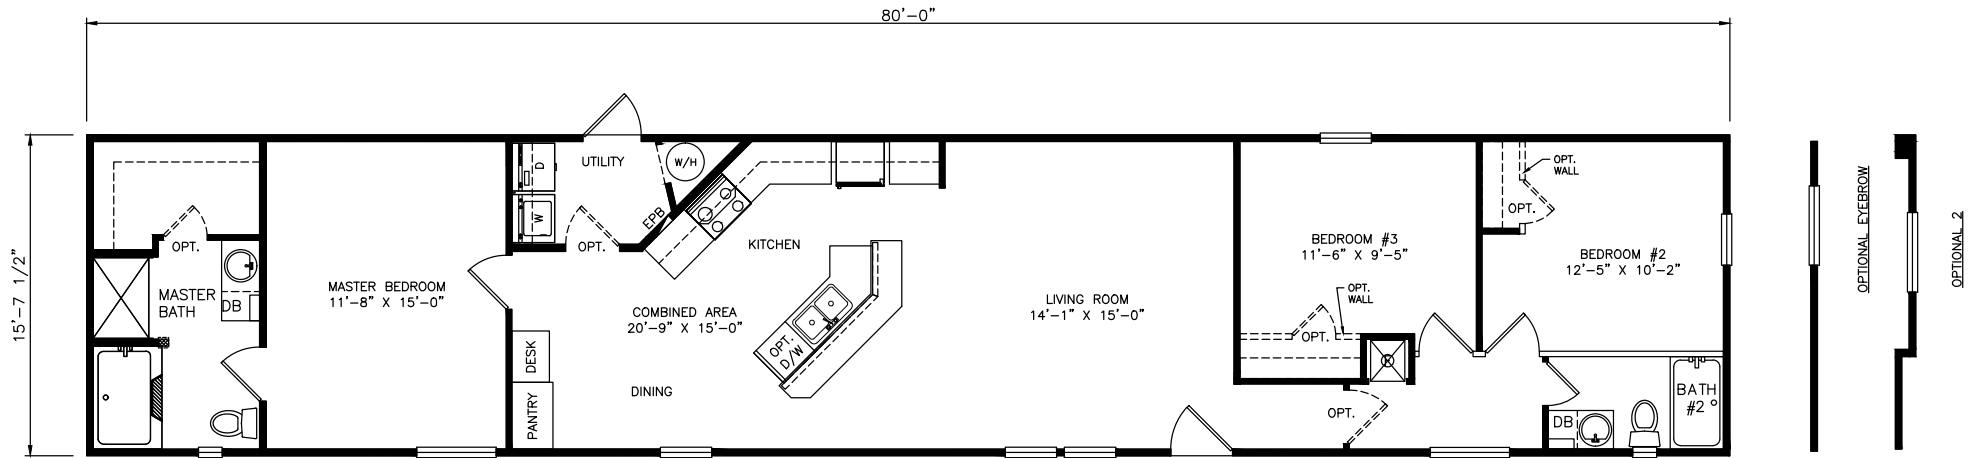

Yoder

Heritage Series - Single Section

1,256 SQ. FT. (Approximate) 3 Bedrooms, 2 Baths

Last Updated: 6-22-21

THE HOME OUTLET
890 N. Arizona Ave.
Chandler, AZ 85225

TheHomeOutletAZ.com | 1-800-965-5401

IMPORTANT: Alta Cima Corp reserves the right to modify, cancel or substitute products or features of this event at any time without prior notice or obligation. Pictures and other promotional materials are representative and may depict or contain floor plans, square footages, elevations, options, upgrades, extra design features, decorations, floor coverings, specialty light fixtures, custom paint and wall coverings, window treatments, landscaping, sound and alarm systems, furnishings, appliances, and other designer/decorator features and amenities that are not included as part of the home and/or may not be available at all locations. Home, pricing and community information is subject to change, and homes to prior sale, at any time without notice or obligation. ©2020 Alta Cima Corp. All rights reserved.