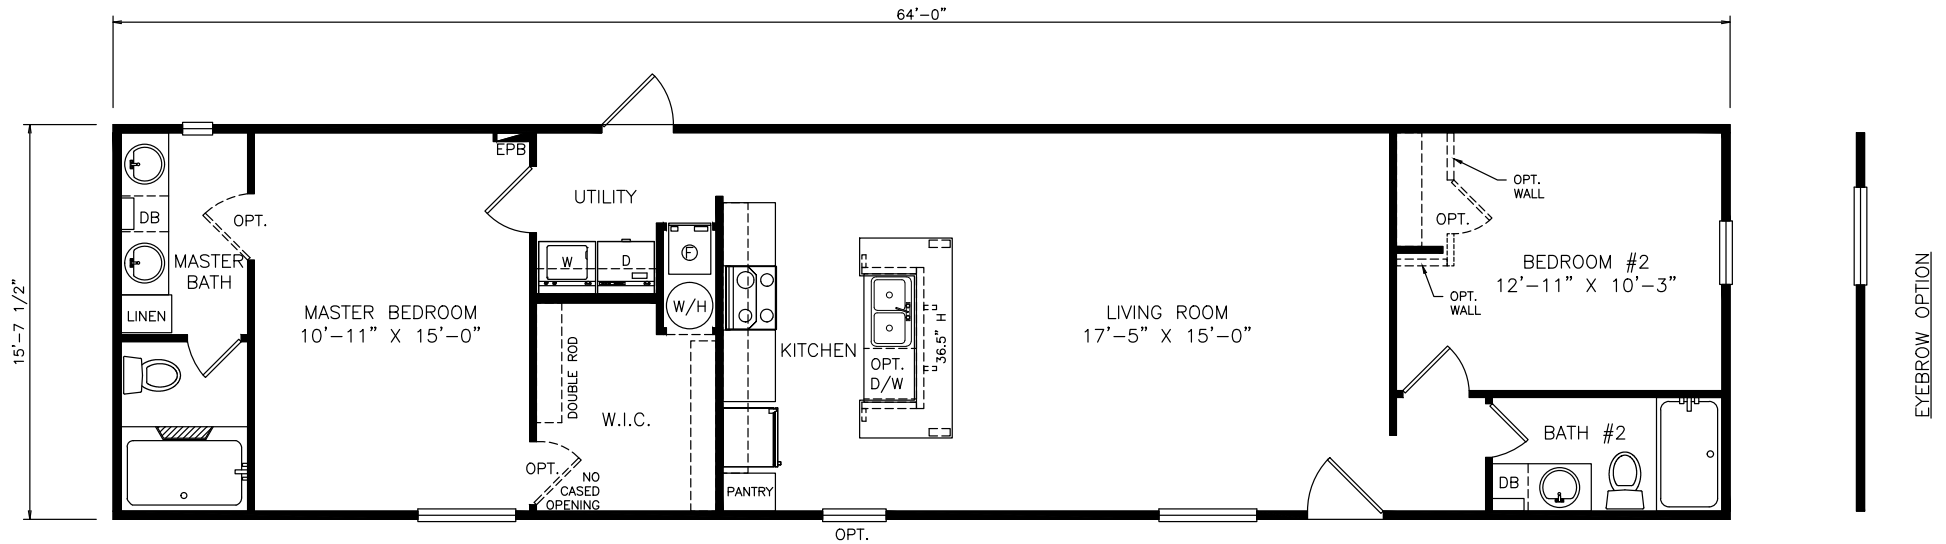

Wren

Heritage Series - Single Section

1,005 SQ. FT. (Approximate) 2 Bedrooms, 2 Baths

Last Updated: 6-22-21

THE HOME OUTLET
890 N. Arizona Ave.
Chandler, AZ 85225

TheHomeOutletAZ.com | 1-800-965-5401

IMPORTANT: Alta Cima Corp reserves the right to modify, cancel or substitute products or features of this event at any time without prior notice or obligation. Pictures and other promotional materials are representative and may depict or contain floor plans, square footages, elevations, options, upgrades, extra design features, decorations, floor coverings, specialty light fixtures, custom paint and wall coverings, window treatments, landscaping, sound and alarm systems, furnishings, appliances, and other designer/decorator features and amenities that are not included as part of the home and/or may not be available at all locations. Home, pricing and community information is subject to change, and homes to prior sale, at any time without notice or obligation. ©2020 Alta Cima Corp. All rights reserved.