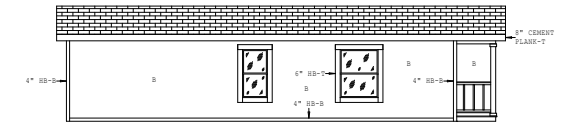

Willow Glen

Liberty Series

1,041 SQ. FT. (Approximate) 2 Bedroom, 2 Bath

Last Updated: 4-10-24

DOOR SIDE ELEVATION

FRONT ELEVATION

REAR ELEVATION

OFFDOOR SIDE ELEVATION