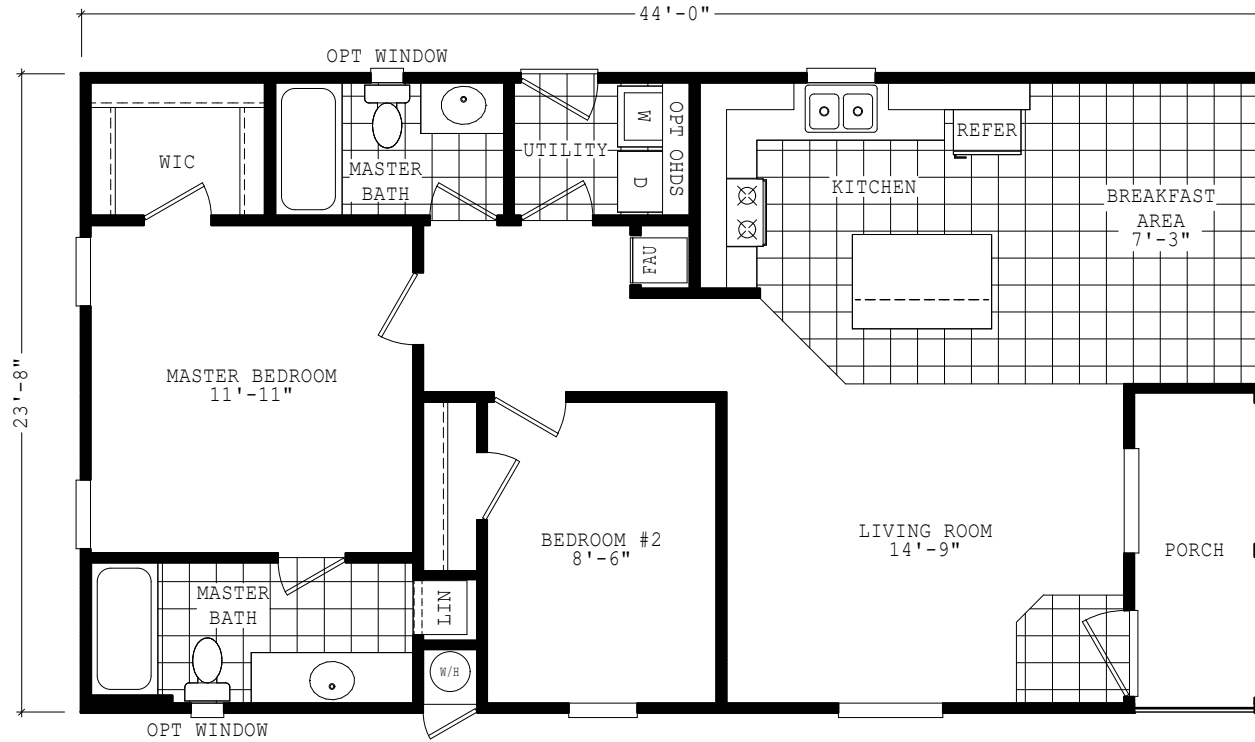

Willow Glen

Liberty Series

1,041 SQ. FT. (Approximate) 2 Bedroom, 2 Bath

Last Updated: 4-10-24

DOOR SIDE ELEVATION

FRONT ELEVATION

REAR ELEVATION

OFFDOOR SIDE ELEVATION