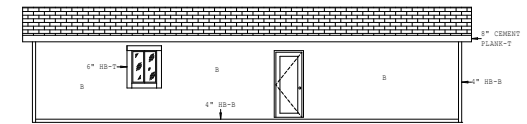

Willow Glen

Liberty Series

1,041 SQ. FT. (Approximate) 2 Bedroom, 2 Bath

Last Updated: 4-10-24

DOOR SIDE ELEVATION

FRONT ELEVATION

REAR ELEVATION

OFFDOOR SIDE ELEVATION