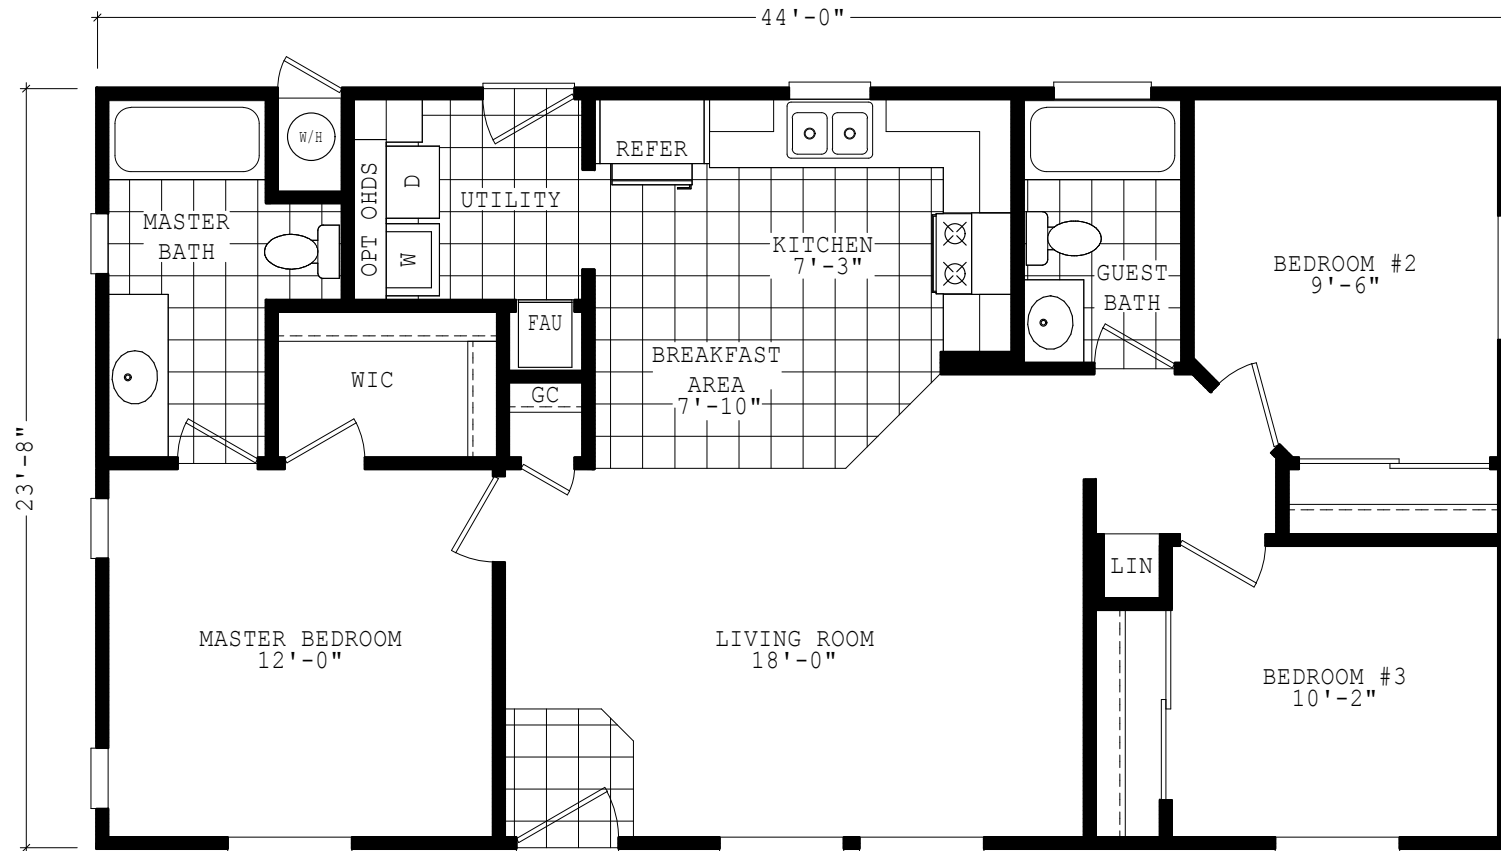

Willa

Sierra Value Series

1,041 SQ. FT. (Approximate) 3 Bedrooms, 2 Baths

Last Updated: 9-1-22

THE HOME OUTLET
890 N. Arizona Ave.
Chandler, AZ 85225

TheHomeOutletAZ.com | 1-800-965-5401

IMPORTANT: Alta Cima Corp reserves the right to modify, cancel or substitute products or features of this event at any time without prior notice or obligation. Pictures and other promotional materials are representative and may depict or contain floor plans, square footages, elevations, options, upgrades, extra design features, decorations, floor coverings, specialty light fixtures, custom paint and wall coverings, window treatments, landscaping, sound and alarm systems, furnishings, appliances, and other designer/decorator features and amenities that are not included as part of the home and/or may not be available at all locations. Home, pricing and community information is subject to change, and homes to prior sale, at any time without notice or obligation. ©2020 Alta Cima Corp. All rights reserved.