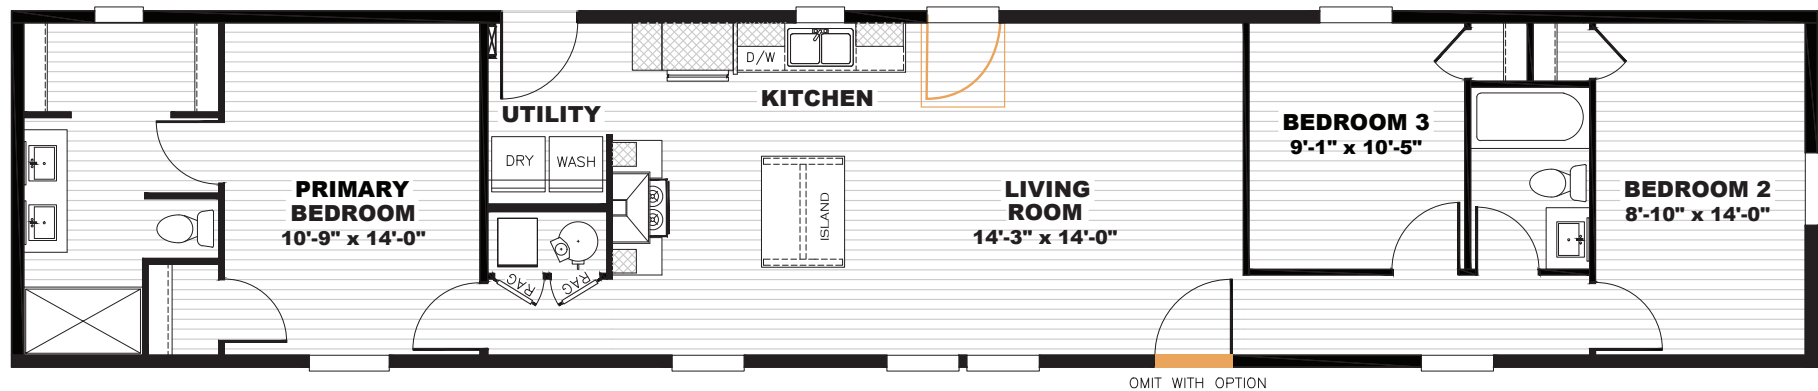

Wigton

Tempo Series - Single Section

1,140 SQ. FT. (Approximate) 3 Bedroom, 2 Bath

Last Updated: 7-10-22

 Alternate Door Location Available

THE HOME OUTLET
890 N. Arizona Ave.
Chandler, AZ 85225

TheHomeOutletAZ.com | 1-800-965-5401