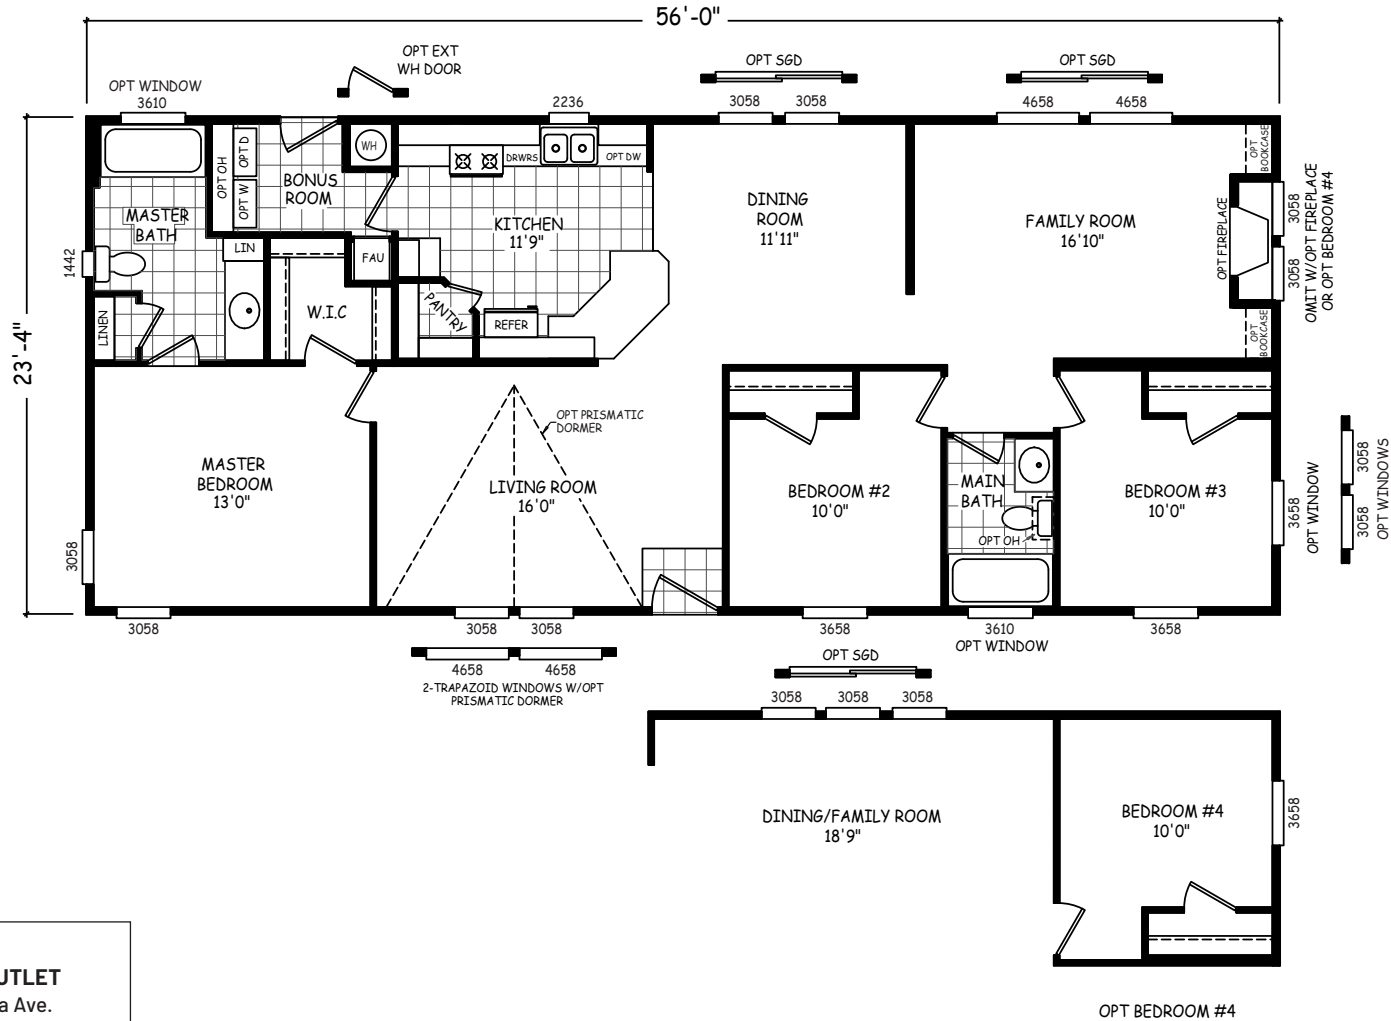

# Whitlock

GS Series

1,306 SQ. FT. (Approximate) 3 Bedroom, 2 Bath

Last Updated: 4-29-22

**THE HOME OUTLET**  
890 N. Arizona Ave.  
Chandler, AZ 85225

**TheHomeOutletAZ.com | 1-800-965-5401**

**IMPORTANT:** Alta Cima Corp reserves the right to modify, cancel or substitute products or features of this event at any time without prior notice or obligation. Pictures and other promotional materials are representative and may depict or contain floor plans, square footages, elevations, options, upgrades, extra design features, decorations, floor coverings, specialty light fixtures, custom paint and wall coverings, window treatments, landscaping, sound and alarm systems, furnishings, appliances, and other designer/decorator features and amenities that are not included as part of the home and/or may not be available at all locations. Home, pricing and community information is subject to change, and homes to prior sale, at any time without notice or obligation. ©2020 Alta Cima Corp. All rights reserved.