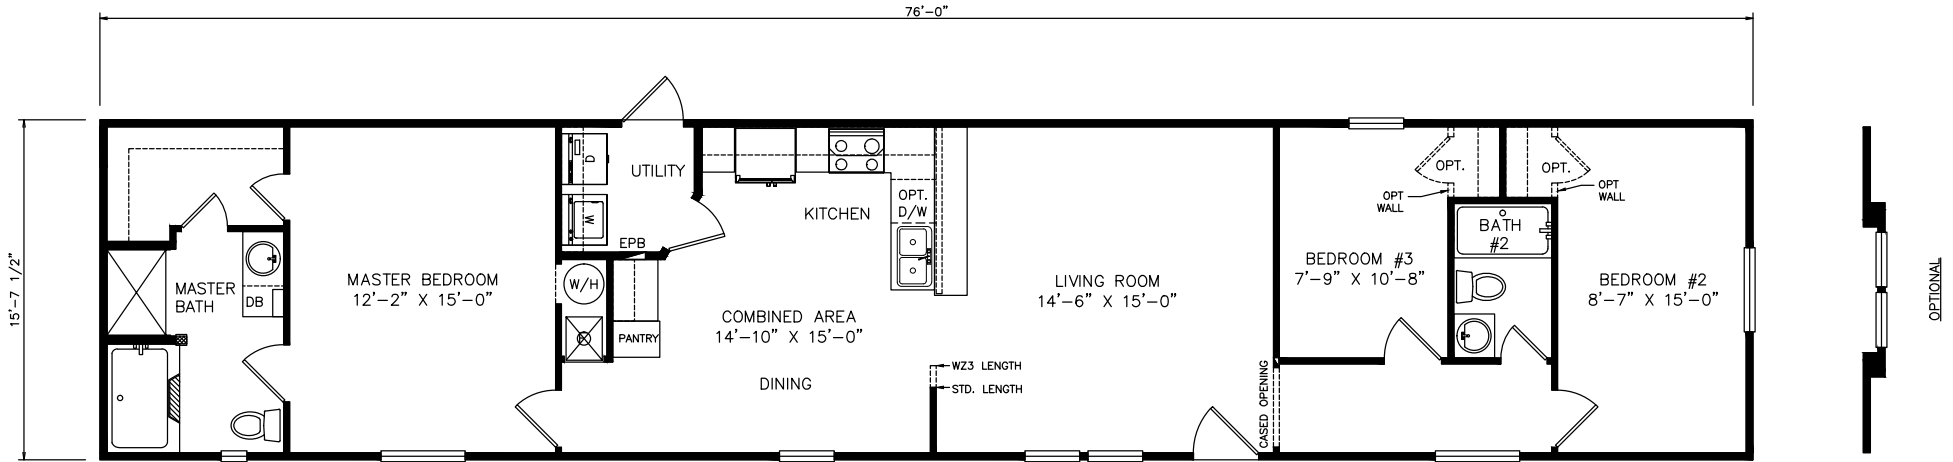

Wekiva

Classic Series - Single Section

1,193 SQ. FT. (Approximate) 3 Bedrooms, 2 Baths

Last Updated: 6-14-21

THE HOME OUTLET
890 N. Arizona Ave.
Chandler, AZ 85225

TheHomeOutletAZ.com | 1-800-965-5401

IMPORTANT: Alta Cima Corp reserves the right to modify, cancel or substitute products or features of this event at any time without prior notice or obligation. Pictures and other promotional materials are representative and may depict or contain floor plans, square footages, elevations, options, upgrades, extra design features, decorations, floor coverings, specialty light fixtures, custom paint and wall coverings, window treatments, landscaping, sound and alarm systems, furnishings, appliances, and other designer/decorator features and amenities that are not included as part of the home and/or may not be available at all locations. Home, pricing and community information is subject to change, and homes to prior sale, at any time without notice or obligation. ©2020 Alta Cima Corp. All rights reserved.