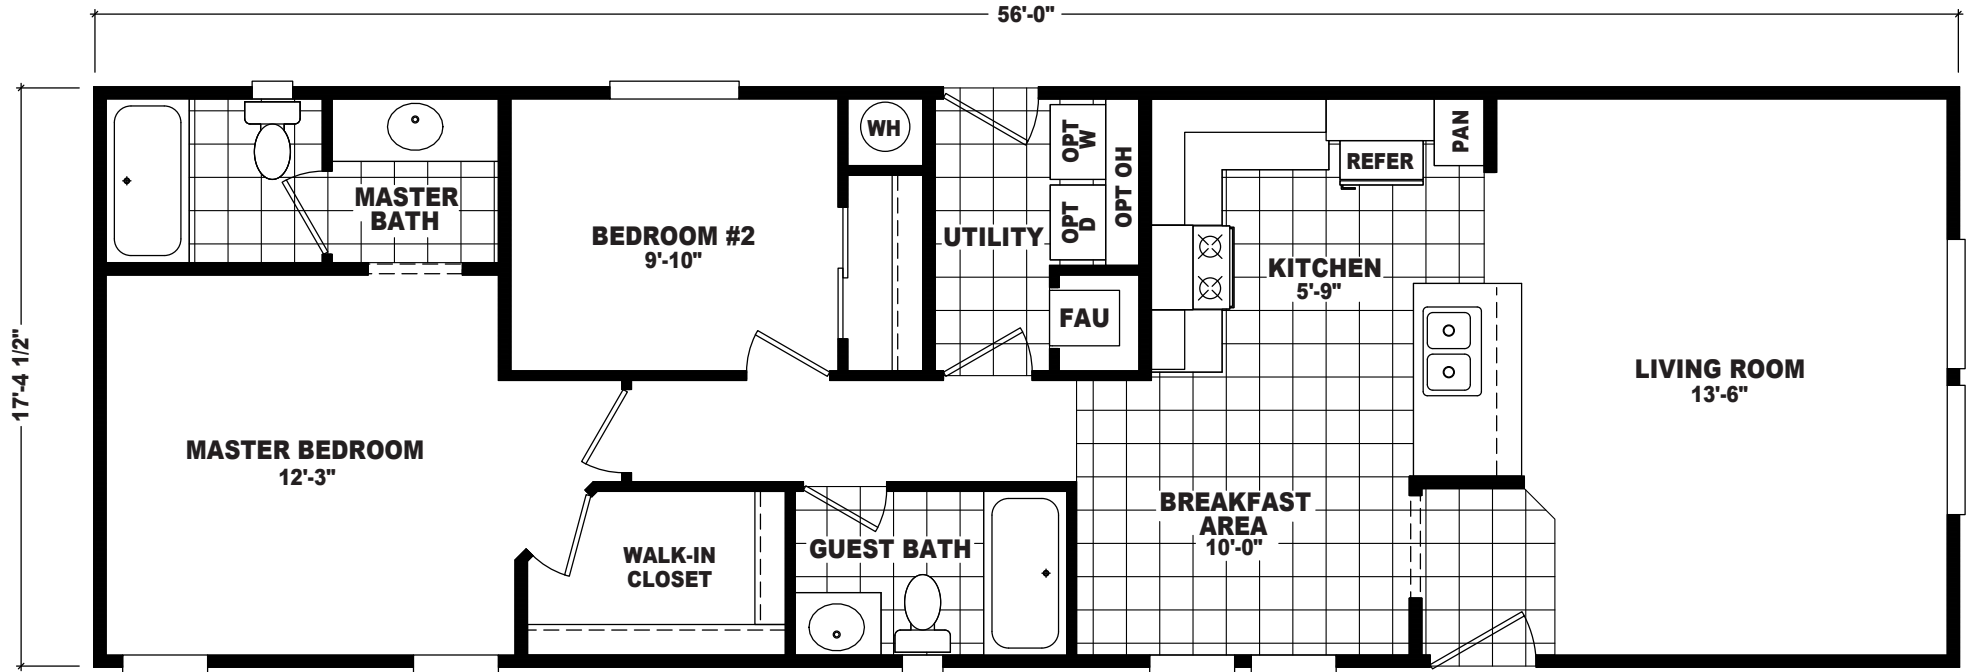

Wattlewood

Economy Plus Series

2 Bedroom, 2 Bath
Approx. 973 Sq. Ft.

Last Updated: 7-19-18

For Detailed Directions See Map On Our Website

I authorize The Home Outlet to build my house, per this plan.

X _____
Customer Signature/Date