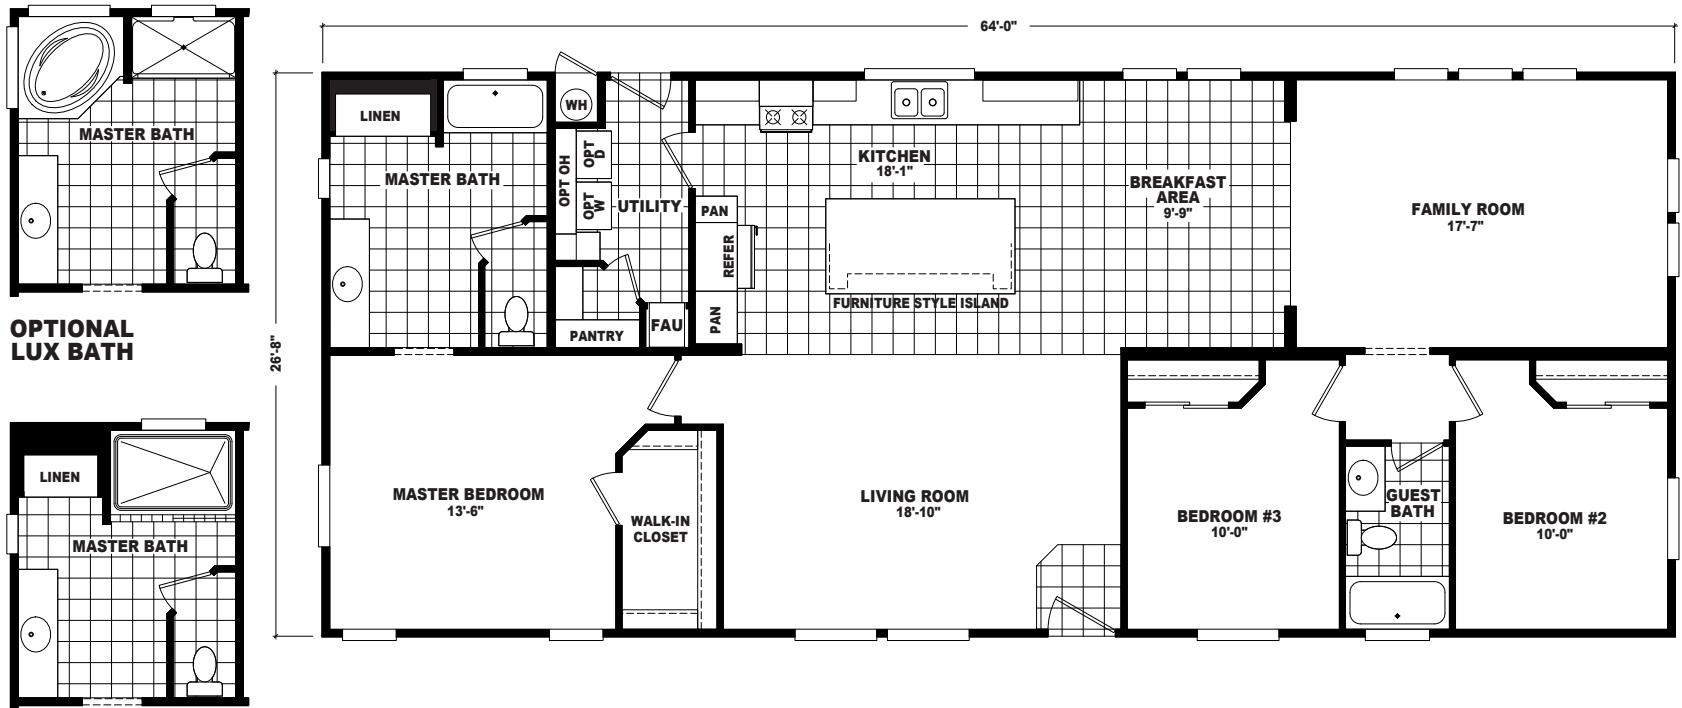

Virден

Mountain Ridge Series

3 Bedrooms, 2 Baths
Approx. 1,706 Sq. Ft.

Last Updated: 1-9-2020

OPTIONAL LUX BATH

OPTIONAL 4'x 6' CERAMIC TILE SHOWER WITH SHOWER SPA

The Home Outlet • Tucson
890 North Arizona Avenue
Chandler, Arizona 85225