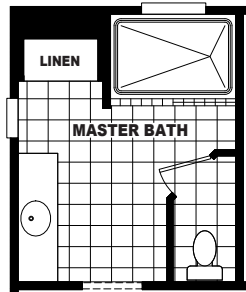

Virден

Mountain Ridge Series

3 Bedrooms, 2 Baths
Approx. 1,706 Sq. Ft.

Last Updated: 1-9-2020

OPTIONAL LUX BATH

OPTIONAL 4'x 6' CERAMIC TILE SHOWER WITH SHOWER SPA

The Home Outlet • Tucson
890 North Arizona Avenue
Chandler, Arizona 85225