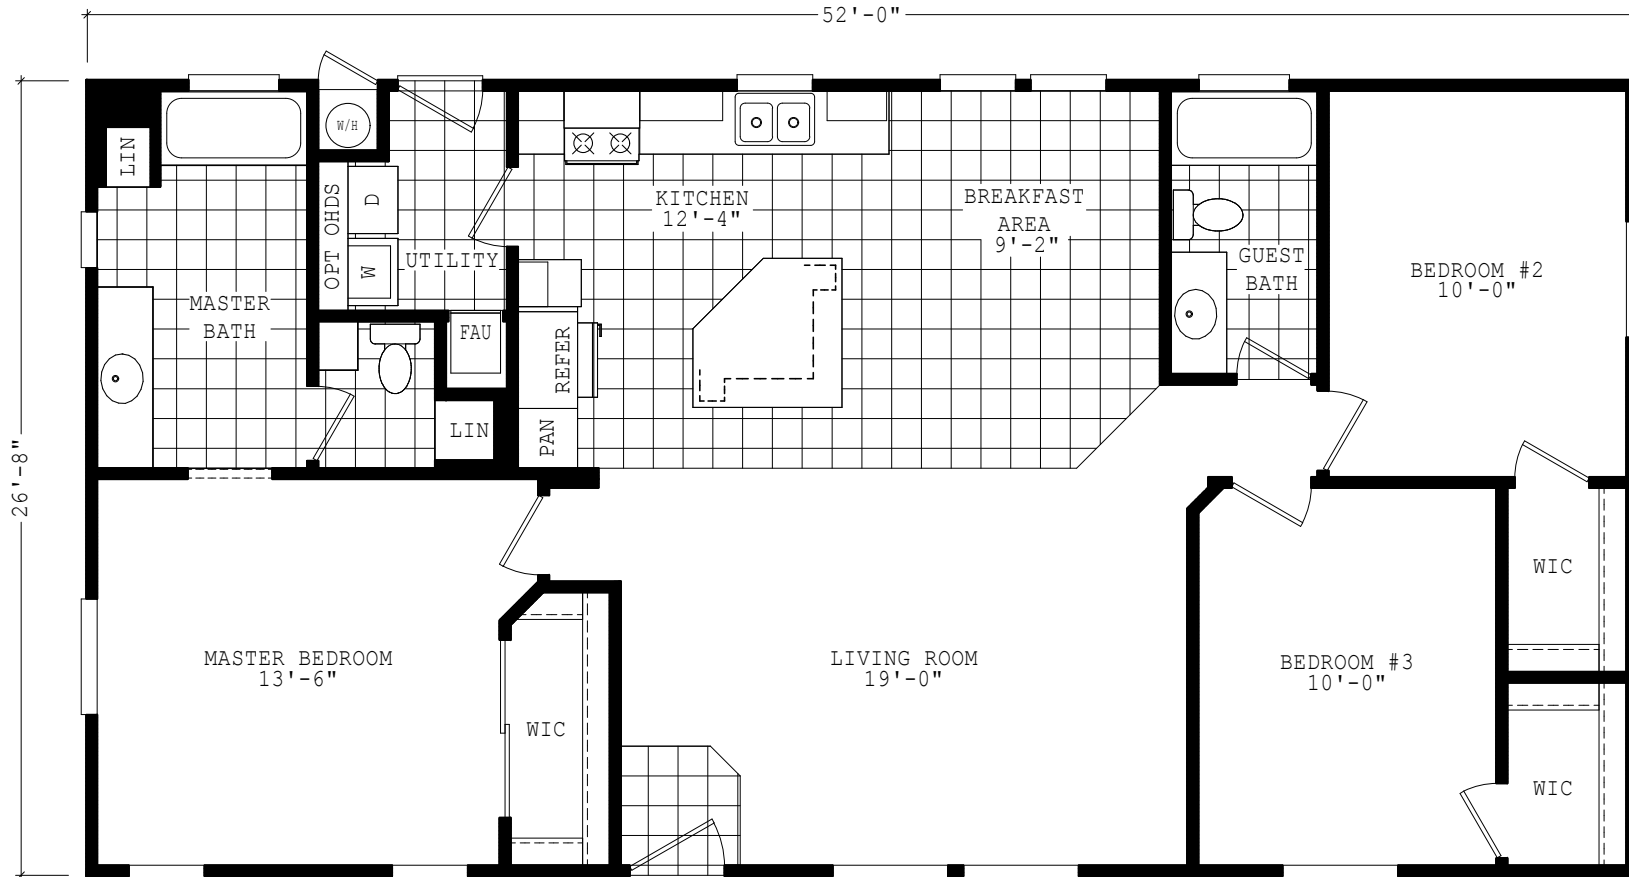

Verlot

Sierra Value Series

1,386 SQ. FT. (Approximate) 3 Bedrooms, 2 Baths

Last Updated: 9-1-22

THE HOME OUTLET
890 N. Arizona Ave.
Chandler, AZ 85225

TheHomeOutletAZ.com | 1-800-965-5401

IMPORTANT: Alta Cima Corp reserves the right to modify, cancel or substitute products or features of this event at any time without prior notice or obligation. Pictures and other promotional materials are representative and may depict or contain floor plans, square footages, elevations, options, upgrades, extra design features, decorations, floor coverings, specialty light fixtures, custom paint and wall coverings, window treatments, landscaping, sound and alarm systems, furnishings, appliances, and other designer/decorator features and amenities that are not included as part of the home and/or may not be available at all locations. Home, pricing and community information is subject to change, and homes to prior sale, at any time without notice or obligation. ©2020 Alta Cima Corp. All rights reserved.