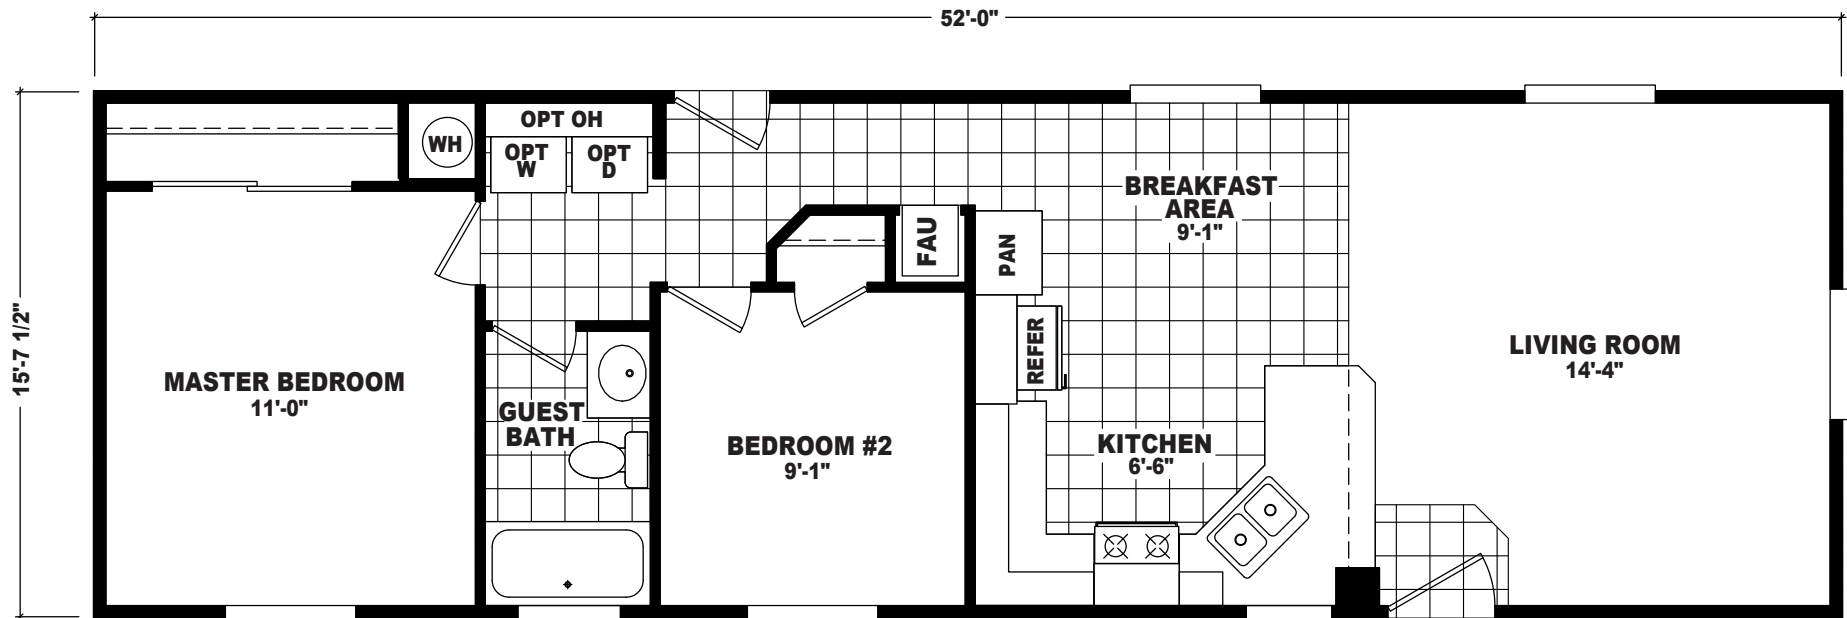

Verlea

Economy Plus Series

2 Bedroom, 1 Bath

Approx. 812 Sq. Ft.

Last Updated: 7-19-18

For Detailed Directions See Map On Our Website

I authorize The Home Outlet to build my house, per this plan.

X _____