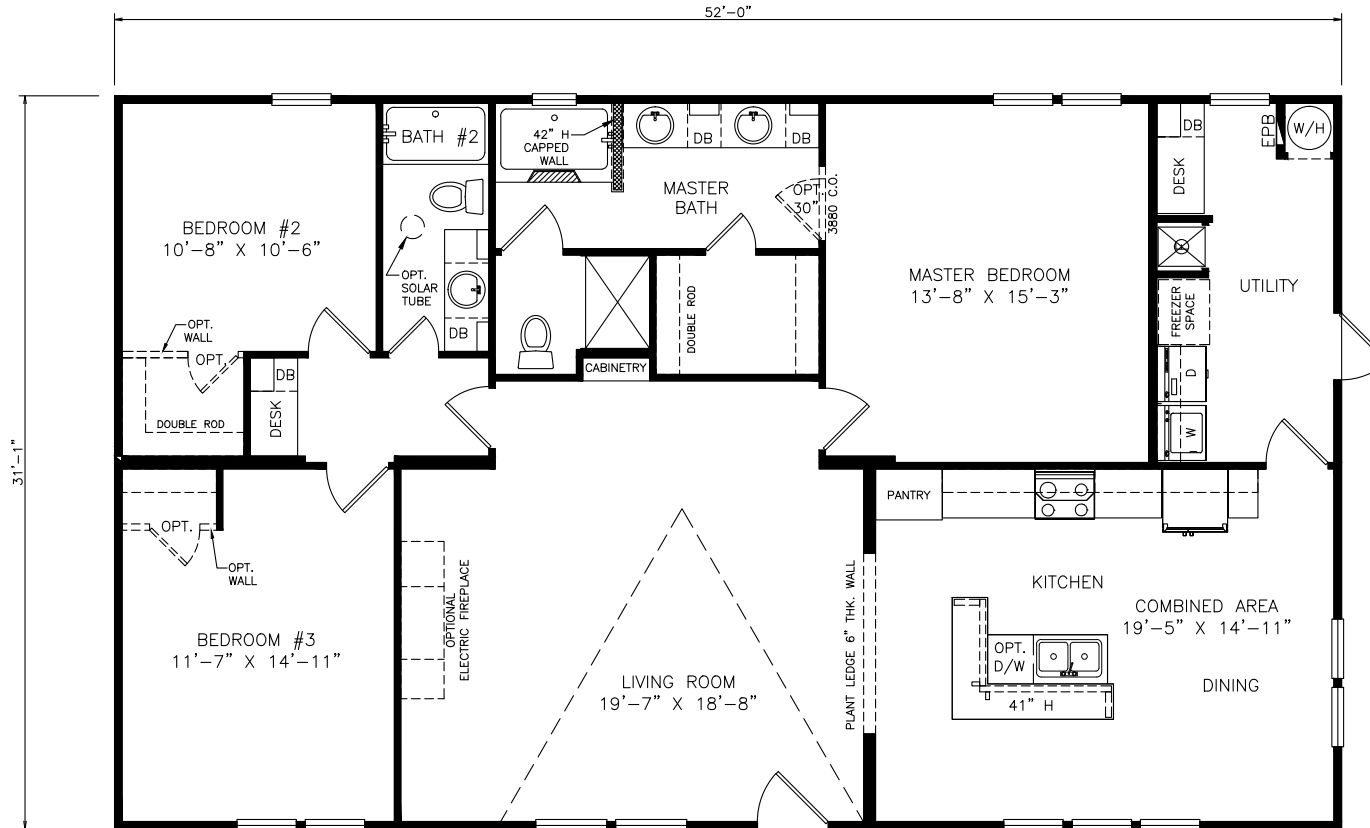

Upton

Heritage Series - Multi Section

1,622 SQ. FT. (Approximate) 3 Bedrooms, 2 Baths

Last Updated: 6-24-21

THE HOME OUTLET
890 N. Arizona Ave.
Chandler, AZ 85225

TheHomeOutletAZ.com | 1-800-965-5401

IMPORTANT: Alta Cima Corp reserves the right to modify, cancel or substitute products or features of this event at any time without prior notice or obligation. Pictures and other promotional materials are representative and may depict or contain floor plans, square footages, elevations, options, upgrades, extra design features, decorations, floor coverings, specialty light fixtures, custom paint and wall coverings, window treatments, landscaping, sound and alarm systems, furnishings, appliances, and other designer/decorator features and amenities that are not included as part of the home and/or may not be available at all locations. Home, pricing and community information is subject to change, and homes to prior sale, at any time without notice or obligation. ©2020 Alta Cima Corp. All rights reserved.