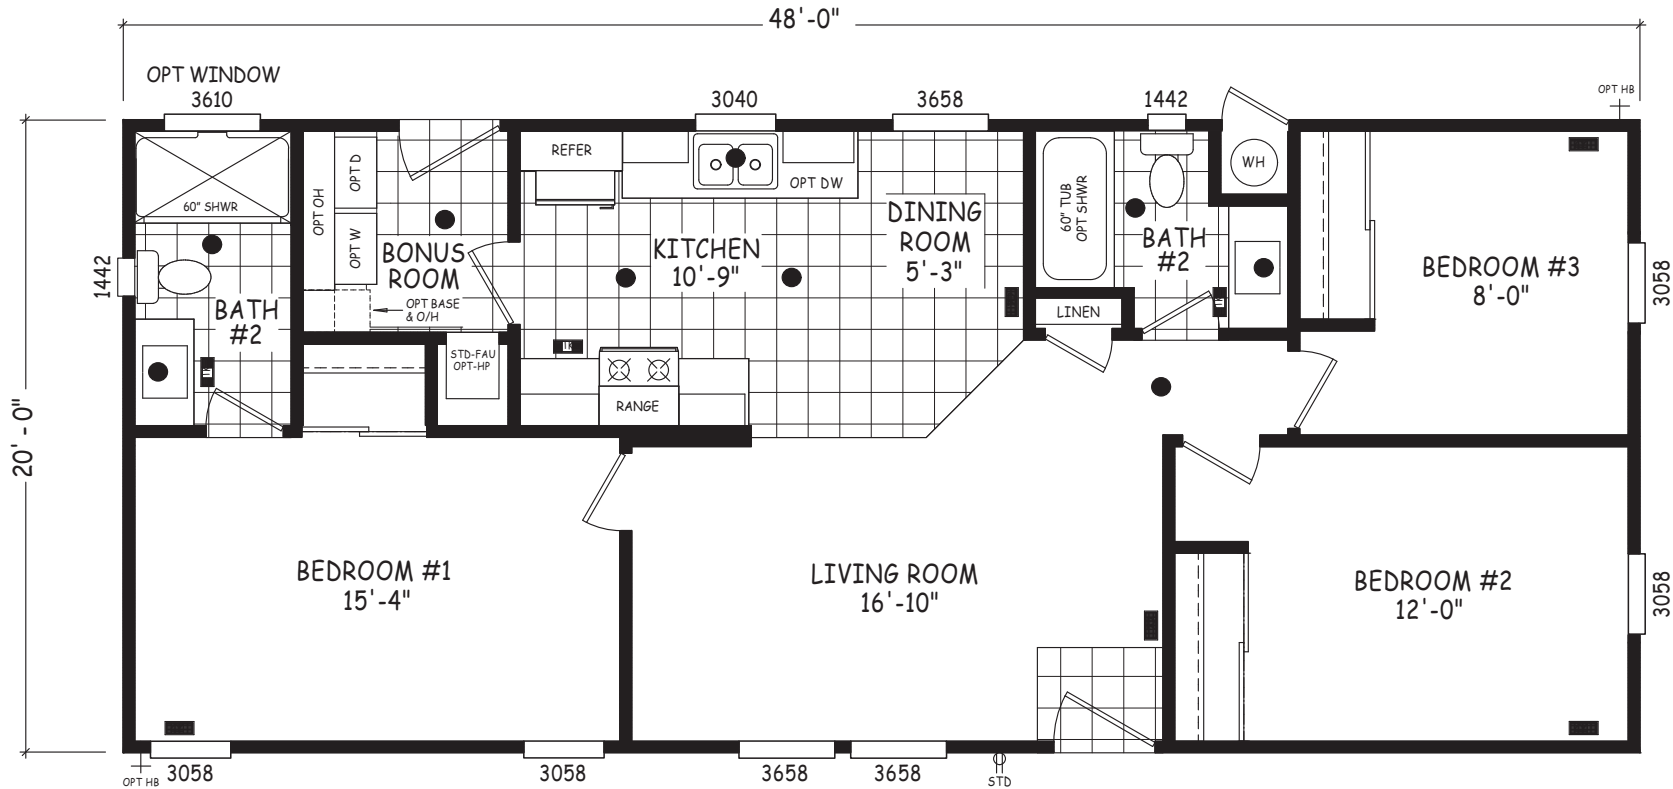

# Twilight

Edge Series

960 SQ. FT. (Approximate) 3 Bedroom, 2 Bath

Last Updated: 5-8-24

**THE HOME OUTLET**  
890 N. Arizona Ave.  
Chandler, AZ 85225

**TheHomeOutletAZ.com | 1-800-965-5401**

**IMPORTANT:** Alta Cima Corp reserves the right to modify, cancel or substitute products or features of this event at any time without prior notice or obligation. Pictures and other promotional materials are representative and may depict or contain floor plans, square footages, elevations, options, upgrades, extra design features, decorations, floor coverings, specialty light fixtures, custom paint and wall coverings, window treatments, landscaping, sound and alarm systems, furnishings, appliances, and other designer/decorator features and amenities that are not included as part of the home and/or may not be available at all locations. Home, pricing and community information is subject to change, and homes to prior sale, at any time without notice or obligation. ©2020 Alta Cima Corp. All rights reserved.