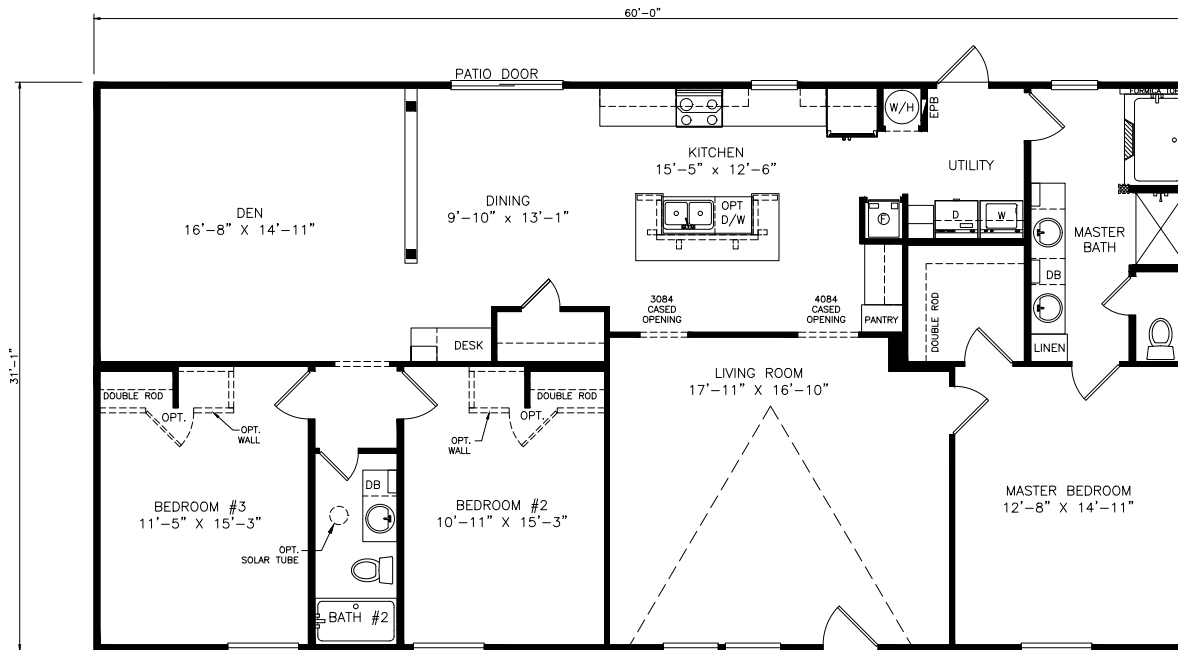

Turnberry

Heritage Series - Multi Section

1,865 SQ. FT. (Approximate) 3 Bedrooms, 2 Baths

Last Updated: 6-24-21

THE HOME OUTLET
890 N. Arizona Ave.
Chandler, AZ 85225

TheHomeOutletAZ.com | 1-800-965-5401

IMPORTANT: Alta Cima Corp reserves the right to modify, cancel or substitute products or features of this event at any time without prior notice or obligation. Pictures and other promotional materials are representative and may depict or contain floor plans, square footages, elevations, options, upgrades, extra design features, decorations, floor coverings, specialty light fixtures, custom paint and wall coverings, window treatments, landscaping, sound and alarm systems, furnishings, appliances, and other designer/decorator features and amenities that are not included as part of the home and/or may not be available at all locations. Home, pricing and community information is subject to change, and homes to prior sale, at any time without notice or obligation. ©2020 Alta Cima Corp. All rights reserved.