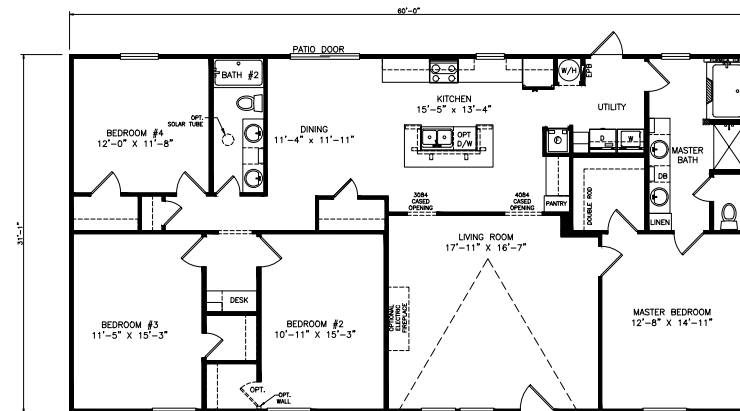

Turnberry

Heritage Series - Multi Section

1,865 SQ. FT. (Approximate) 3 Bedrooms, 2 Baths

Last Updated: 6-24-21

THE HOME OUTLET
890 N. Arizona Ave.
Chandler, AZ 85225

TheHomeOutletAZ.com | 1-800-965-5401

IMPORTANT: Alta Cima Corp reserves the right to modify, cancel or substitute products or features of this event at any time without prior notice or obligation. Pictures and other promotional materials are representative and may depict or contain floor plans, square footages, elevations, options, upgrades, extra design features, decorations, floor coverings, specialty light fixtures, custom paint and wall coverings, window treatments, landscaping, sound and alarm systems, furnishings, appliances, and other designer/decorator features and amenities that are not included as part of the home and/or may not be available at all locations. Home, pricing and community information is subject to change, and homes to prior sale, at any time without notice or obligation. ©2020 Alta Cima Corp. All rights reserved.