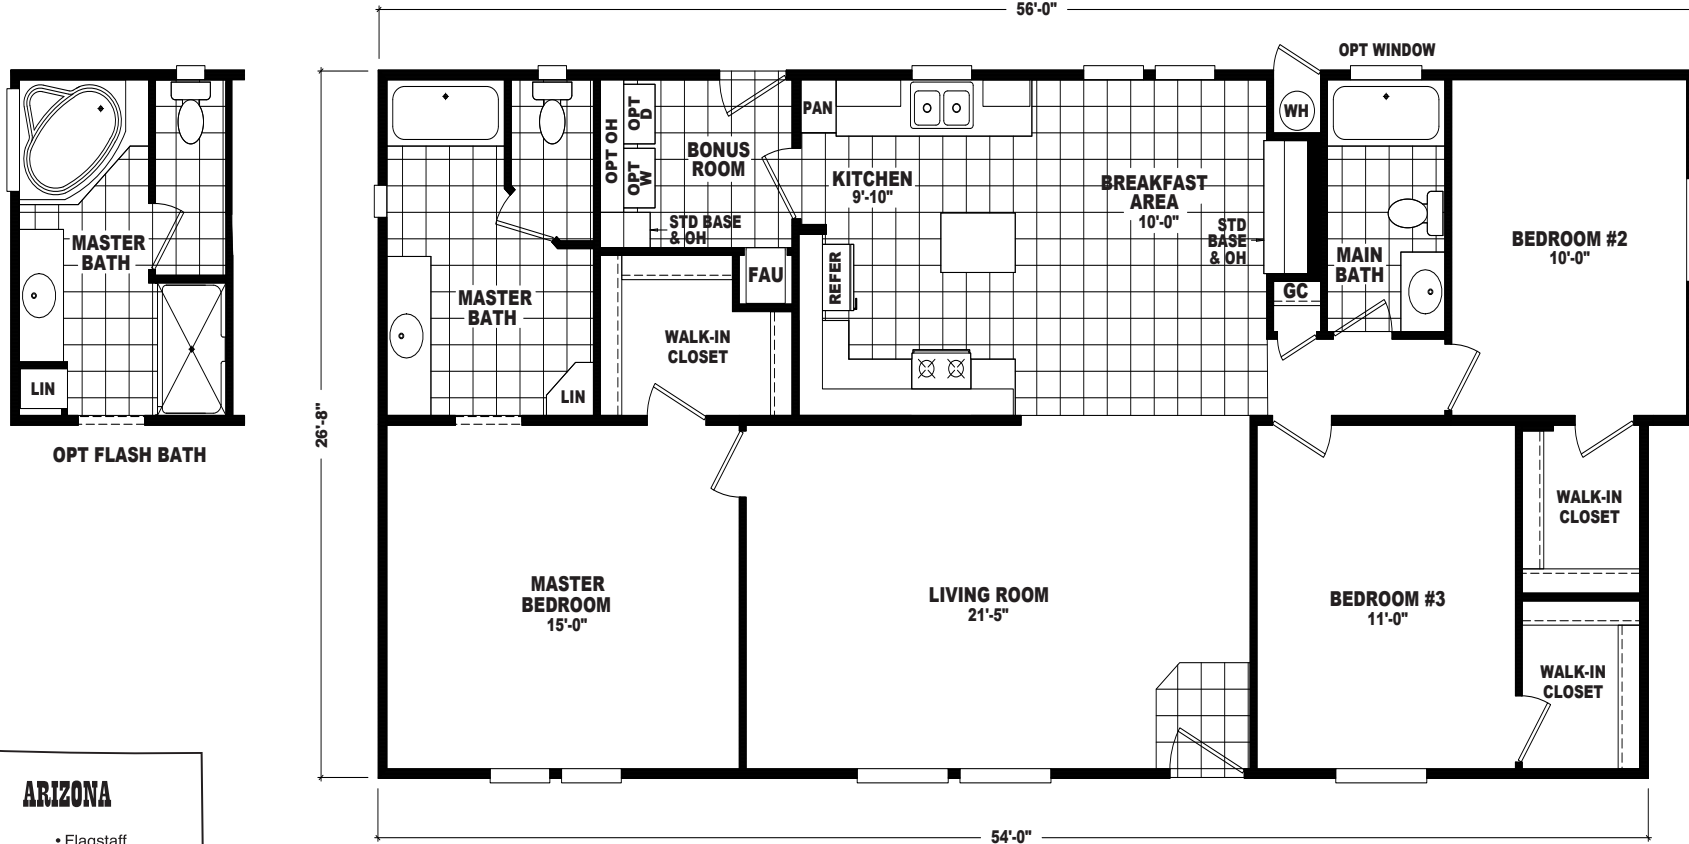

Tulare

Value Series

3 Bedroom, 2 Bath
Approx. 1,466 Sq. Ft.

Last Updated: 11-6-13

The Home Outlet • Tucson
890 North Arizona Avenue
Chandler, Arizona 85225

For Detailed Directions See Map On Our Website

I authorize The Home Outlet to build my house, per this plan.