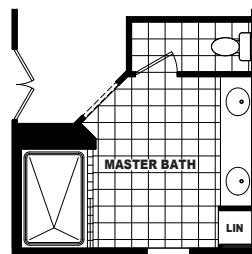

Truwood

Mountain Ridge Series

4 Bedrooms, 2.5 Baths
Approx. 2,125 Sq. Ft.

Last Updated: 7-17-19

OPTIONAL LUX BATH

OPTIONAL 4'x6' CERAMIC TILE SHOWER WITH SHOWER SPA

I authorize The Home Outlet to build my house, per this plan.