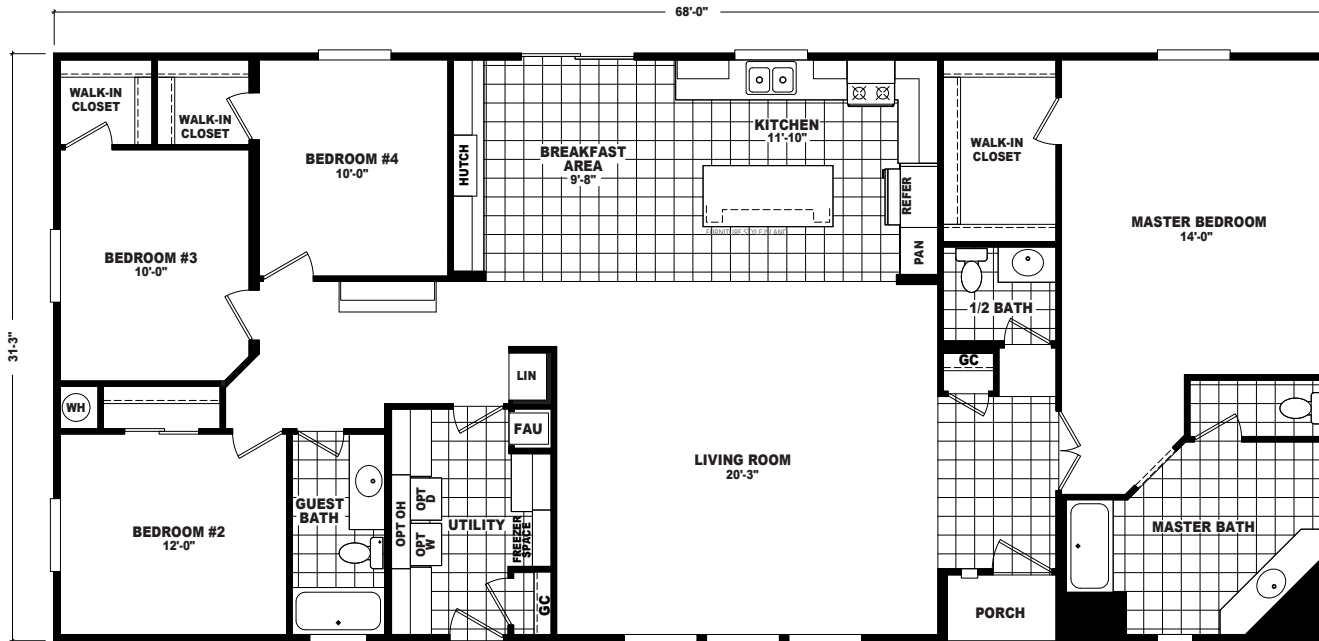

Truwood

Mountain Ridge Series

4 Bedrooms, 2.5 Baths
Approx. 2,125 Sq. Ft.

Last Updated: 7-17-19

OPTIONAL LUX BATH

OPTIONAL 4'x6' CERAMIC TILE SHOWER WITH SHOWER SPA

I authorize The Home Outlet to build my house, per this plan.