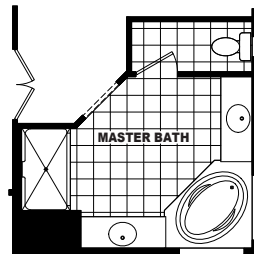

Truwood

Mountain Ridge Series

4 Bedrooms, 2.5 Baths
Approx. 2,125 Sq. Ft.

Last Updated: 7-17-19

OPTIONAL LUX BATH

OPTIONAL 4'x6' CERAMIC TILE SHOWER WITH SHOWER SPA

I authorize The Home Outlet to build my house, per this plan.