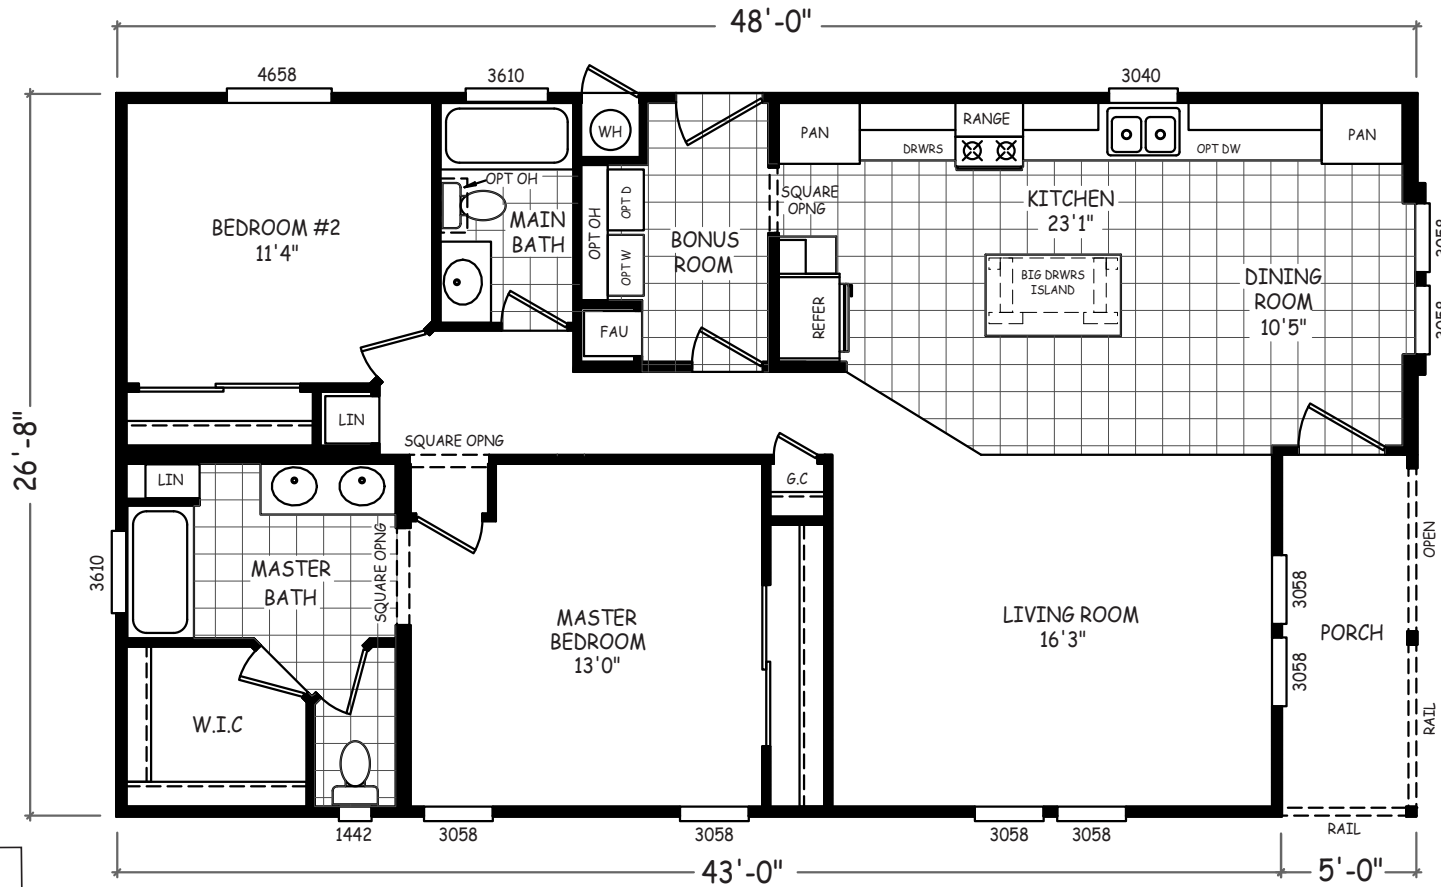

# Trout Creek

Sedona Ridge Series

2 Bedroom, 2 Bath  
Approx. 1,280 Sq. Ft.

Last Updated: 9-14-16

**The Home Outlet** • Tucson  
890 North Arizona Avenue  
Chandler, Arizona 85225

For Detailed Directions See Map On Our Website