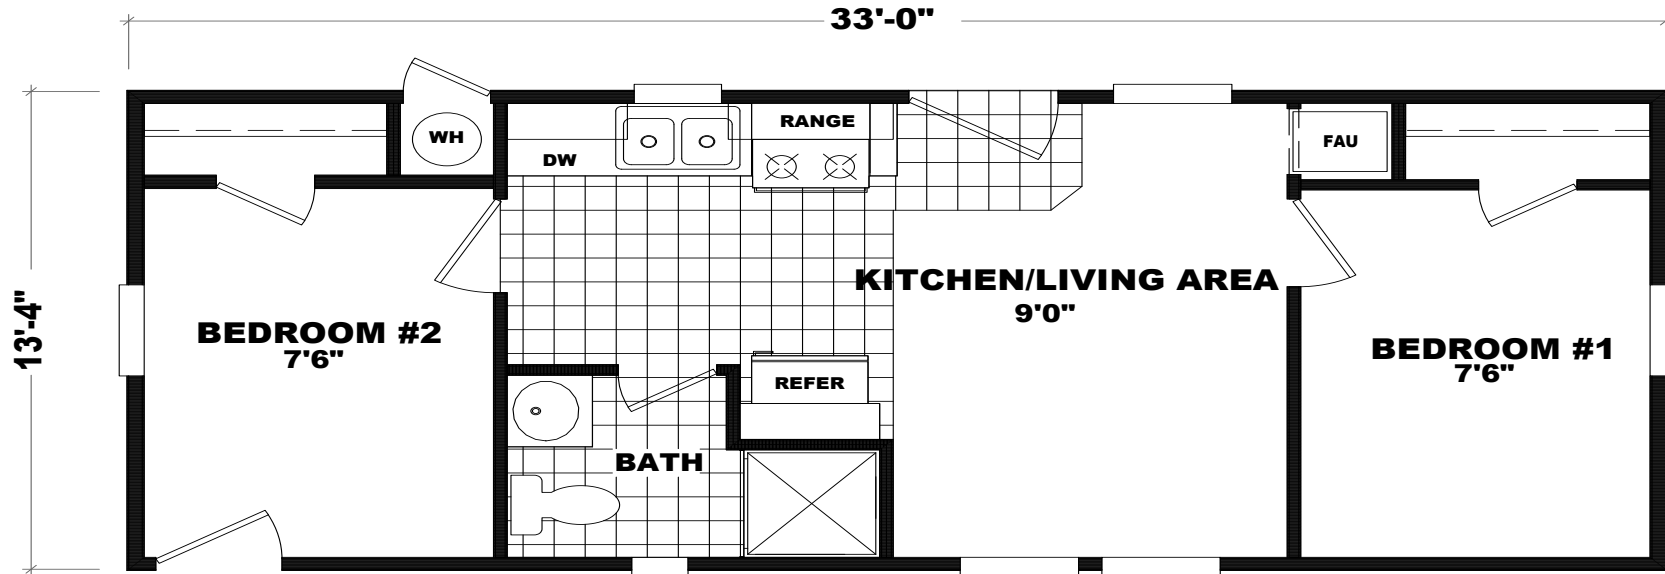

Toumey

GS Series

467 SQ. FT. (Approximate) 2 Bedroom, 1 Bath

Last Updated: 10-30-20

THE HOME OUTLET
890 N. Arizona Ave.
Chandler, AZ 85225

TheHomeOutletAZ.com | 1-800-965-5401

IMPORTANT: Alta Cima Corp reserves the right to modify, cancel or substitute products or features of this event at any time without prior notice or obligation. Pictures and other promotional materials are representative and may depict or contain floor plans, square footages, elevations, options, upgrades, extra design features, decorations, floor coverings, specialty light fixtures, custom paint and wall coverings, window treatments, landscaping, sound and alarm systems, furnishings, appliances, and other designer/decorator features and amenities that are not included as part of the home and/or may not be available at all locations. Home, pricing and community information is subject to change, and homes to prior sale, at any time without notice or obligation. ©2020 Alta Cima Corp. All rights reserved.