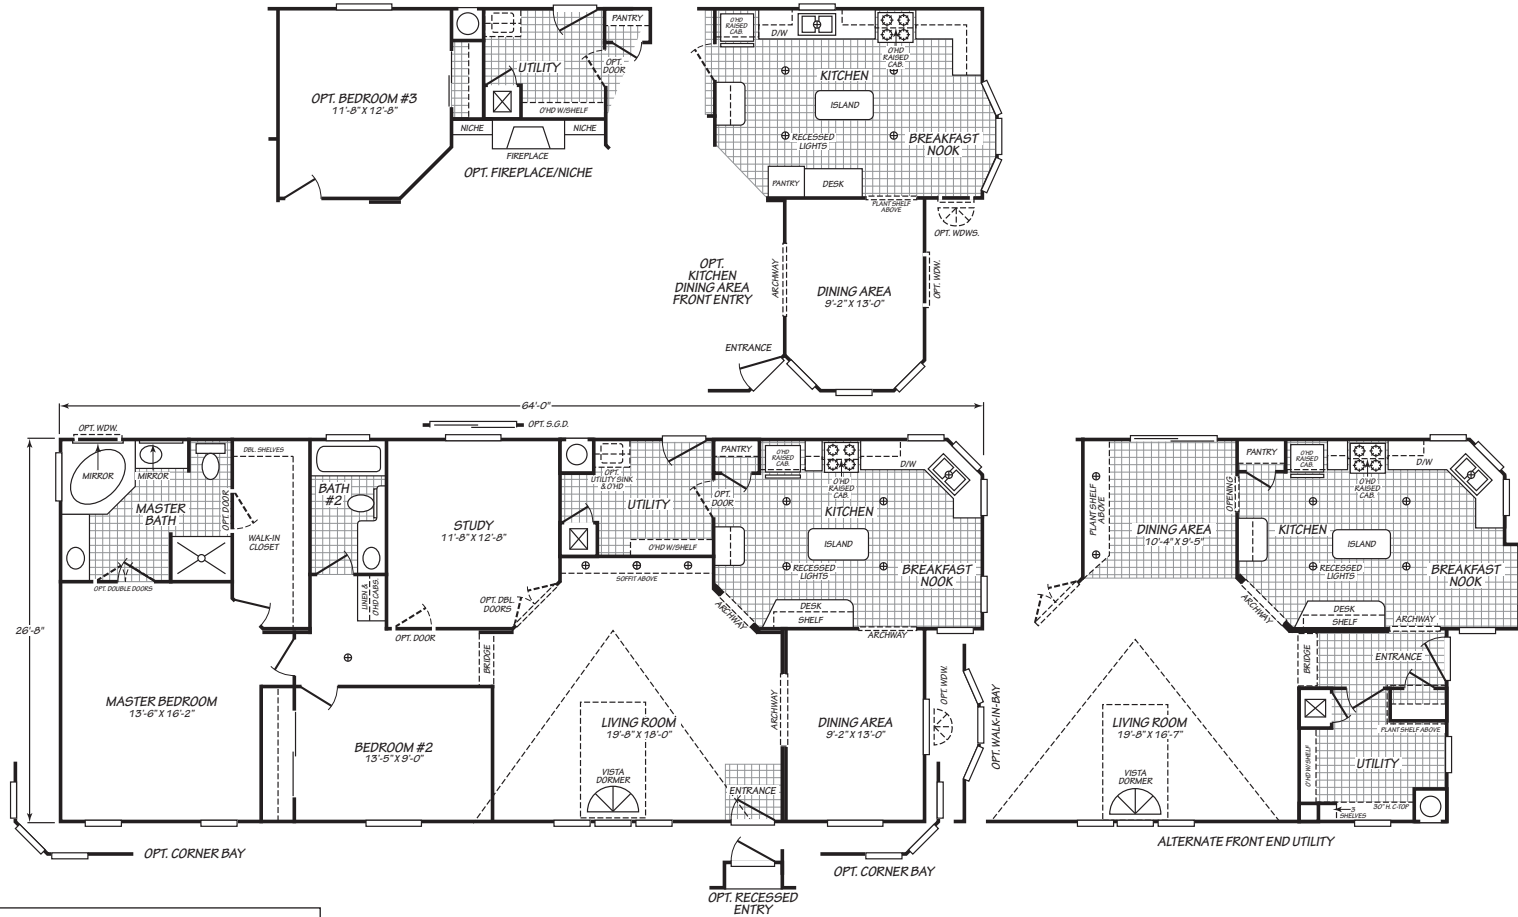

# Torrey

Vogue II Series

1,649 SQ. FT. (Approximate) 2 Bedroom, 2 Bath

Last Updated: 1-24-24

**THE HOME OUTLET**  
890 N. Arizona Ave.  
Chandler, AZ 85225

**TheHomeOutletAZ.com | 1-800-965-5401**

**IMPORTANT:** Alta Cima Corp reserves the right to modify, cancel or substitute products or features of this event at any time without prior notice or obligation. Pictures and other promotional materials are representative and may depict or contain floor plans, square footages, elevations, options, upgrades, extra design features, decorations, floor coverings, specialty light fixtures, custom paint and wall coverings, window treatments, landscaping, sound and alarm systems, furnishings, appliances, and other designer/decorator features and amenities that are not included as part of the home and/or may not be available at all locations. Home, pricing and community information is subject to change, and homes to prior sale, at any time without notice or obligation. ©2020 Alta Cima Corp. All rights reserved.